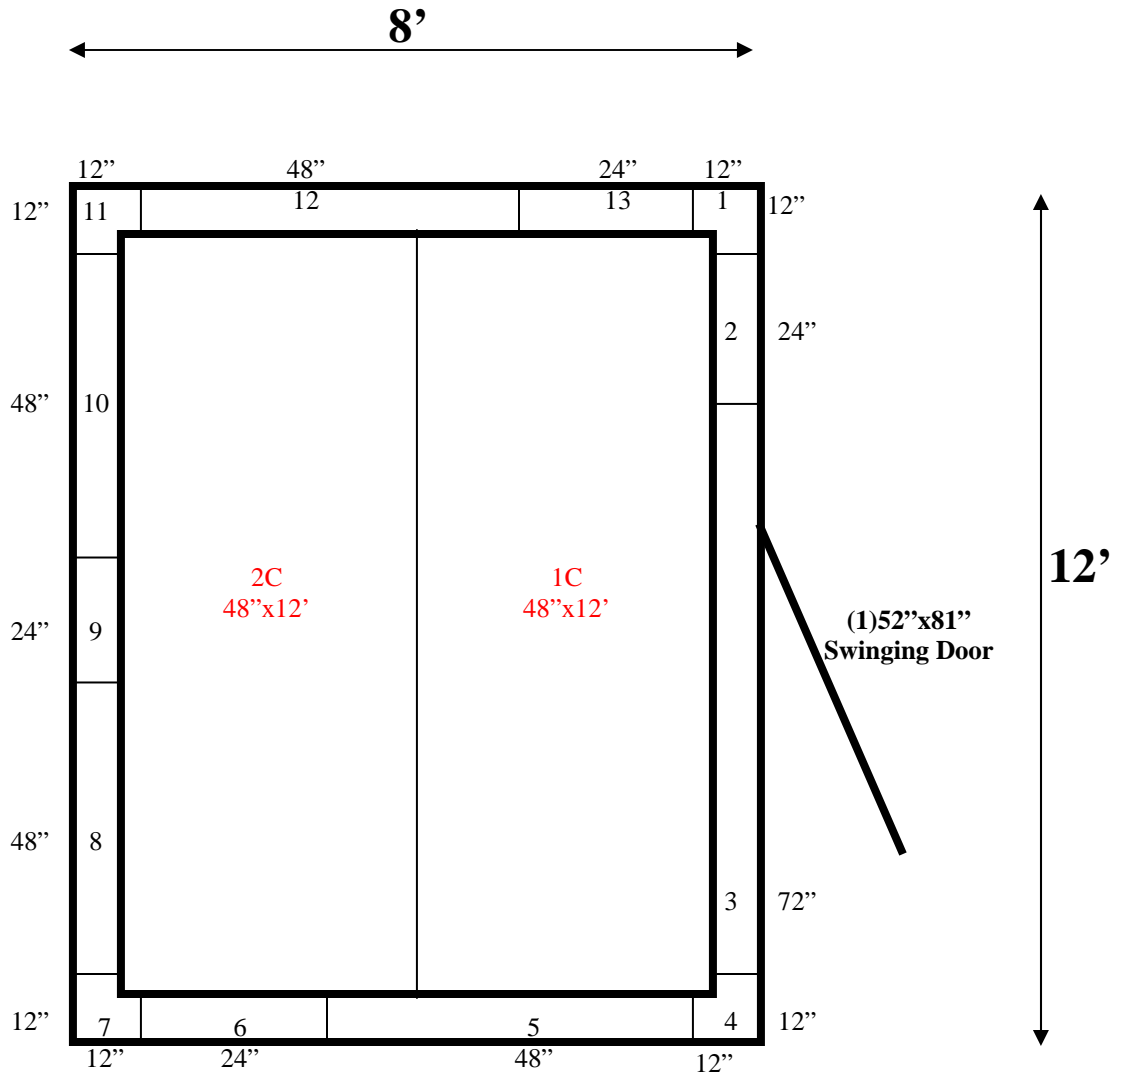

8' x 12' x 8'4" H
Walk-In Cooler or Walk-In Freezer
Wall & Ceiling Panels Diagram

161-10
Yellow

**8' x 12' x 8'4" H
Walk-In Cooler or Walk-In Freezer**

**161-10
Yellow**