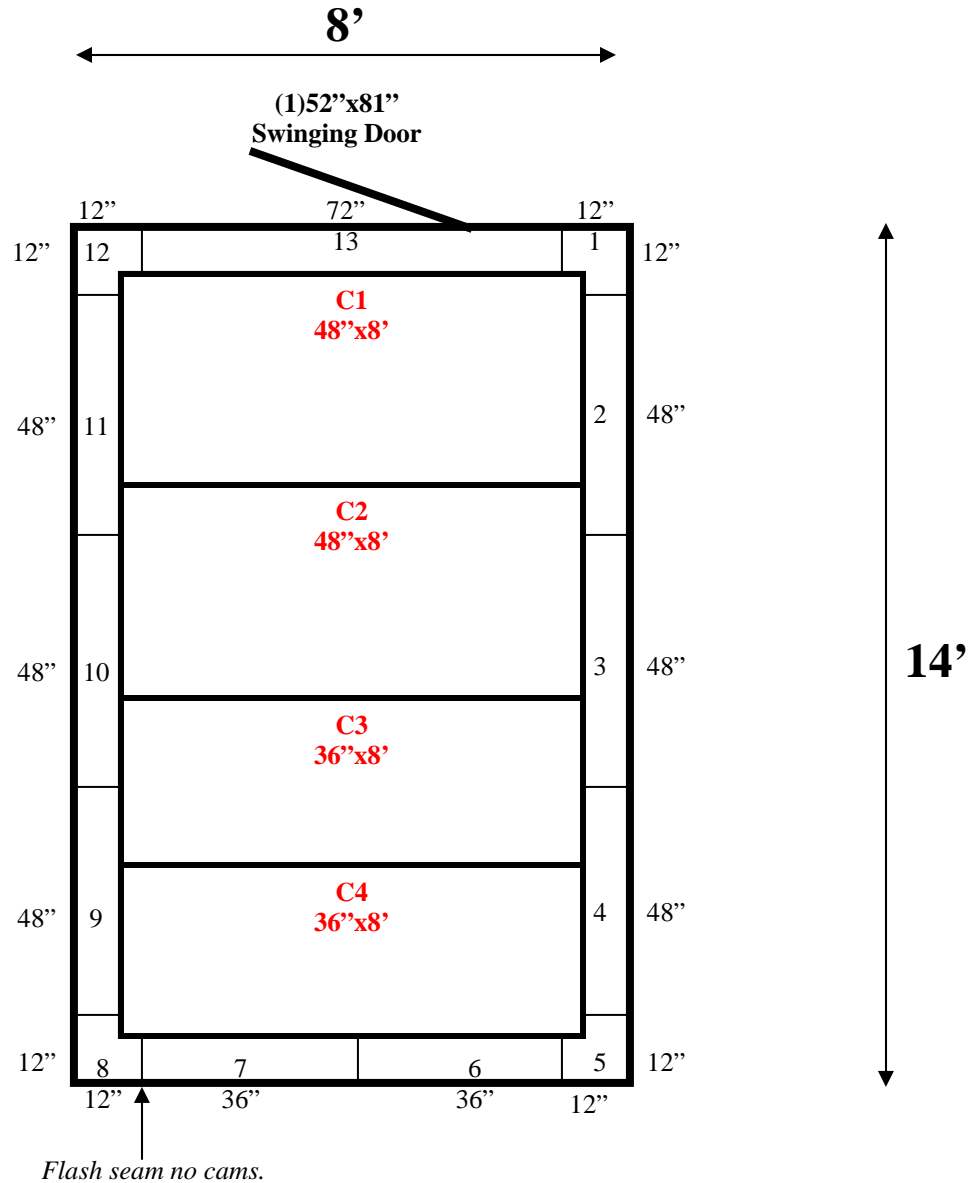

Flash ceiling to walls.

8' x 14' x 8'4" H
Walk-In Cooler or Walk-In Freezer
Wall & Ceiling Panels Diagram

161-10
purple

**8' x 14' x 8'4" H
Walk-In Cooler or Walk-In Freezer**

161-10
Purple