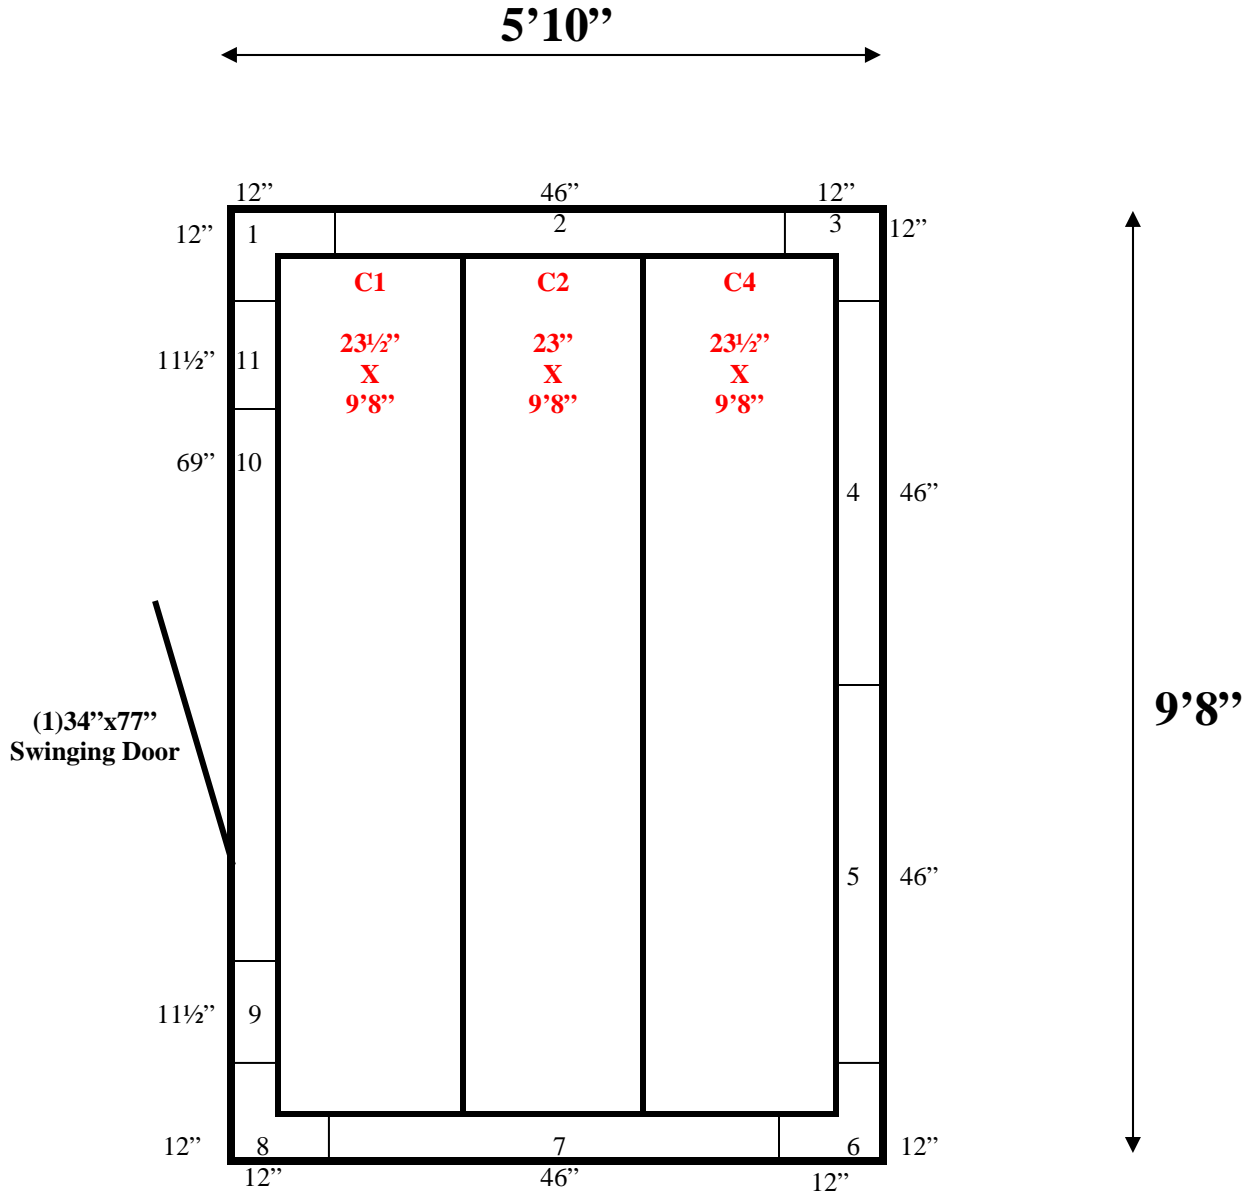

**5'10" x 9'8" x 8'2" H  
Walk-In Cooler or Walk-In Freezer  
Wall & Ceiling Panels Diagram**

166-10  
Pink

**5'10" x 9'8" x 8'2" H  
Walk-In Cooler or Walk-In Freezer**

166-10  
Pink

**5'10" x 9'8" x 8'2" H**  
**Walk-In Cooler or Walk-In Freezer**

166-10  
Pink