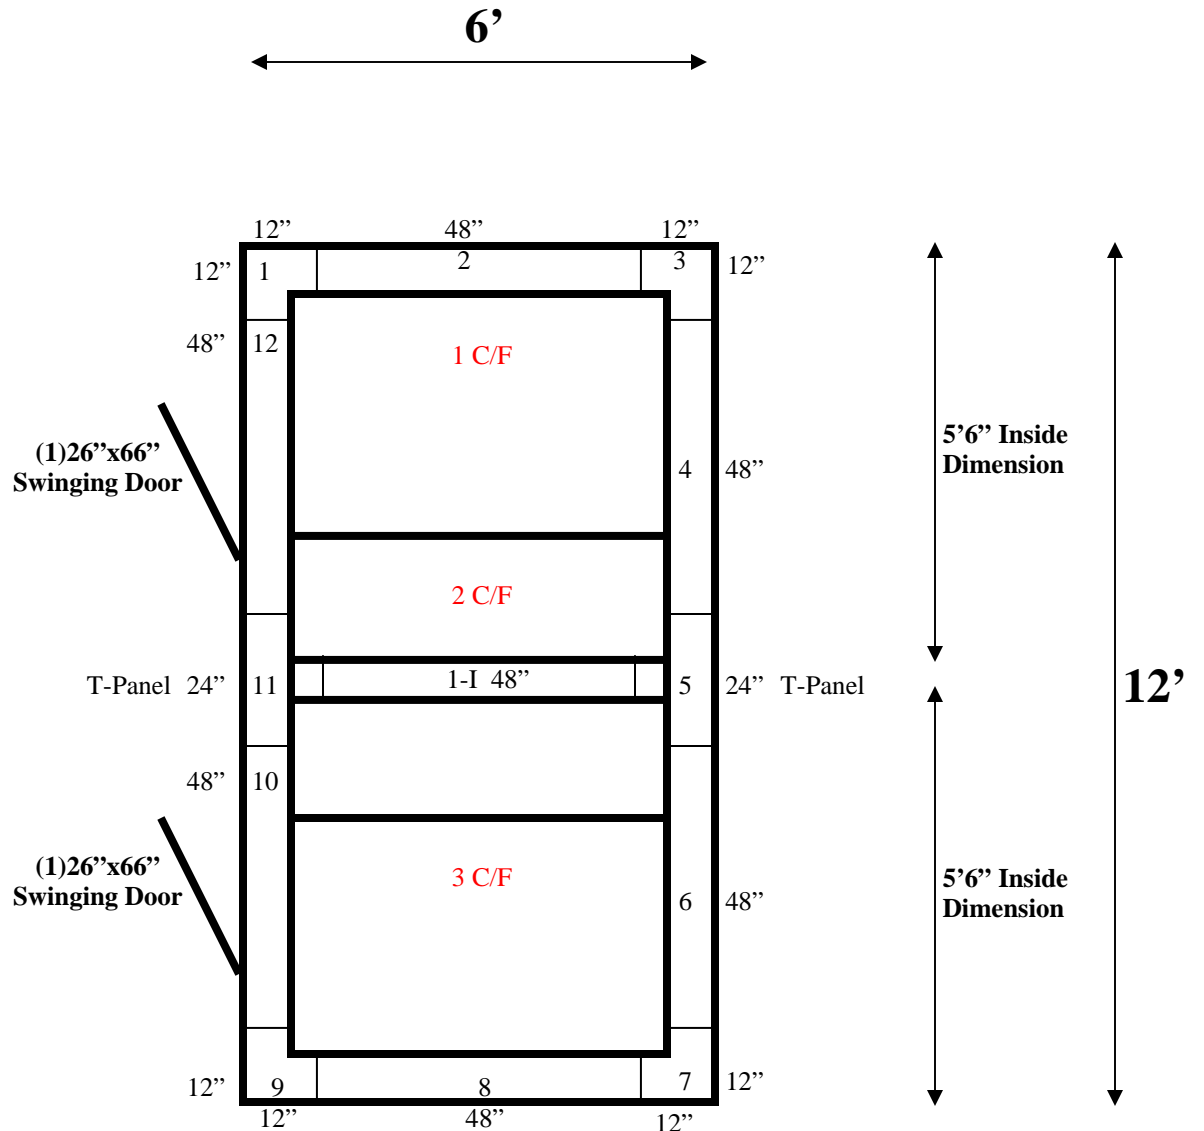

Ceiling & Floor Panels layout the same.

**6' x 12' x 6'7" H
Walk-In Combination Cooler/ Freezer With Floor
Wall, Floor & Ceiling Panels Diagram**

185-10
No Color

6' x 12' x 6'7" H
Walk-In Combination Cooler/ Freezer With Floor

185-10
No color

6' x 12' x 6'7" H
Walk-In Combination Cooler/ Freezer With Floor

185-10
No color