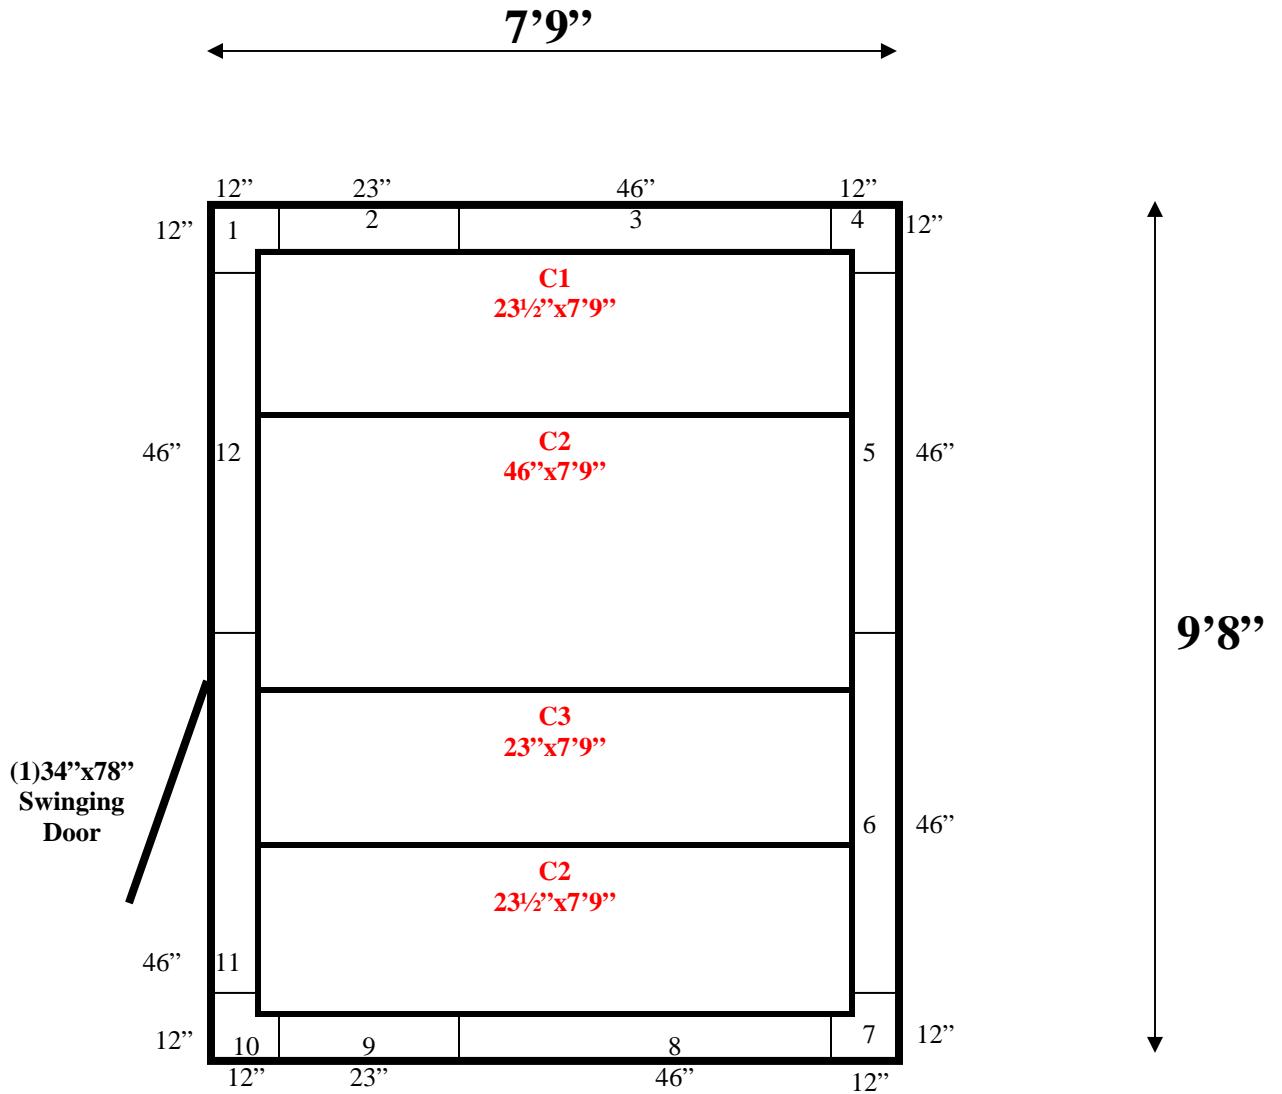

**7'9" x 9'8" x 9'2" H**  
**Walk-In Cooler or Walk-In Freezer**  
**Wall & Ceiling Panels Diagram**

166-10  
Green

**7'9" x 9'8" x 9'2" H  
Walk-In Cooler or Walk-In Freezer**

166-10  
Green