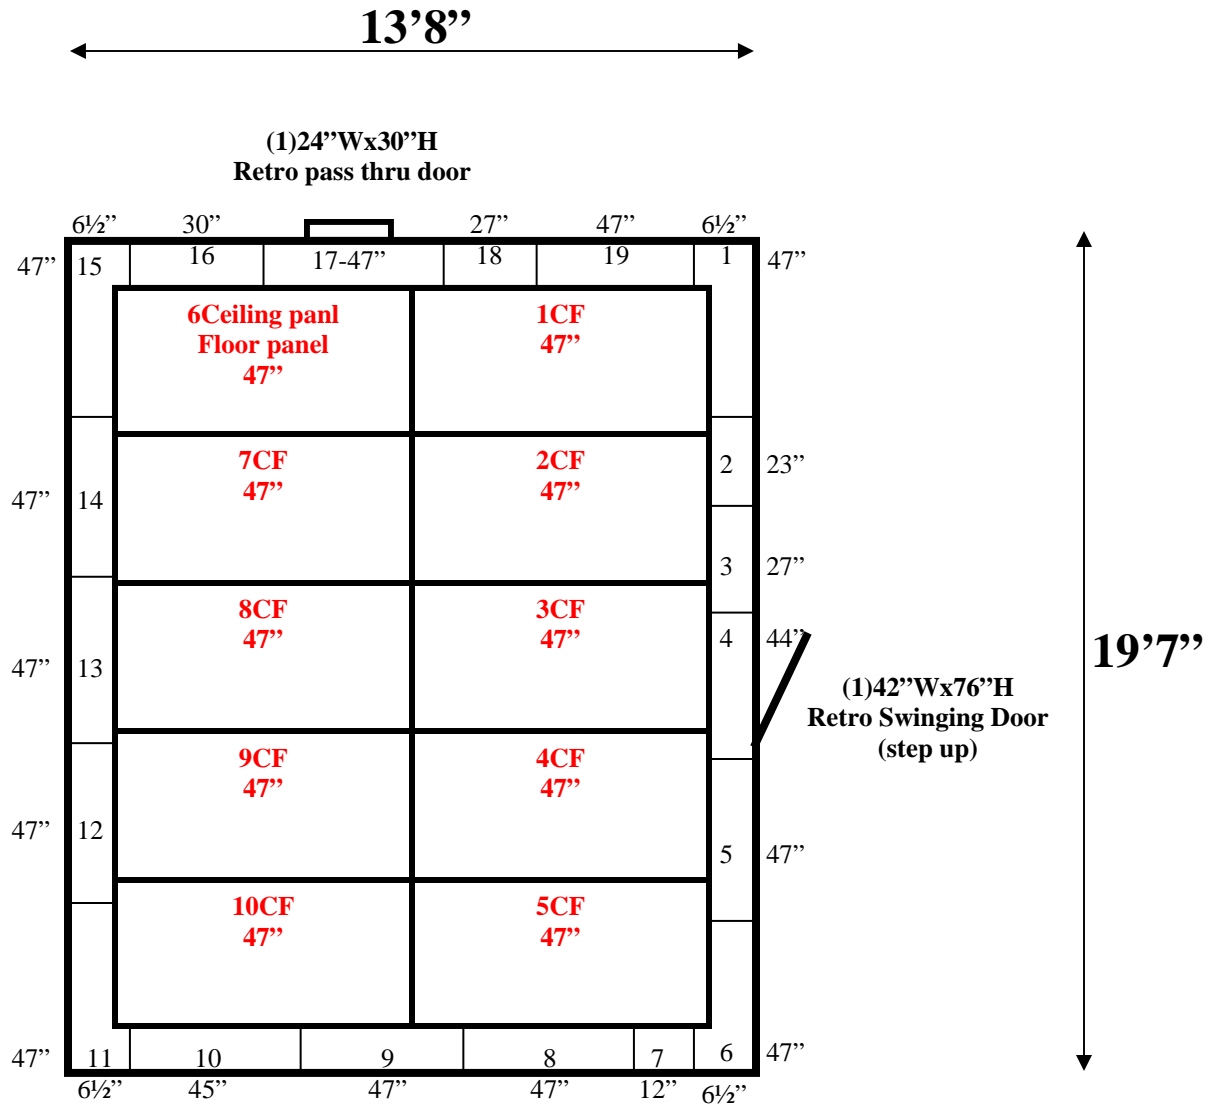

Ceiling & Floor Panels layout the same.

**13'8" x 19'7" x 8'10" H**  
**Walk-In Freezer with Floor**  
**Wall, Ceiling & Floor Panels Diagram**

125-10  
Dk Blue

**13'8" x 19'7" x 8'10" H**  
**Walk-In Freezer with Floor**

125-10  
Dark Blue

**13'8" x 19'7" x 8'10" H**  
**Walk-In Freezer with Floor**

125-10  
Dark Blue