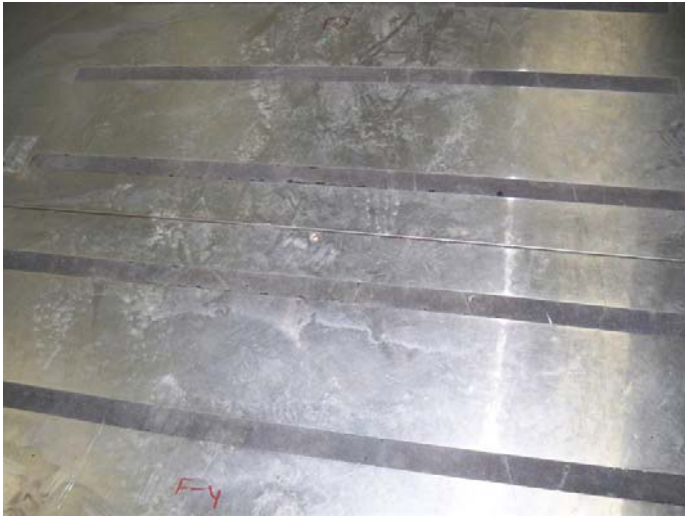

**8'6" x 28' x 10'6" H  
Combination Walk-In Cooler /Walk-In Freezer**

179-10  
Burgundy

**8'6" x 28' x 10'6" H**  
**Combination Walk-In Cooler /Walk-In Freezer**

179-10  
Burgundy