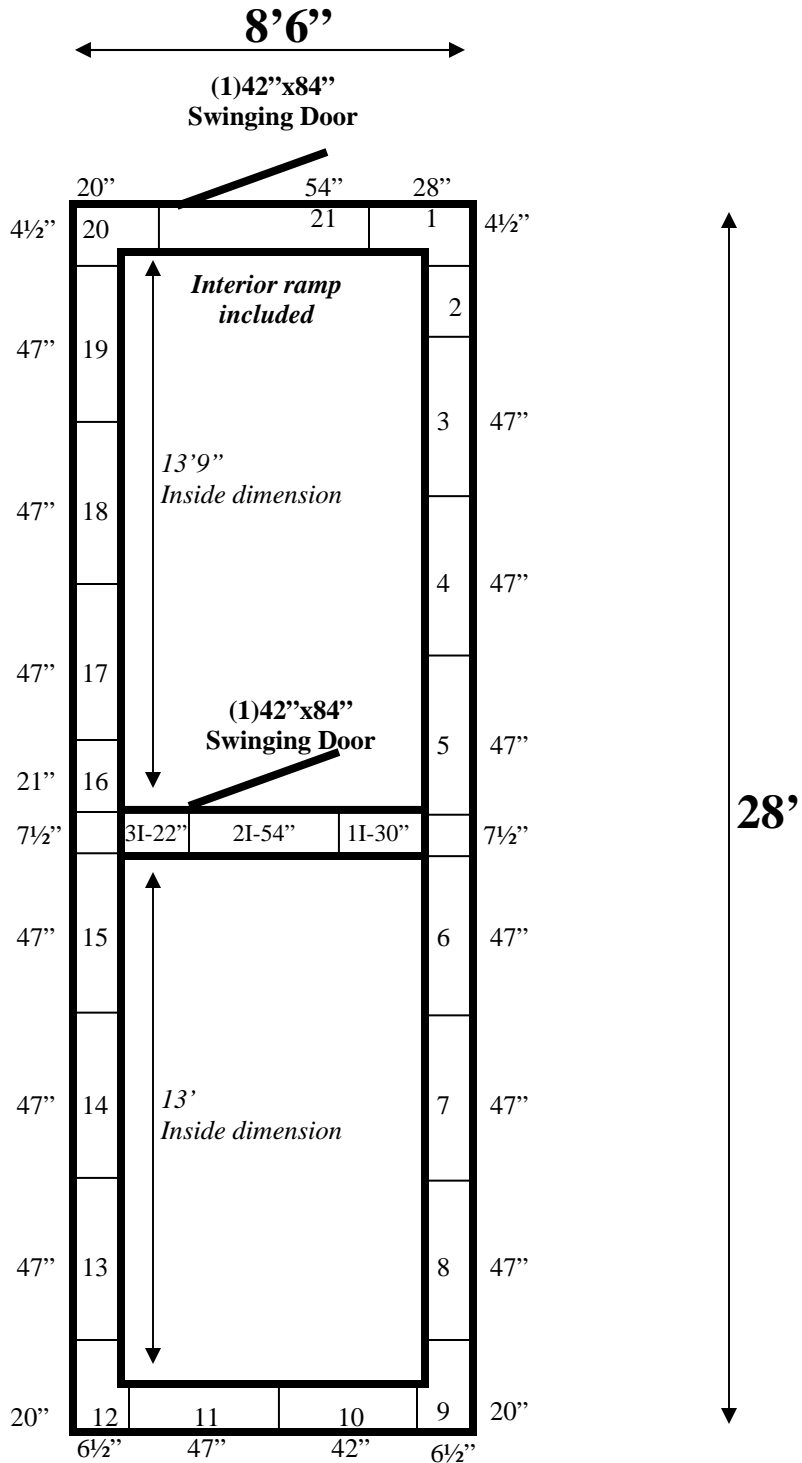

**8'6" x 28' x 10'6" H  
Combination Walk-In Cooler /Walk-In Freezer  
Wall Panels Diagram**

**REFRIGERATION SUPERSTORE**

*World's Largest Inventory*

*New & Used Walk-In/ Drive-In Coolers/ Freezers/ Refrigeration Systems*

**8'6" x 28' x 10'6" H  
Combination Walk-In Cooler /Walk-In Freezer**

179-10  
Burgundy

**8'6" x 28' x 10'6" H**  
**Combination Walk-In Cooler /Walk-In Freezer**

179-10  
Burgundy