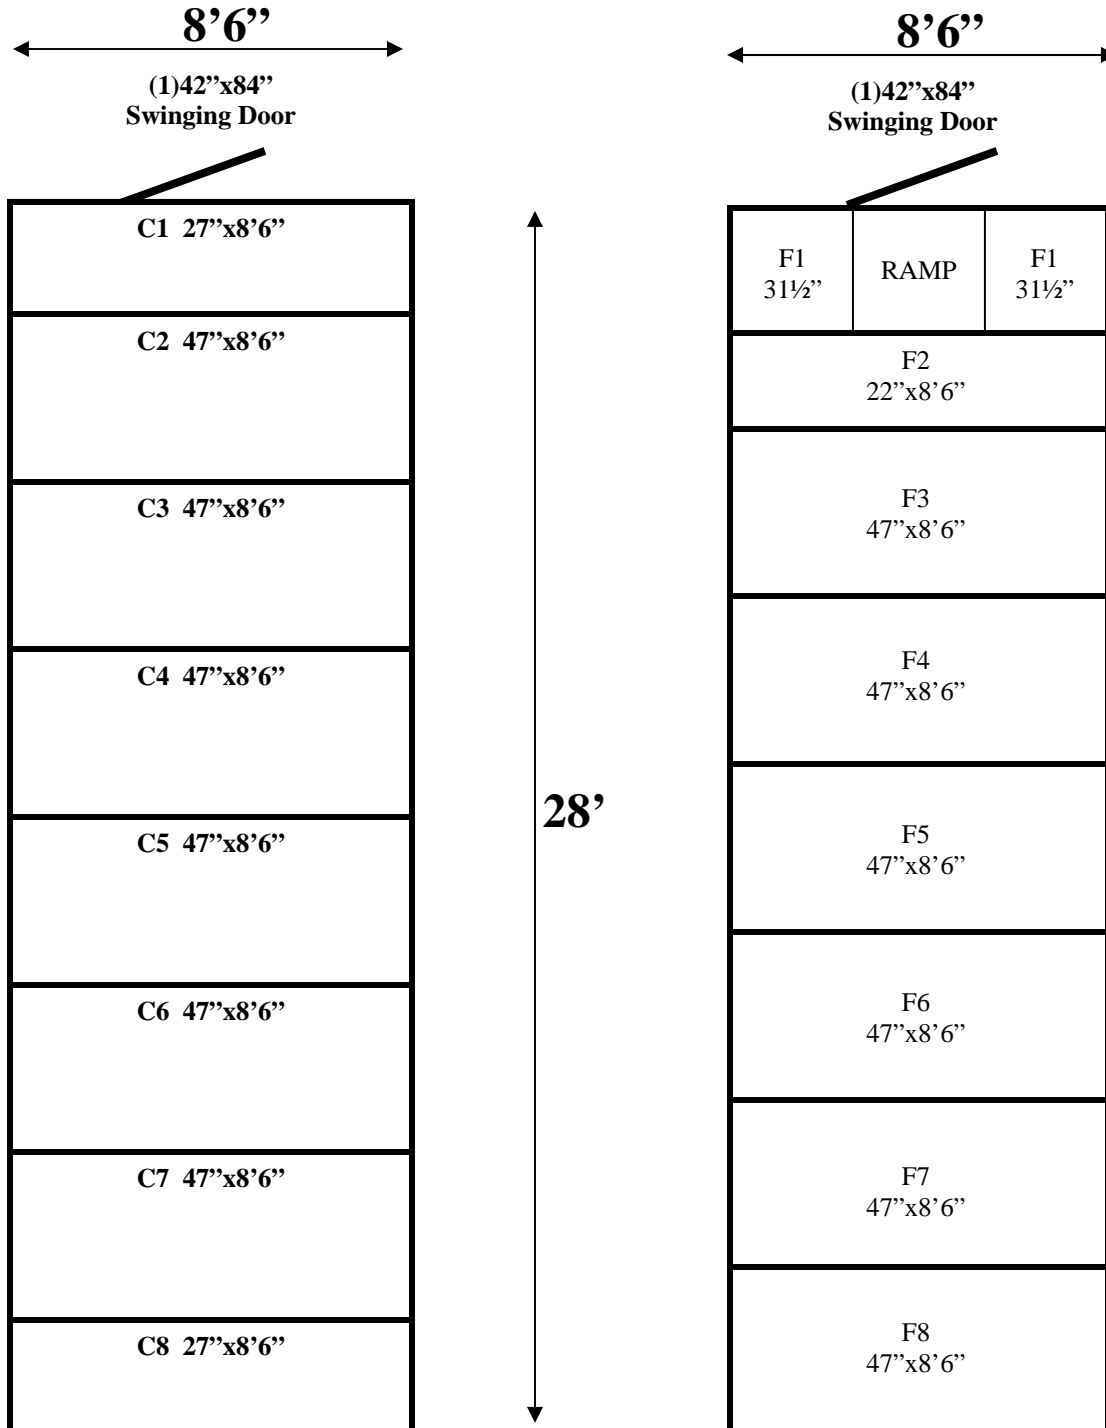

REFRIGERATION SUPERSTORE

World's Largest Inventory

New & Used Walk-In/ Drive-In Coolers/ Freezers/ Refrigeration Systems

1423 Planeview Drive, Oshkosh, WI 54904 Tel (920) 231-1711 Fax (920) 231-1701 www.barrinc.com