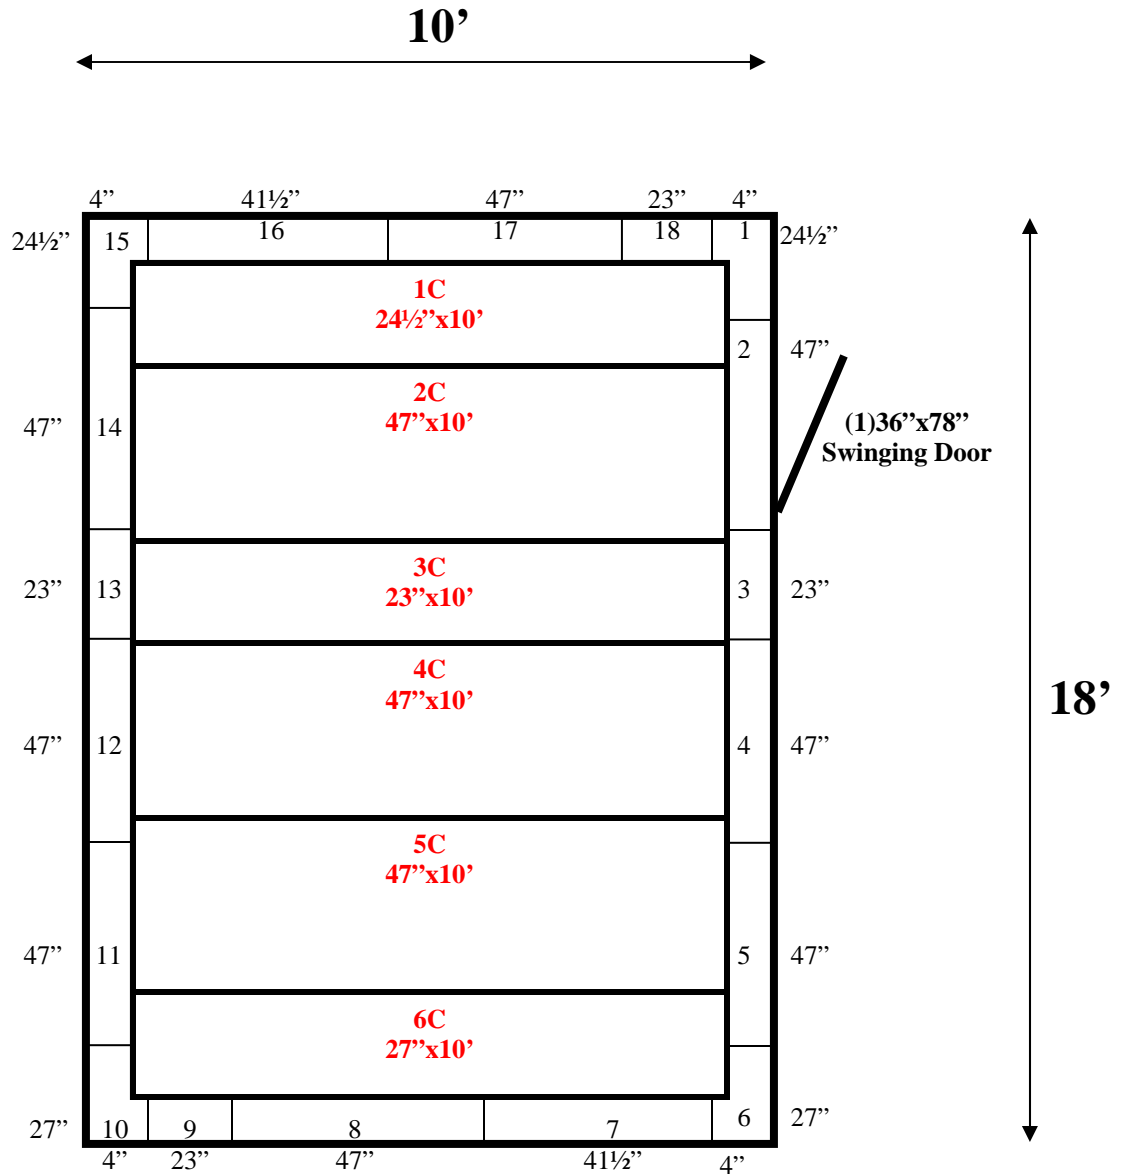

**10' x 18' x 8'3" H
Walk-In Cooler or Walk-In Freezer
Wall & Ceiling Panels Diagram**

179-10
purple

**10' x 18' x 8'3" H
Walk-In Cooler or Walk-In Freezer**

179-10
Purple