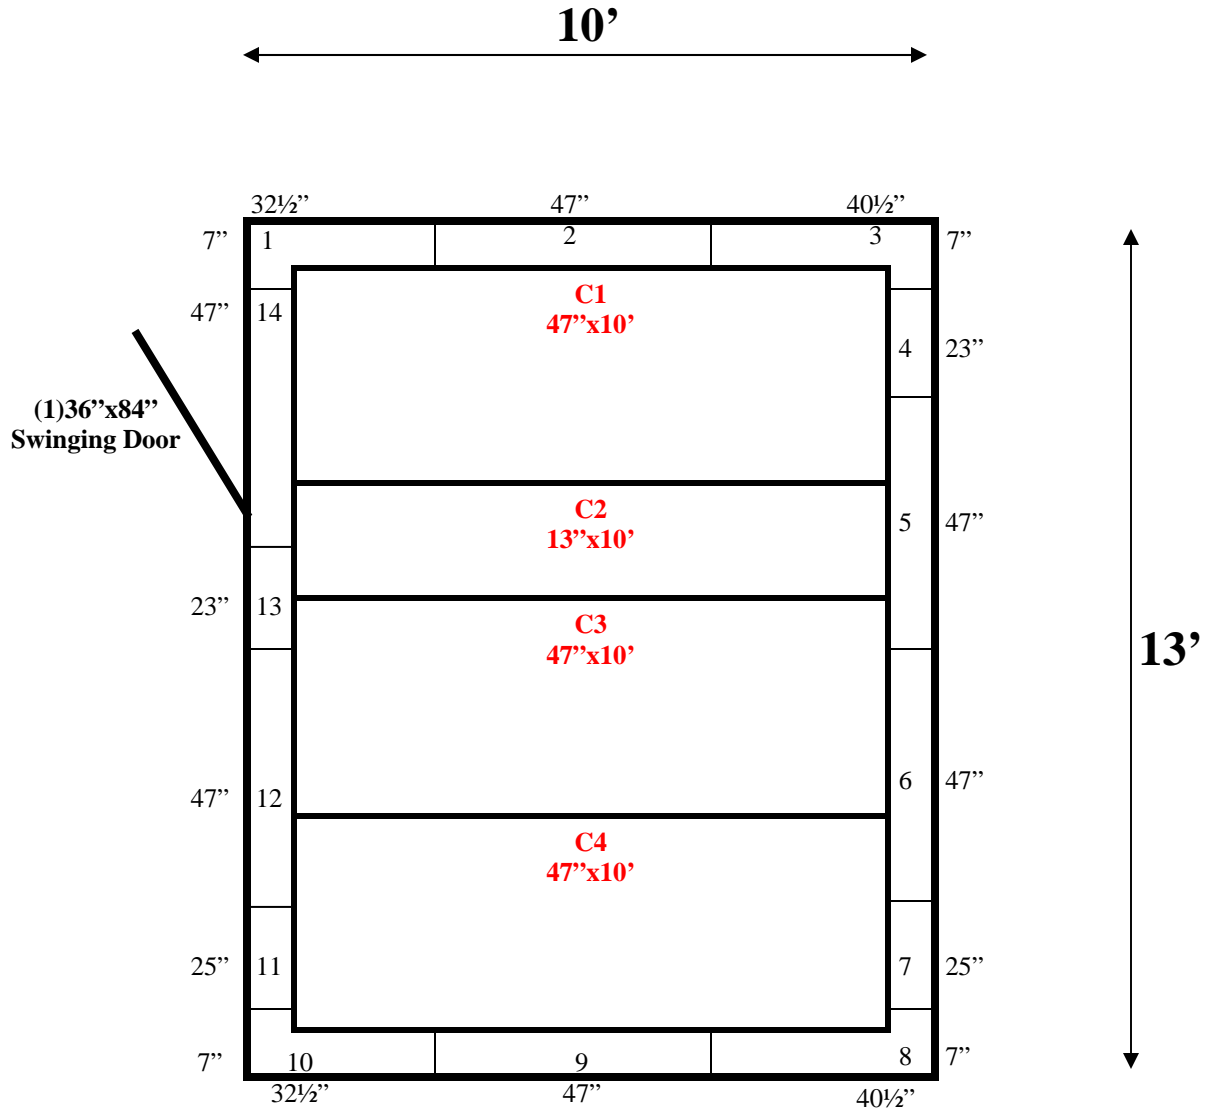

**10' x 13' x 10'4" H  
Walk-In Cooler or Walk-In Freezer  
Wall & Ceiling Panels Diagram**

179-10  
Green

**10' x 13' x 10'4" H  
Walk-In Cooler or Walk-In Freezer**

179-10  
green

**10' x 13' x 10'4" H**  
**Walk-In Cooler or Walk-In Freezer**

179-10  
green