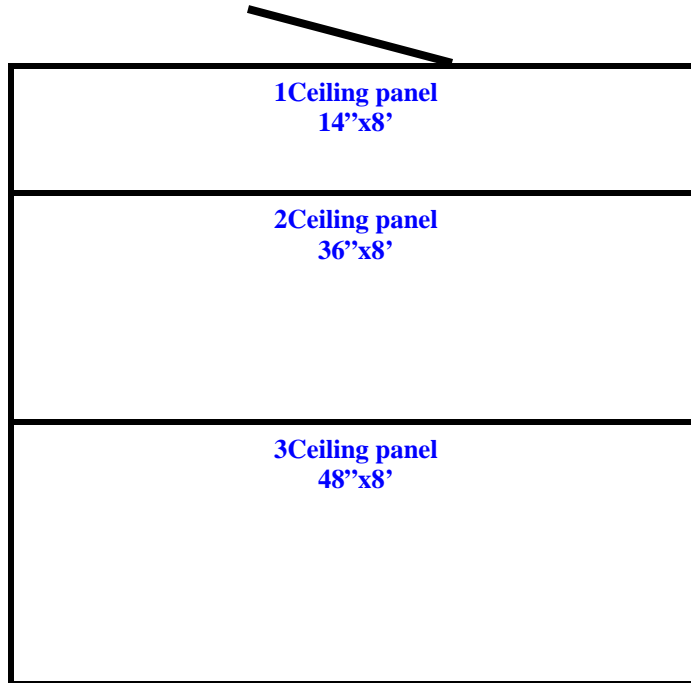

8'

(1)36"x81"
Swinging Door

8'2"

8'

8'2"

8' x 8'2" x 8'8" H
Walk-In Freezer With Floor
Wall, Ceiling & Floor Panels Diagram

161-10
Dark Blue

REFRIGERATION SUPERSTORE

8' x 8'2" x 8'8" H
Walk-In Freezer With Floor

161-10
Dark Blue