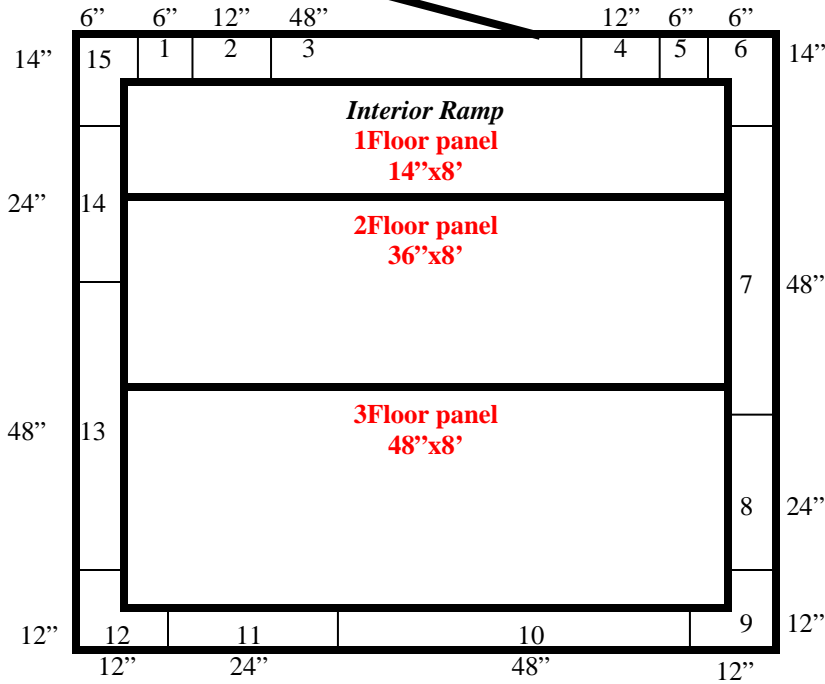

8'

(1)36"x81"
Swinging Door

8'2"

8'

8'2"

8' x 8'2" x 8'8" H
Walk-In Freezer With Floor
Wall, Ceiling & Floor Panels Diagram

161-10
Dark Blue

REFRIGERATION SUPERSTORE

8' x 8'2" x 8'8" H
Walk-In Freezer With Floor

161-10
Dark Blue