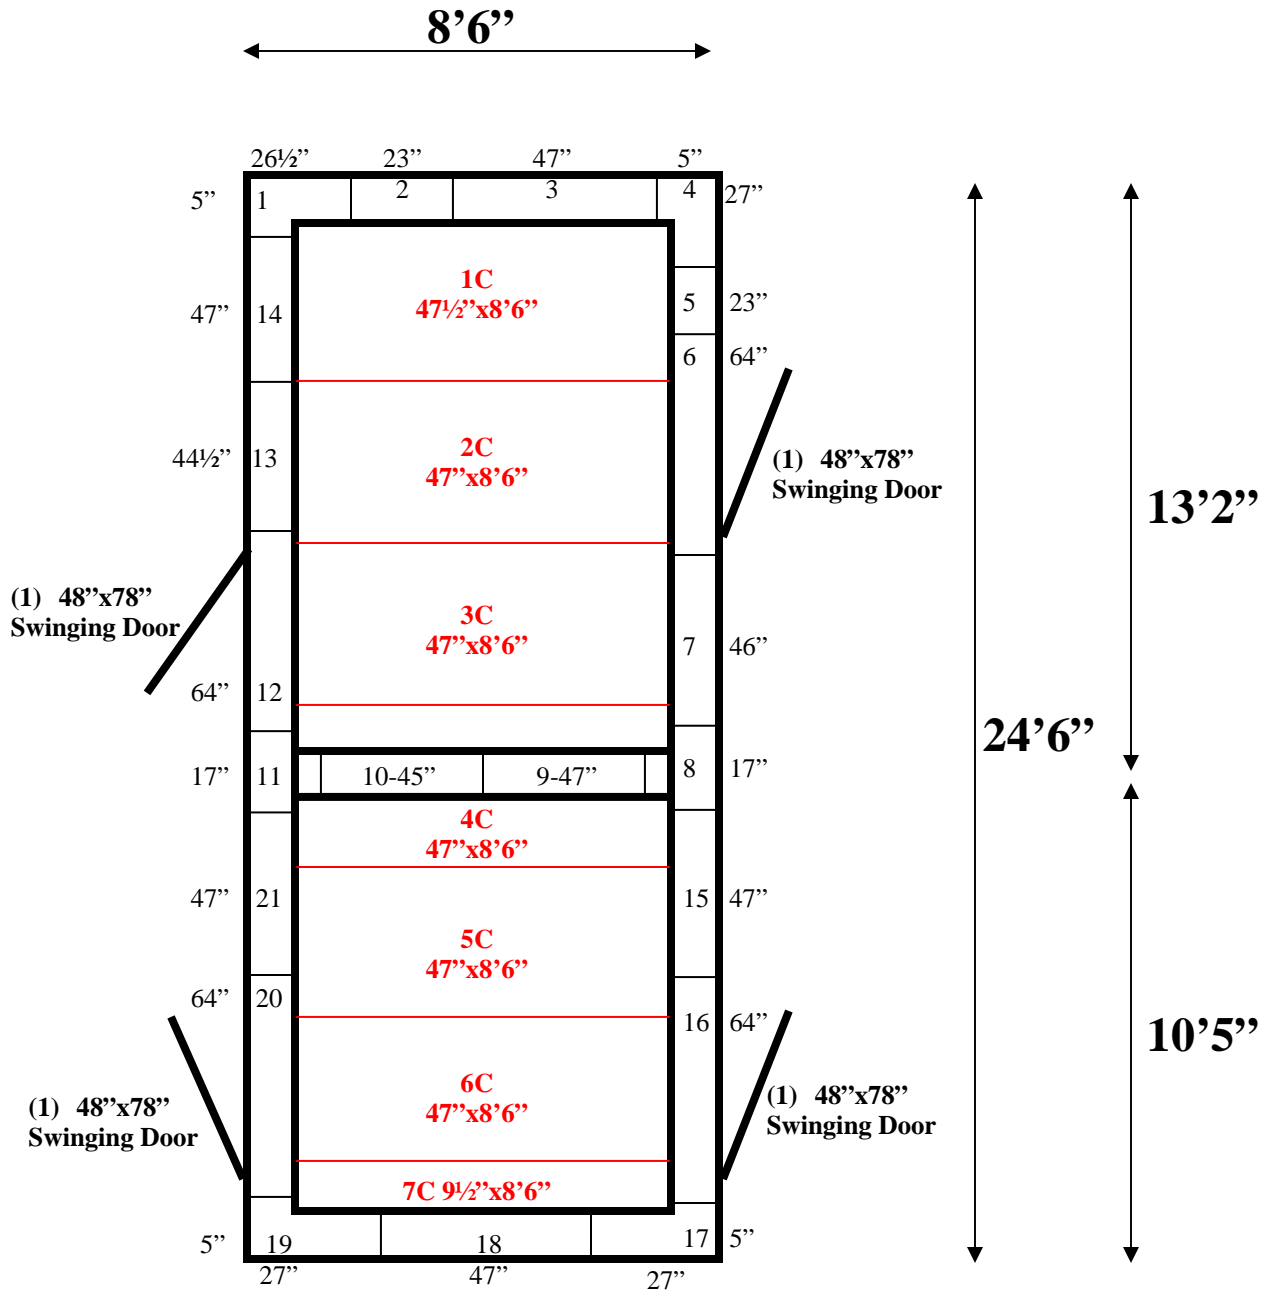

**8'6" x 24'6" x 8' H  
Combination Walk-In Cooler/Walk-In Freezer  
Wall & Ceiling Panels Diagram**

**REFRIGERATION SUPERSTORE**

*World's Largest Inventory*

*New & Used Walk-In/ Drive-In Coolers/ Freezers/ Refrigeration Systems*

**8'6" x 24'6" x 8' H**  
**Combination Walk-In Cooler/Walk-In Freezer**

172-10  
No color