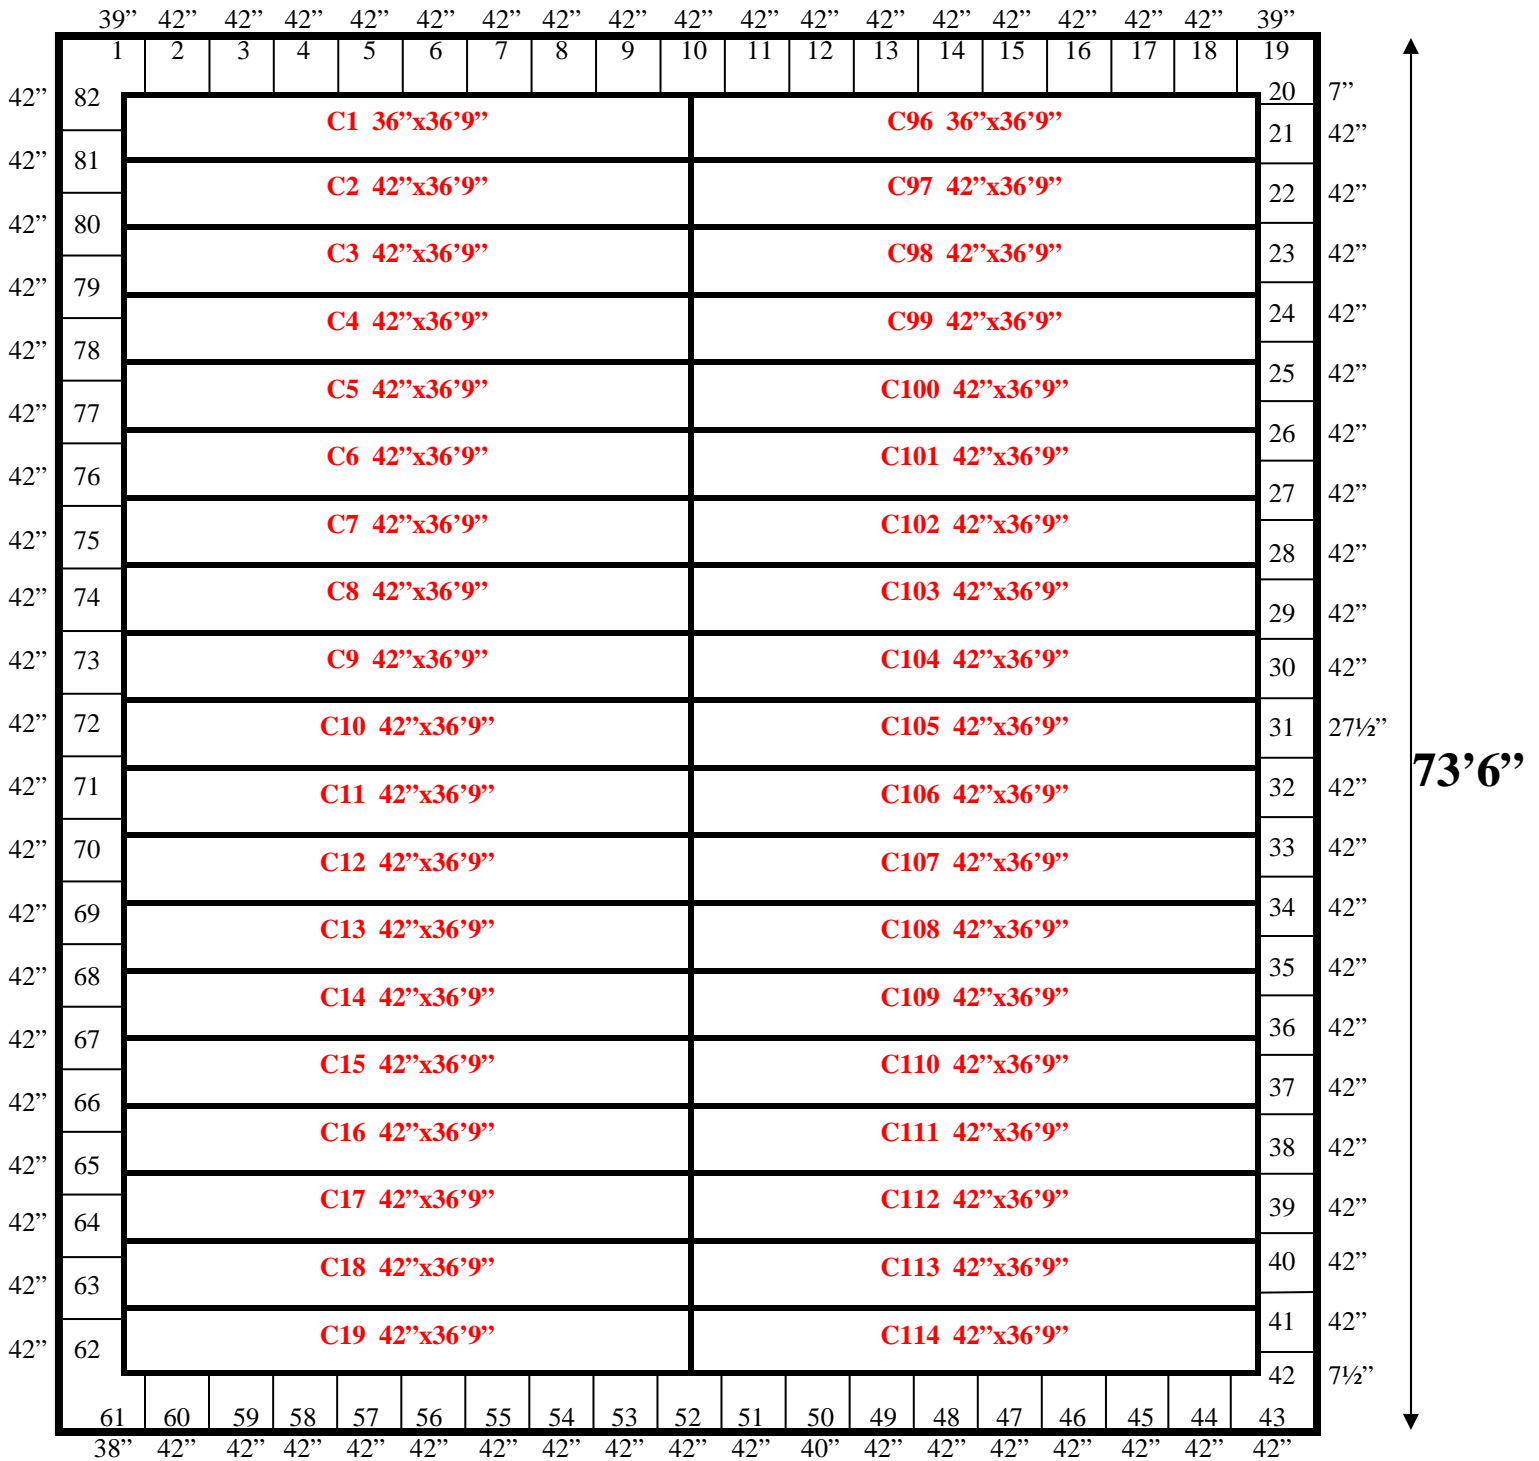

66'

Doors: (1) 8'x10' Manual Sliding Door, (1) Double Manual Sliding Door  
 Ceiling Support: C-Channel & Threaded Rod

**66' x 73'6" x 23'4" H**  
**Walk-In Cooler or Walk-In Freezer**  
**Wall & Ceiling Panels Diagram**

**66' x 73'6" x 23'4" H  
Walk-In Cooler or Walk-In Freezer**

152-10  
No color

**REFRIGERATION SUPERSTORE**

*World's Largest Inventory*

*New & Used Walk-In/ Drive-In Coolers/ Freezers/ Refrigeration Systems*