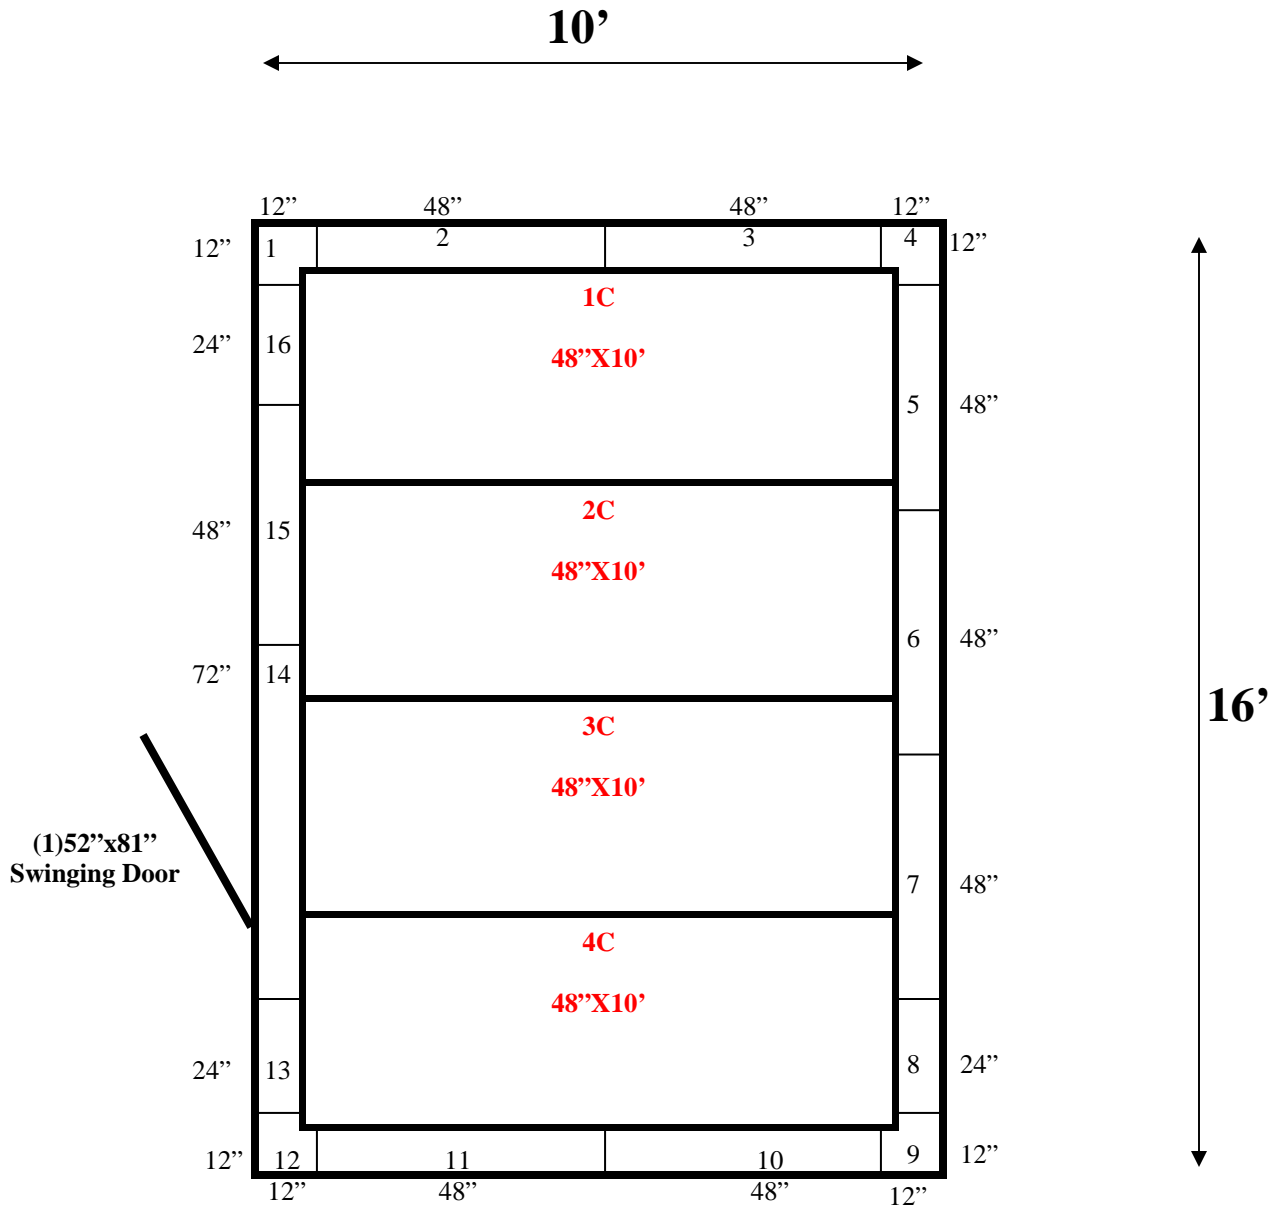

**10' x 16' x 8'4" H
Walk-In Cooler or Walk-In Freezer
Wall & Ceiling Panels Diagram**

161-10
Pink

REFRIGERATION SUPERSTORE

World's Largest Inventory

New & Used Walk-In/ Drive-In Coolers/ Freezers/ Refrigeration Systems

1423 Planeview Drive, Oshkosh, WI 54904 Tel (920) 231-1711 Fax (920) 231-1701 www.barrinc.com

**10' x 16' x 8'4" H
Walk-In Cooler or Walk-In Freezer**

161-10
Pink