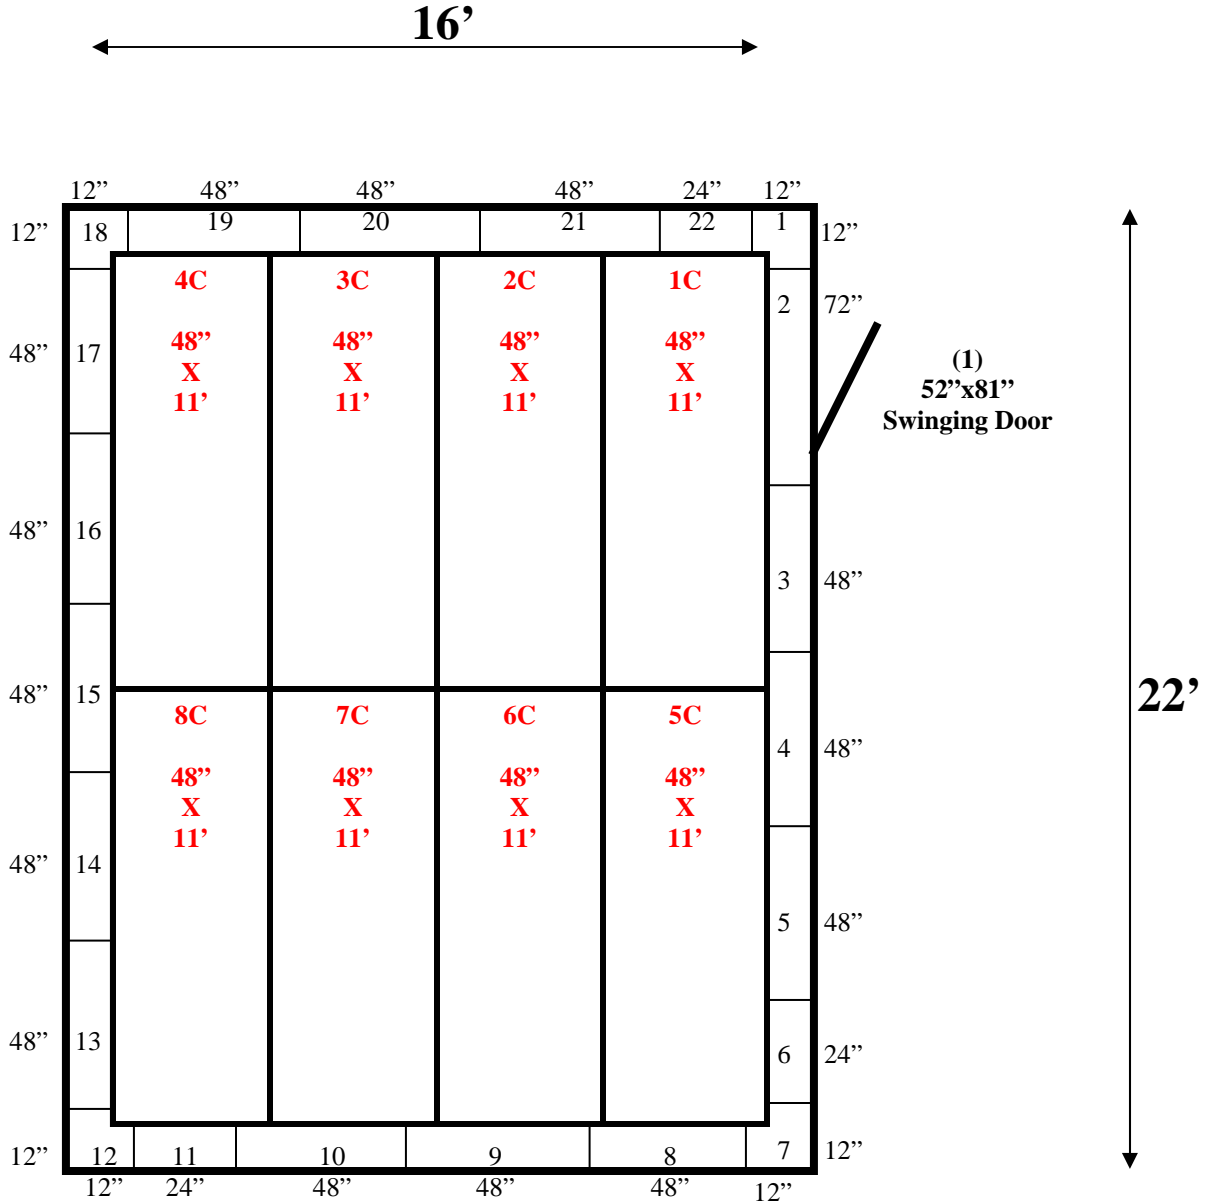

Ceiling Support: Beam / hangers

16' x 22' x 8'4" H
Walk-In Cooler or Walk-In Freezer
Wall & Ceiling Panels Diagram

161-10
Green

REFRIGERATION SUPERSTORE

World's Largest Inventory

New & Used Walk-In/ Drive-In Coolers/ Freezers/ Refrigeration Systems

1423 Planeview Drive, Oshkosh, WI 54904 Tel (920) 231-1711 Fax (920) 231-1701 www.barrinc.com

**16' x 22' x 8'4" H
Walk-In Cooler or Walk-In Freezer**

161-10
green

REFRIGERATION SUPERSTORE

World's Largest Inventory