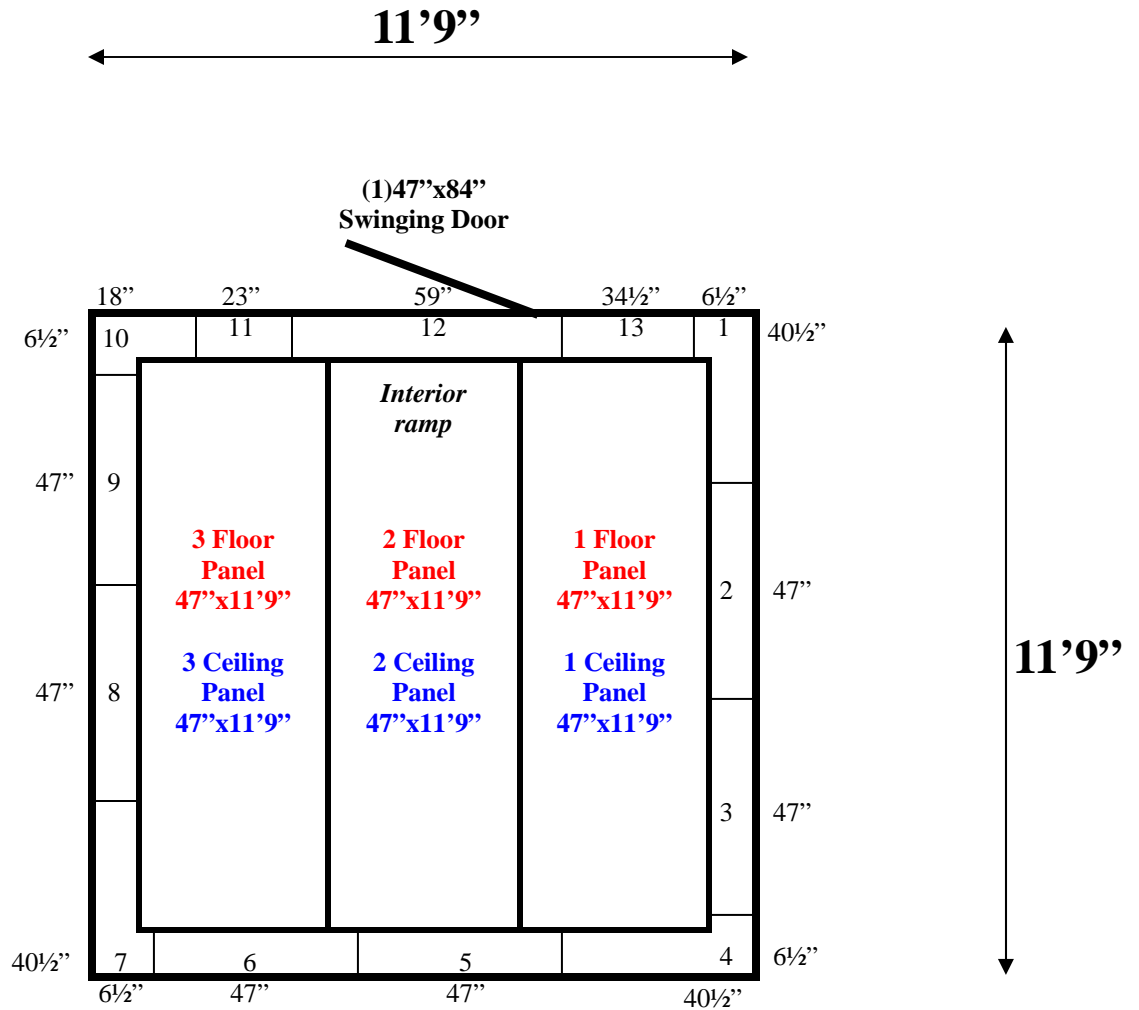

Floor & Ceiling Panels layout the same.

11'9" x 11'9" x 10'1" H Walk-In Freezer With Floor Wall, Ceiling & Floor Panels Diagram

2010
Burgundy

REFRIGERATION SUPERSTORE

World's Largest Inventory

New & Used Walk-In/ Drive-In Coolers/ Freezers/ Refrigeration Systems