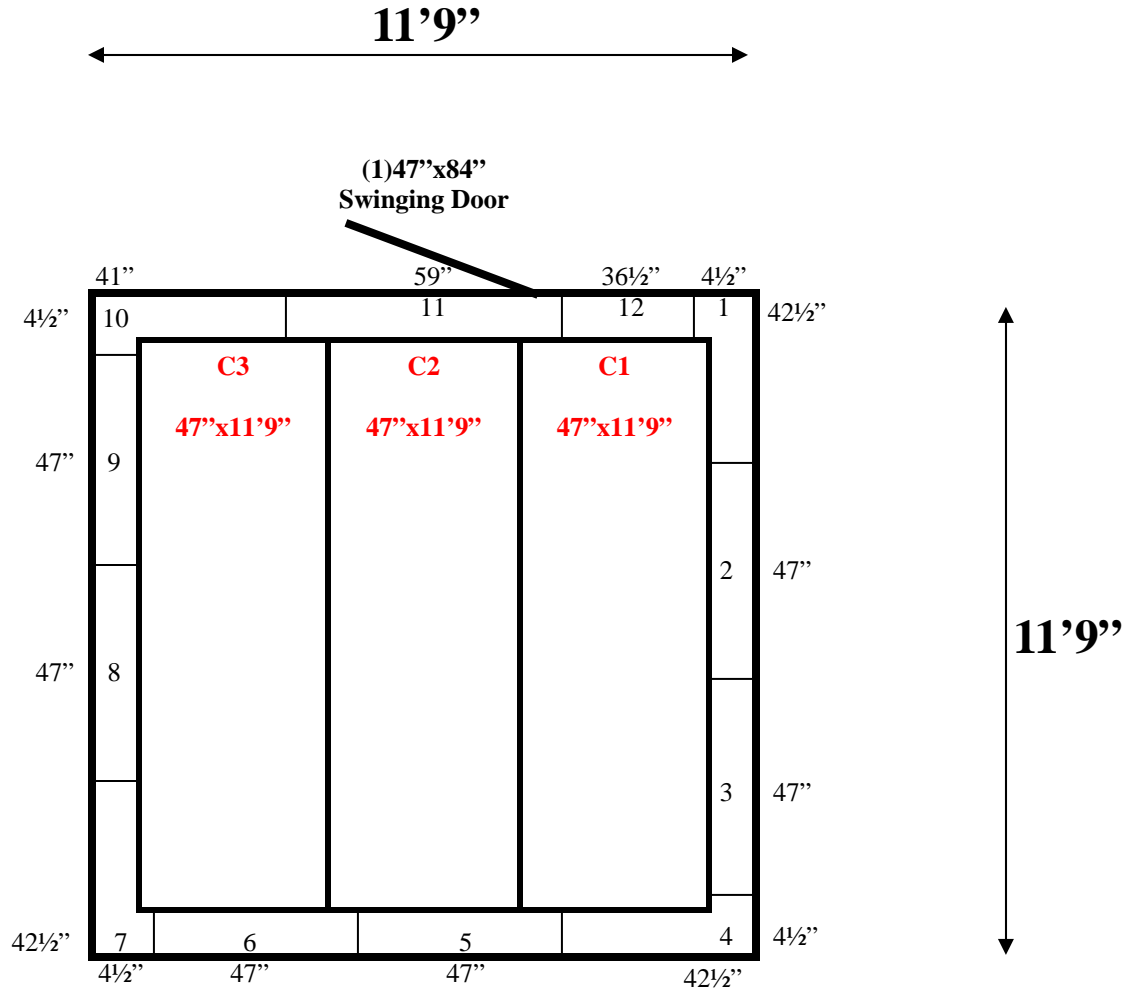

**11'9" x 11'9" x 10' H
Walk-In Cooler or Walk-In Freezer
Wall & Ceiling Panels Diagram**

2010
Brown

REFRIGERATION SUPERSTORE

World's Largest Inventory

New & Used Walk-In/ Drive-In Coolers/ Freezers/ Refrigeration Systems

1423 Planeview Drive, Oshkosh, WI 54904 Tel (920) 231-1711 Fax (920) 231-1701 www.barrinc.com

**11'9" x 11'9" x 10' H
Walk-In Cooler or Walk-In Freezer**

**2010
Brown**