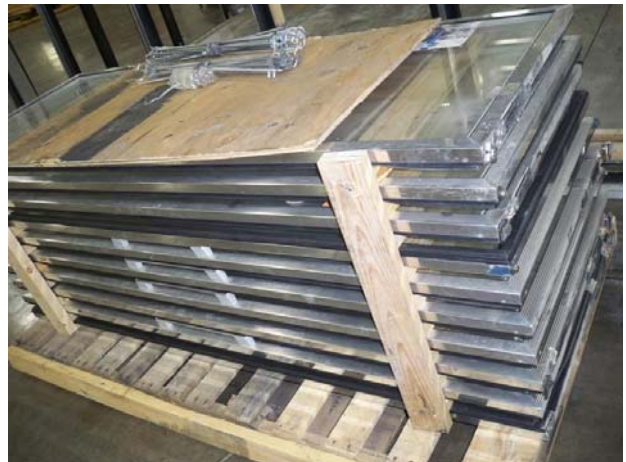

New & Used Walk-In/ Drive-In Coolers/ Freezers/ Refrigeration Systems

1423 Planeview Drive, Oshkosh, WI 54904 Tel (920) 231-1711 Fax (920) 231-1701 www.barrinc.com

**9'9" x 19'3" x 8'4" H
Walk-In Cooler With Glass Doors**