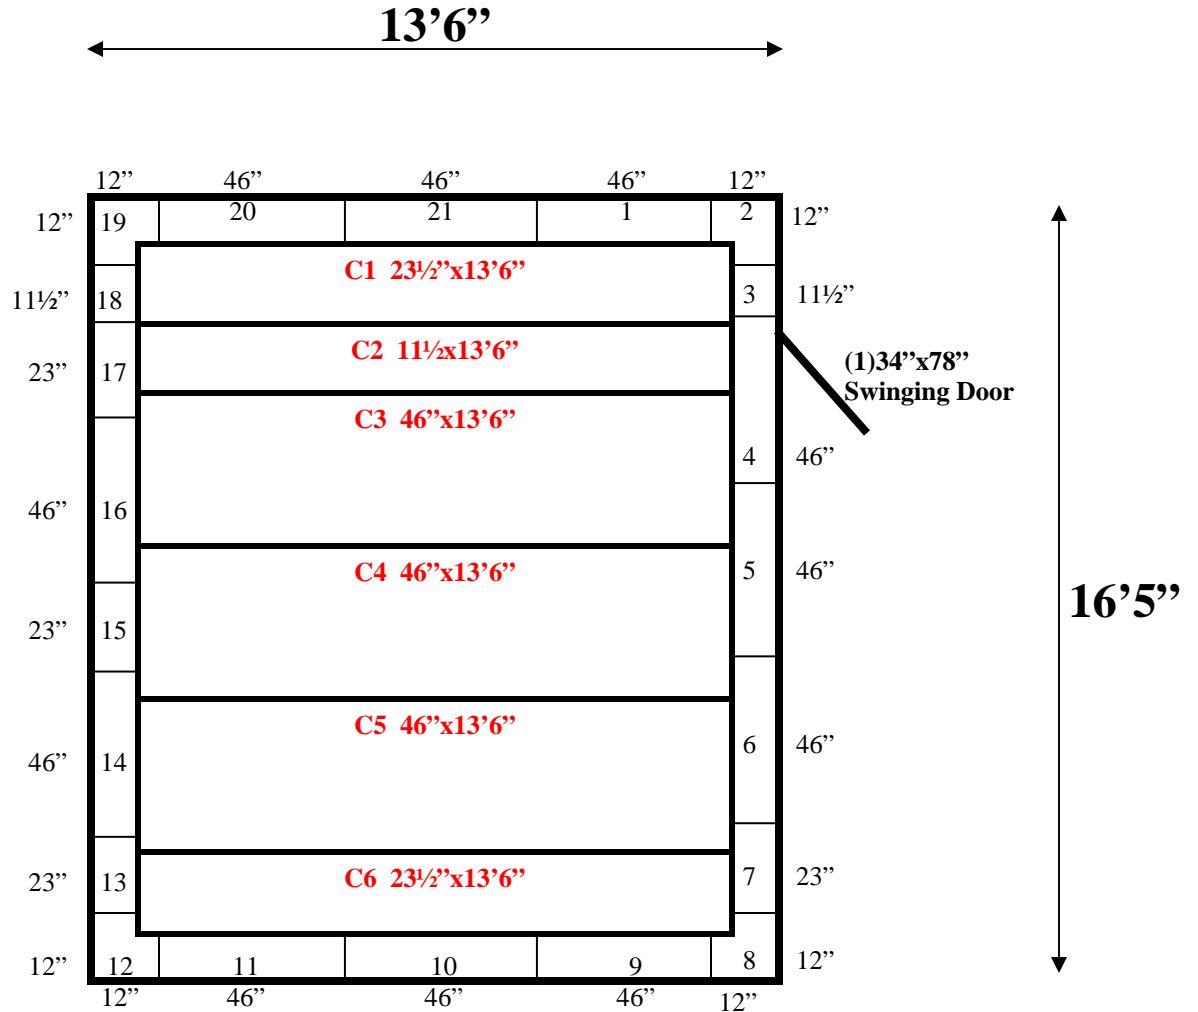

**13'6" x 16'5" x 7'2" H
Walk-In Cooler
Wall & Ceiling Panels Diagram**

REFRIGERATION SUPERSTORE

World's Largest Inventory

New & Used Walk-In/ Drive-In Coolers/ Freezers/ Refrigeration Systems

1423 Planeview Drive, Oshkosh, WI 54904 Tel (920) 231-1711 Fax (920) 231-1701 www.barrinc.com

**13'6" x 16'5" x 7'2" H
Walk-In Cooler**