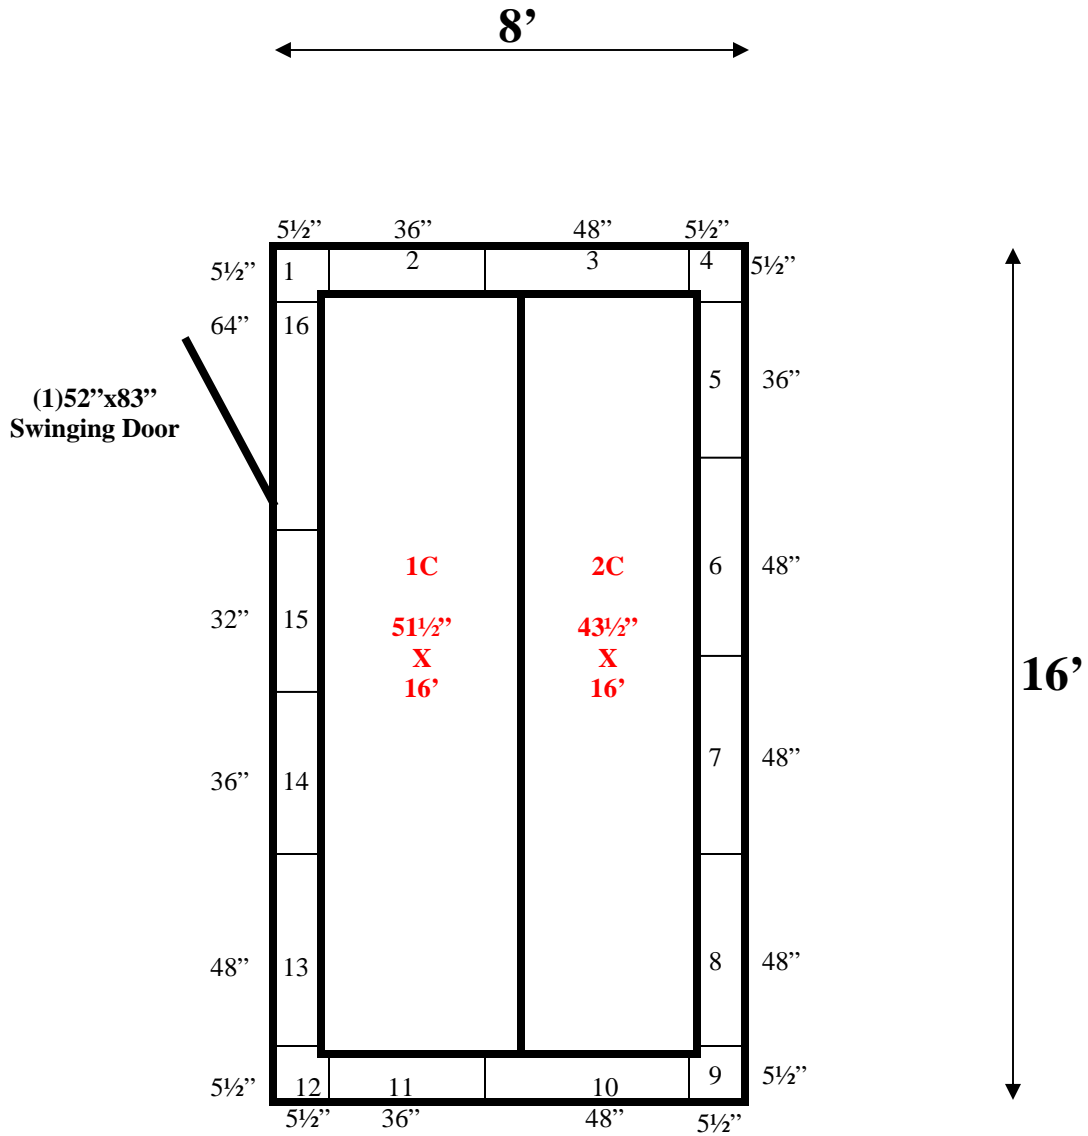

**8' x 16' x 10'3" H
Walk-In Cooler or Walk-In Freezer
Wall & Ceiling Panels Diagram**

165-10
Red

REFRIGERATION SUPERSTORE

World's Largest Inventory

New & Used Walk-In/ Drive-In Coolers/ Freezers/ Refrigeration Systems

1423 Planeview Drive, Oshkosh, WI 54904 Tel (920) 231-1711 Fax (920) 231-1701 www.barrinc.com

**8' x 16' x 10'3" H
Walk-In Cooler or Walk-In Freezer**

165-10
Red