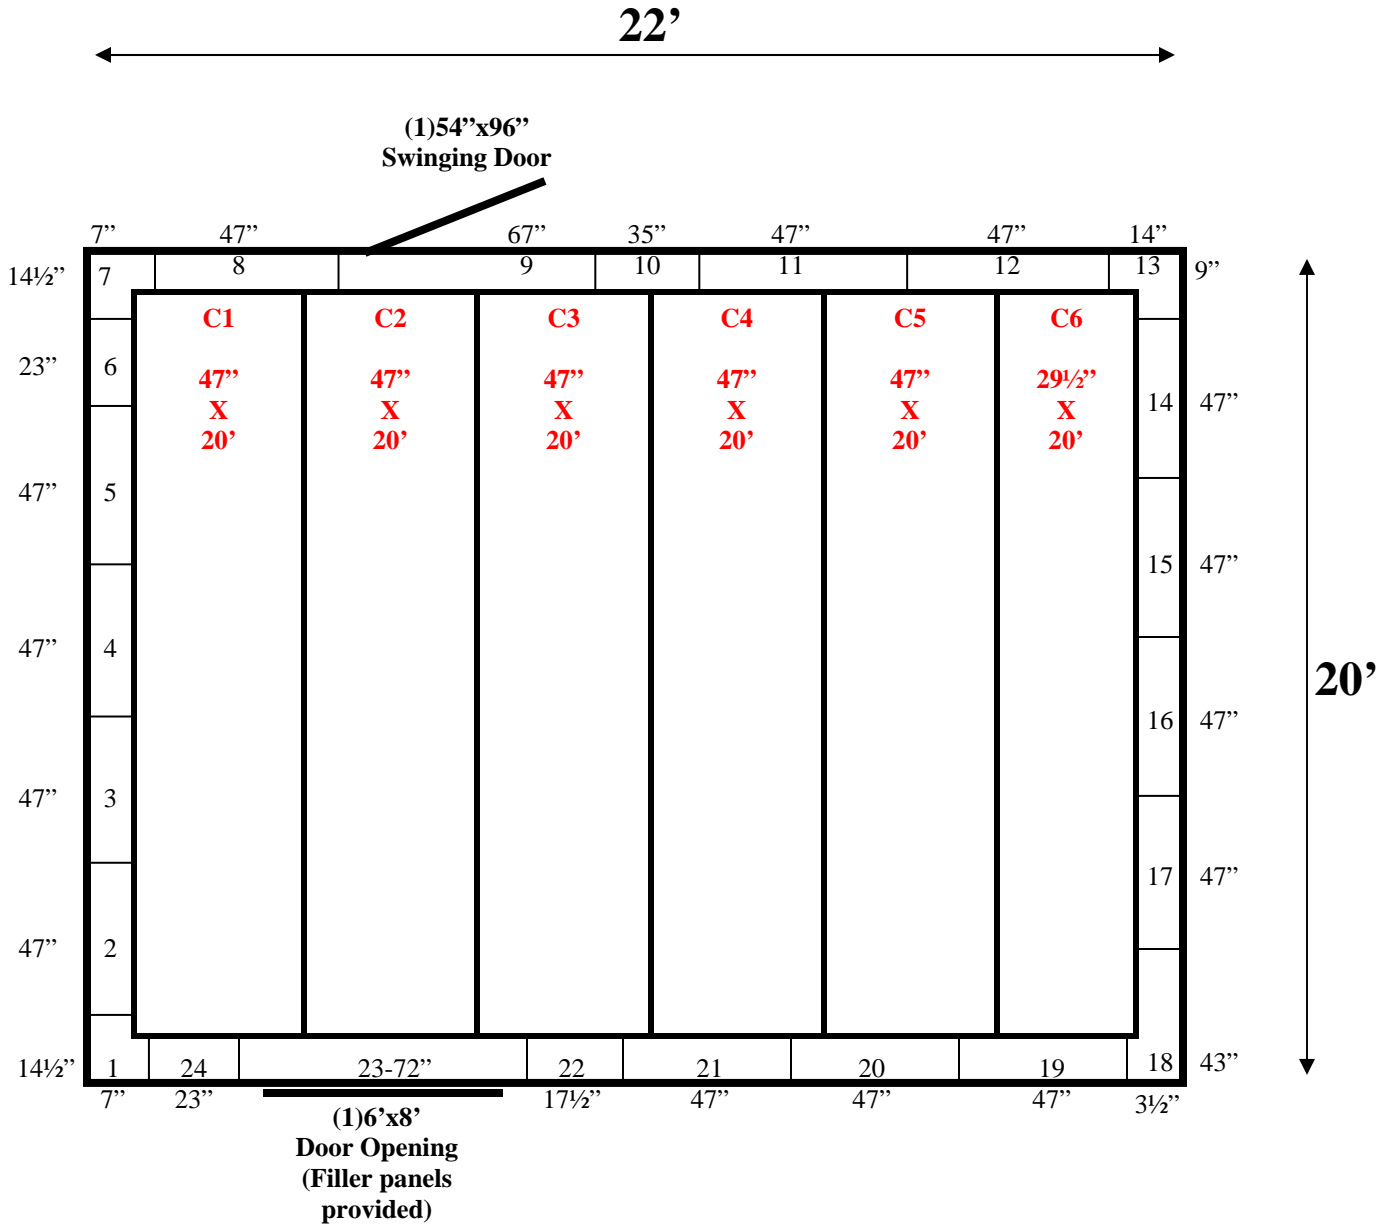

Wall #19 has a pass thru door cut into it.
Filler panels provided for door opening if not needed.

20' x 22' x 10'2" H
Walk-In Cooler or Walk-In Freezer
Wall & Ceiling Panels Diagram

153-10
Green

REFRIGERATION SUPERSTORE

20' x 22' x 10'2" H
Walk-In Cooler or Walk-In Freezer

153-10
Green