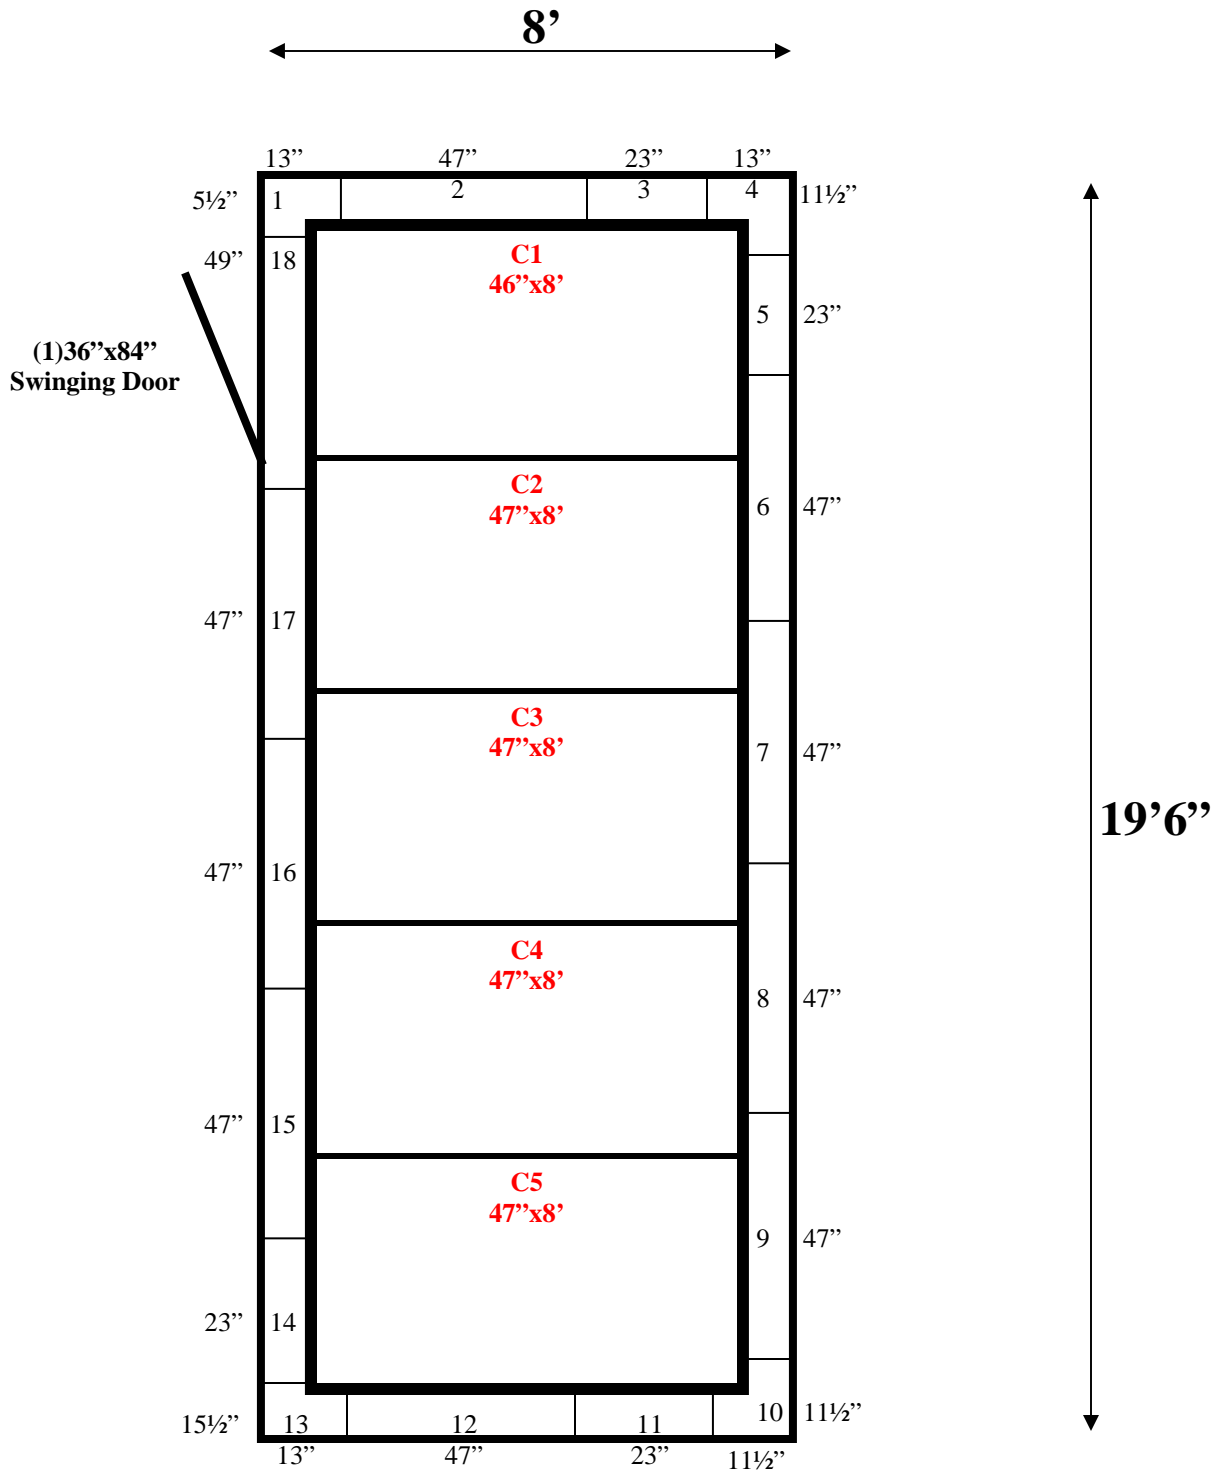

**8' x 19'6" x 8'3" H
Walk-In Cooler or Walk-In Freezer
Wall & Ceiling Panels Diagram**

153-10
Orange

REFRIGERATION SUPERSTORE

World's Largest Inventory

New & Used Walk-In/ Drive-In Coolers/ Freezers/ Refrigeration Systems