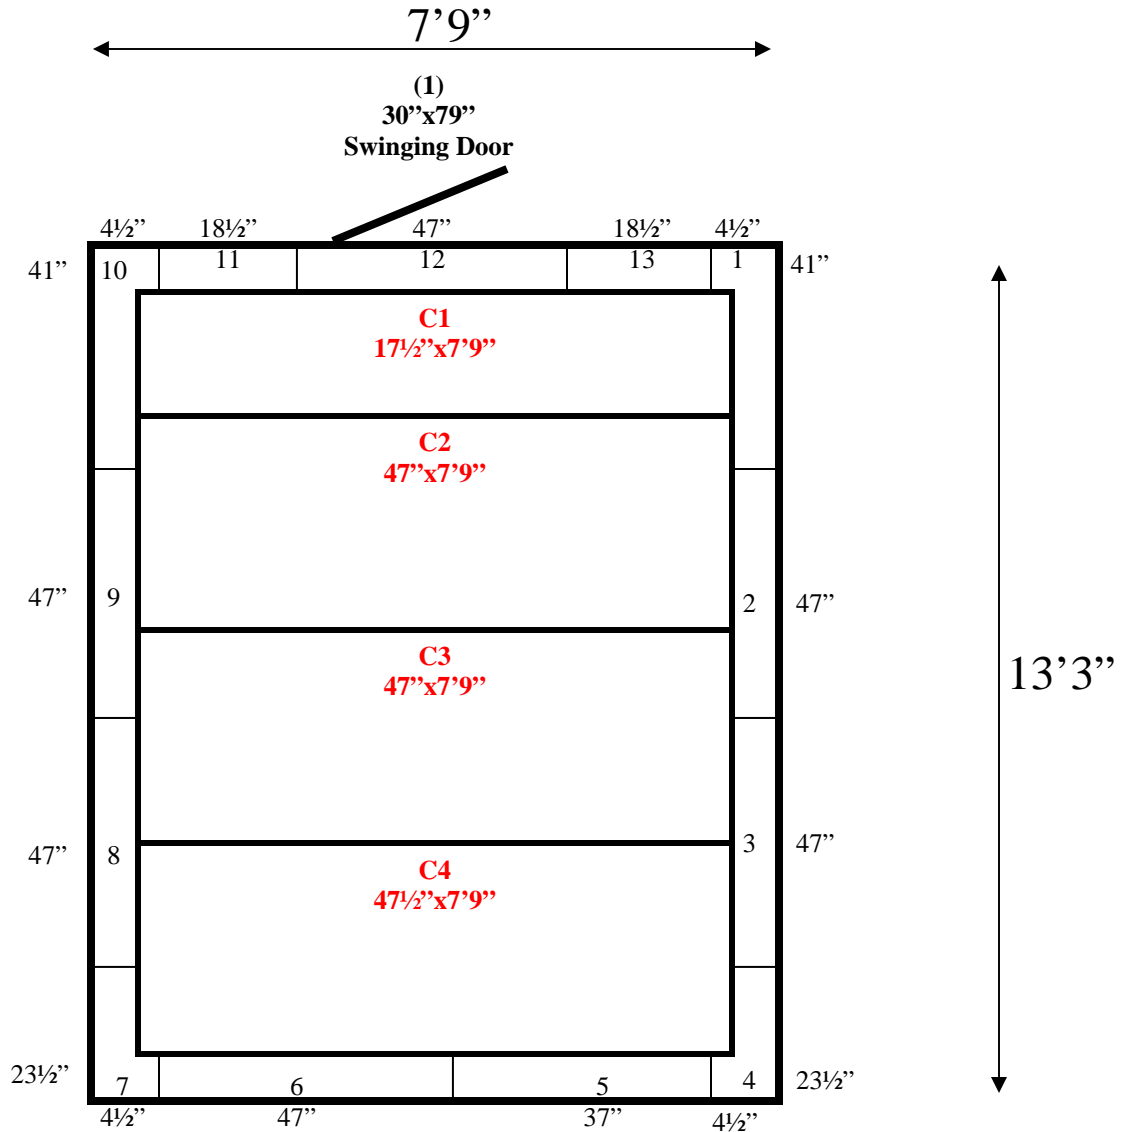

**7'9" x 13'3" x 9'6" H
Walk-In Cooler or Walk-In Freezer
Wall & Ceiling Panels Diagram**

154-10
Purple

REFRIGERATION SUPERSTORE

World's Largest Inventory

New & Used Walk-In/ Drive-In Coolers/ Freezers/ Refrigeration Systems

1423 Planeview Drive, Oshkosh, WI 54904 Tel (920) 231-1711 Fax (920) 231-1701 www.barrinc.com

**7'9" x 13'3" x 9'6" H
Walk-In Cooler or Walk-In Freezer**

154-10
Purple

REFRIGERATION SUPERSTORE

World's Largest Inventory