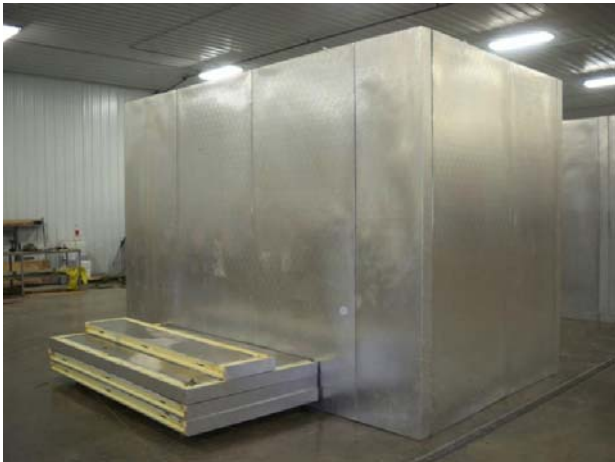

REFRIGERATION SUPERSTORE

World's Largest Inventory

New & Used Walk-In/ Drive-In Coolers/ Freezers/ Refrigeration Systems

1423 Planeview Drive, Oshkosh, WI 54904 Tel (920) 231-1711 Fax (920) 231-1701 www.barrinc.com

**7'9" x 13'3" x 9'6" H
Walk-In Cooler or Walk-In Freezer**

154-10
Purple