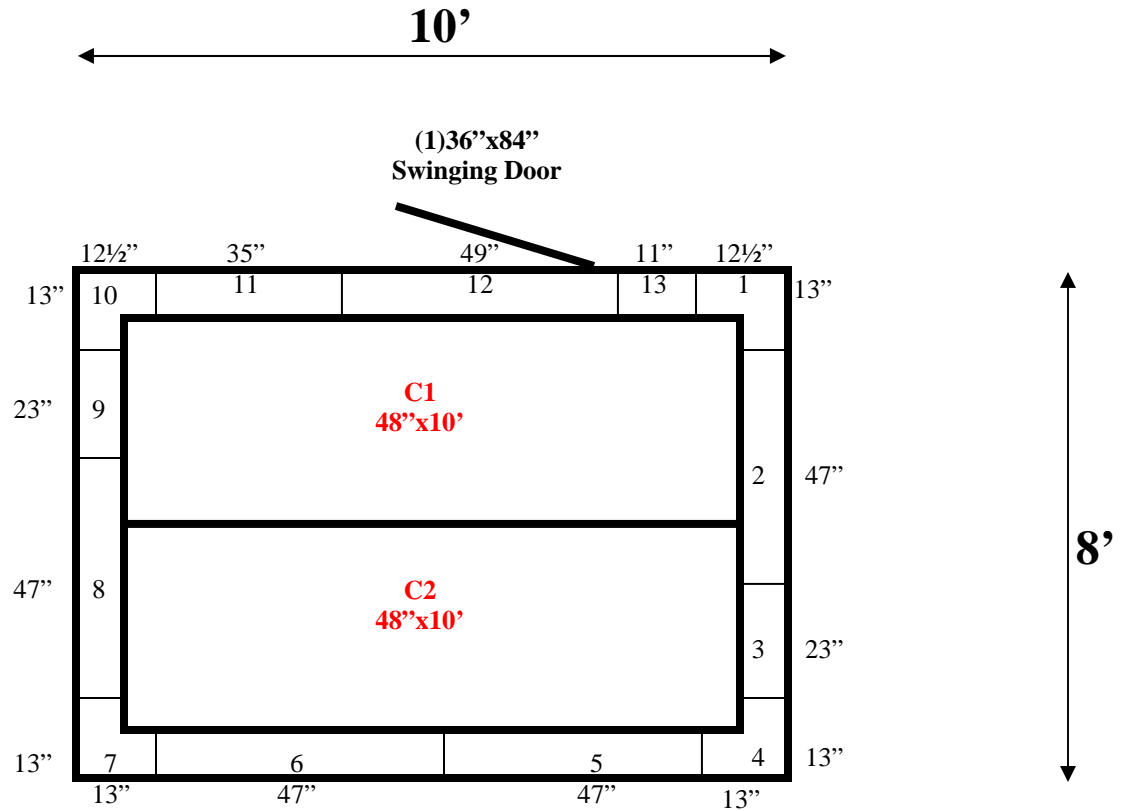

**8' x 10' x 8'3" H
Walk-In Cooler or Walk-In Freezer
Wall & Ceiling Panels Diagram**

153-10
Yellow

REFRIGERATION SUPERSTORE

World's Largest Inventory

New & Used Walk-In/ Drive-In Coolers/ Freezers/ Refrigeration Systems

1423 Planeview Drive, Oshkosh, WI 54904 Tel (920) 231-1711 Fax (920) 231-1701 www.barrinc.com

**8' x 10' x 8'3" H
Walk-In Cooler or Walk-In Freezer**

153-10
Yellow