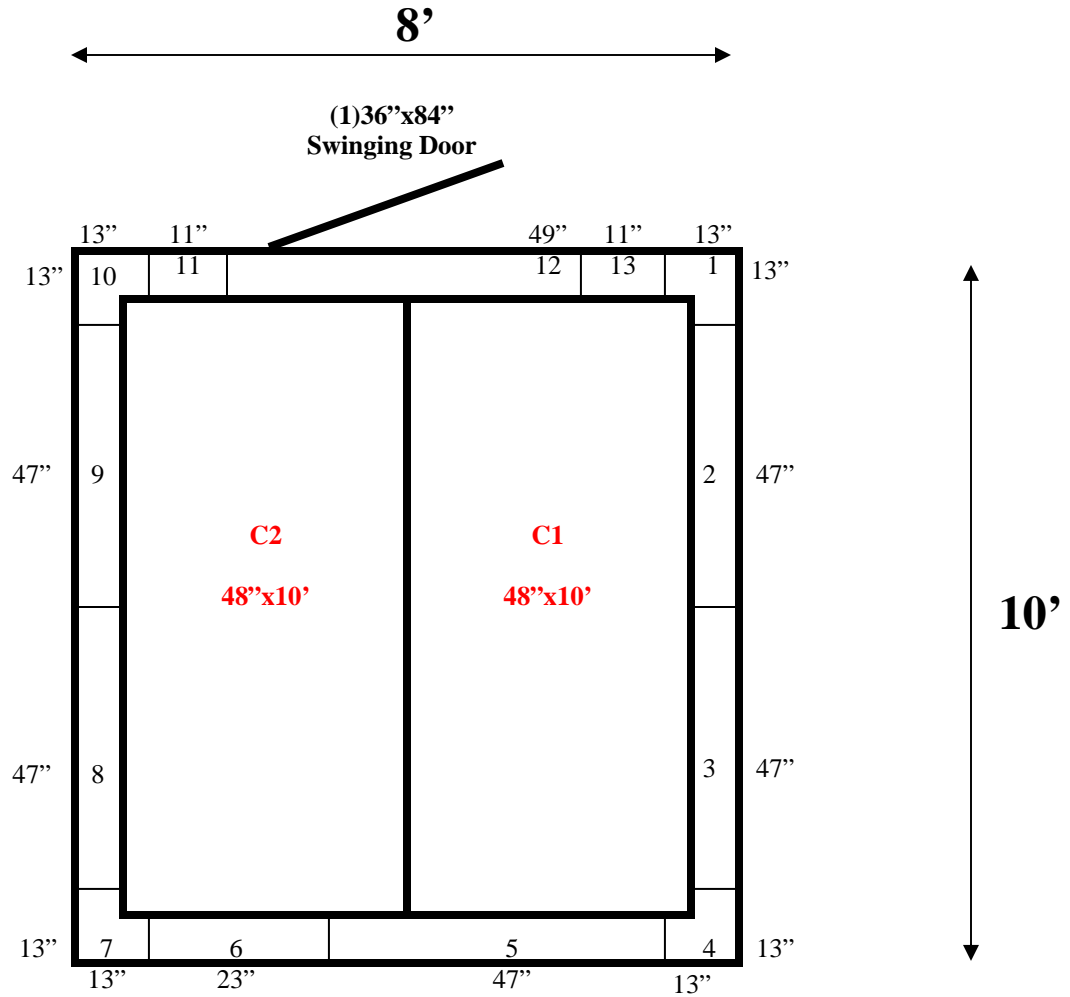

**8' x 10' x 8'3" H**  
**Walk-In Cooler or Walk-In Freezer**  
**Wall & Ceiling Panels Diagram**

153-10  
Black

**REFRIGERATION SUPERSTORE**

*World's Largest Inventory*

*New & Used Walk-In/ Drive-In Coolers/ Freezers/ Refrigeration Systems*

1423 Planeview Drive, Oshkosh, WI 54904 Tel (920) 231-1711 Fax (920) 231-1701 www.barrinc.com

**8' x 10' x 8'3" H  
Walk-In Cooler or Walk-In Freezer**

153-10  
Black