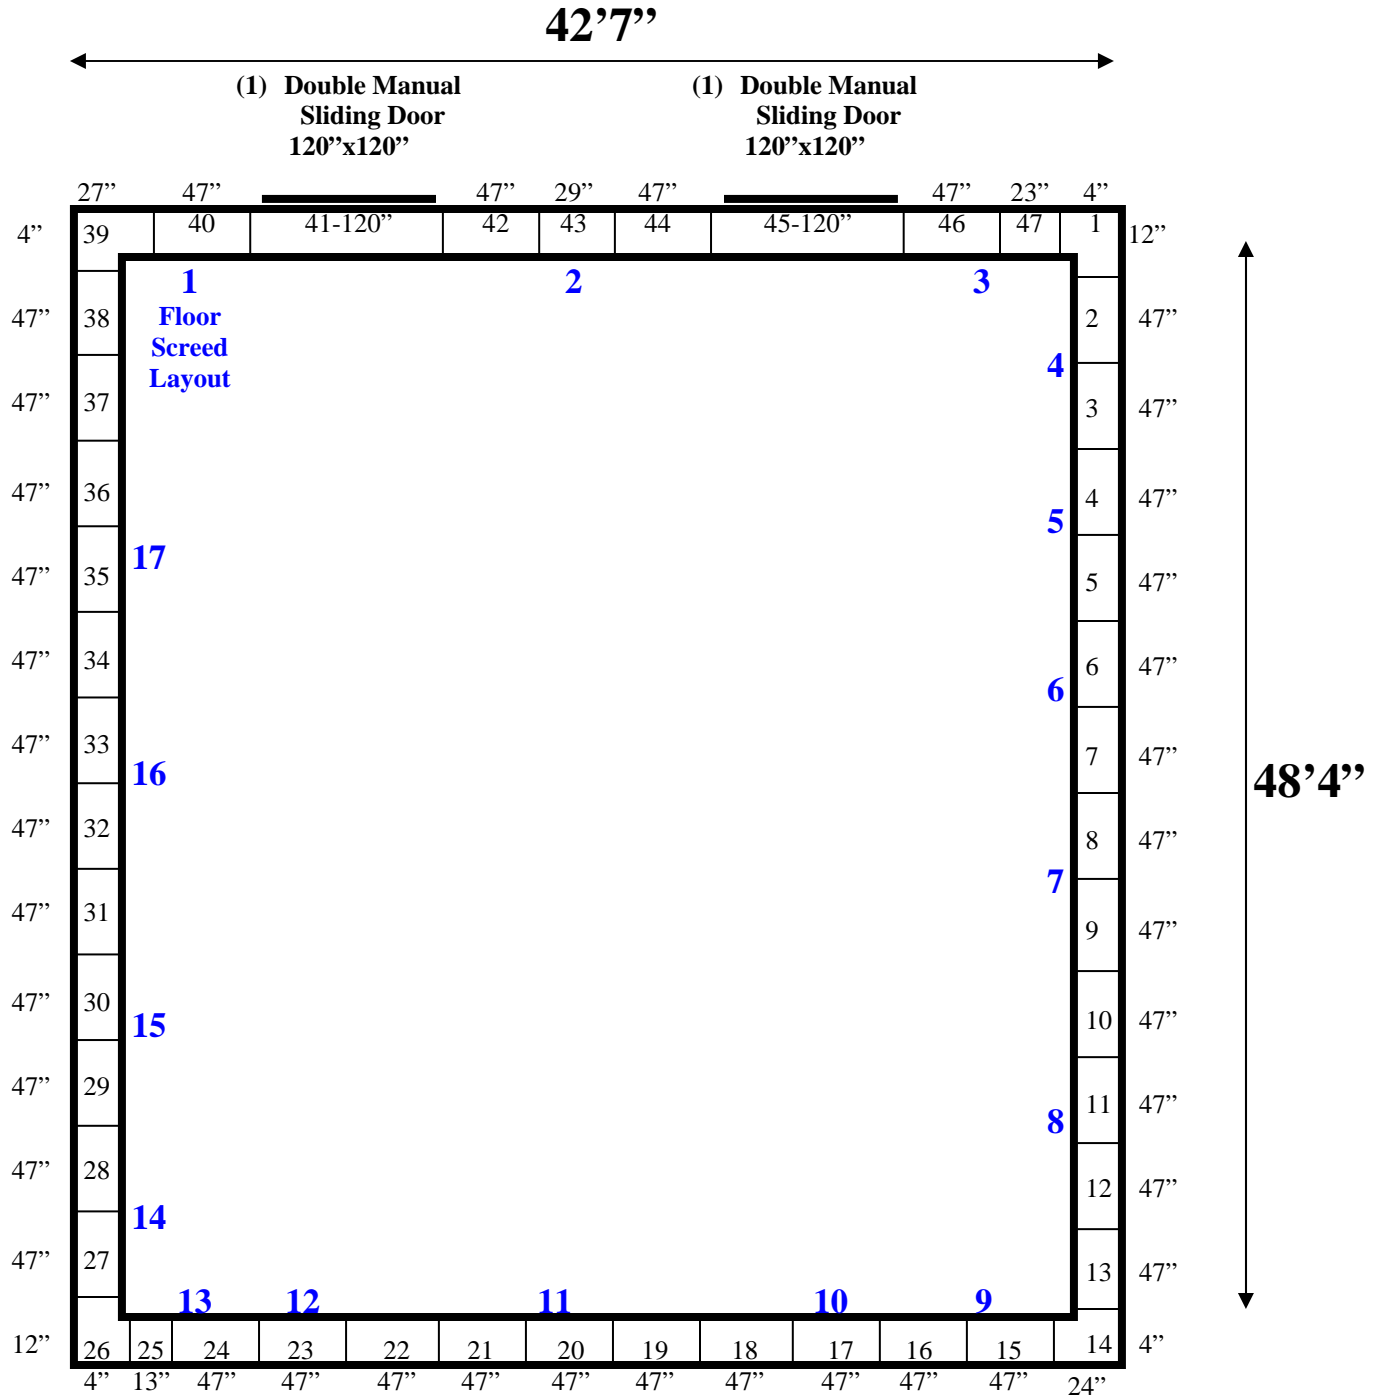

42'7" x 48'4" x 14' H
Walk-In Cooler or Walk-In Freezer
Wall Panels / Floor Screed Diagram

137-10
No color

REFRIGERATION SUPERSTORE

World's Largest Inventory

New & Used Walk-In/ Drive-In Coolers/ Freezers/ Refrigeration Systems

**42'7" x 48'4" x 14' H
Walk-In Cooler or Walk-In Freezer**

137-10
No color