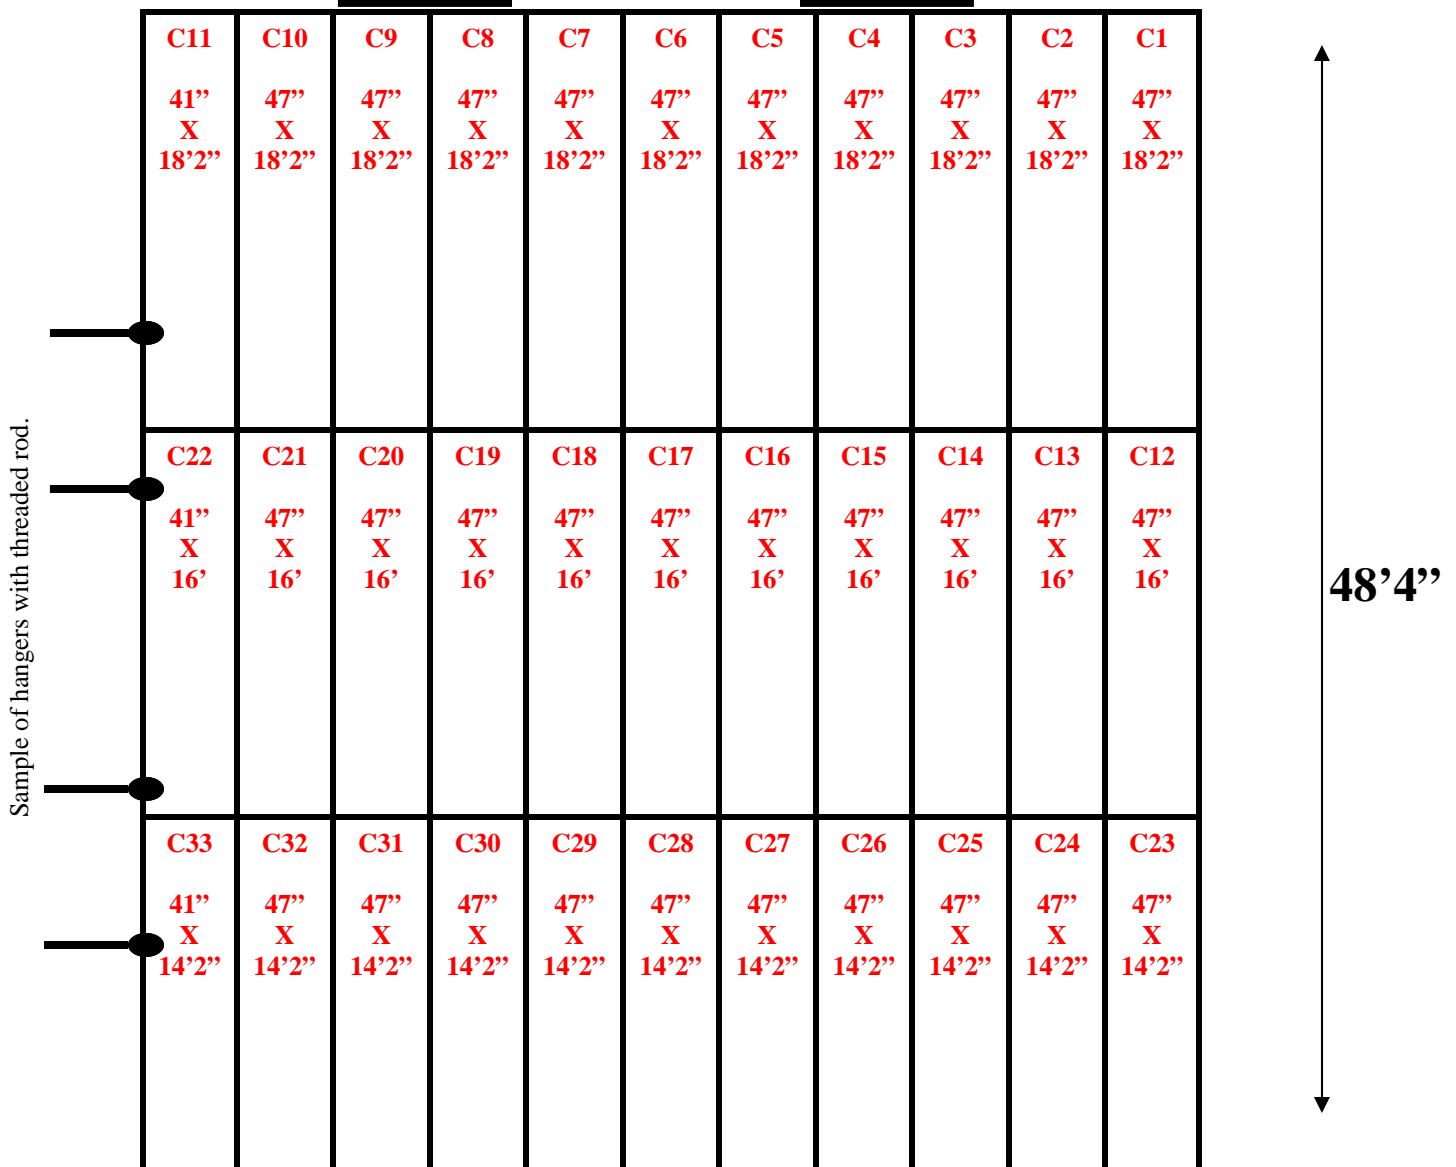

REFRIGERATION SUPERSTORE

World's Largest Inventory

New & Used Walk-In/ Drive-In Coolers/ Freezers/ Refrigeration Systems

1423 Planeview Drive, Oshkosh, WI 54904 Tel (920) 231-1711 Fax (920) 231-1701 www.barrinc.com

42'7"

Ceiling Support: Rods & Hangers

42'7" x 48'4" x 14' H
Walk-In Cooler or Walk-In Freezer
Ceiling Panels Diagram

137-10
No color