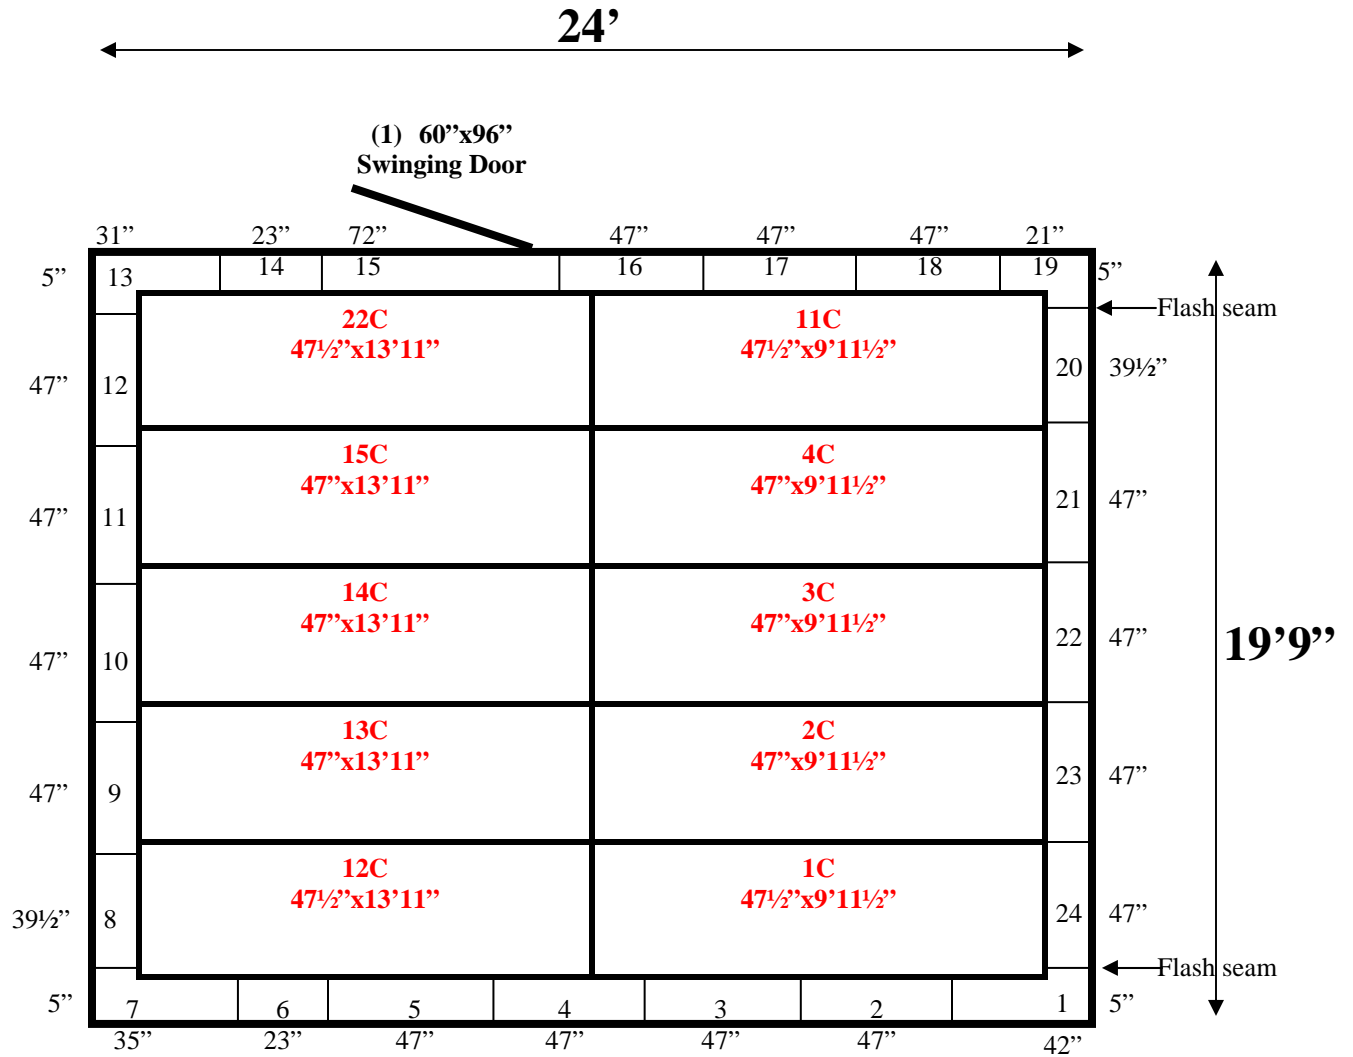

19'9" x 24' x 9'6" H
Walk-In Cooler or Walk-In Freezer
Wall & Ceiling Panels Diagram

144-10
orange

REFRIGERATION SUPERSTORE

World's Largest Inventory

New & Used Walk-In/ Drive-In Coolers/ Freezers/ Refrigeration Systems