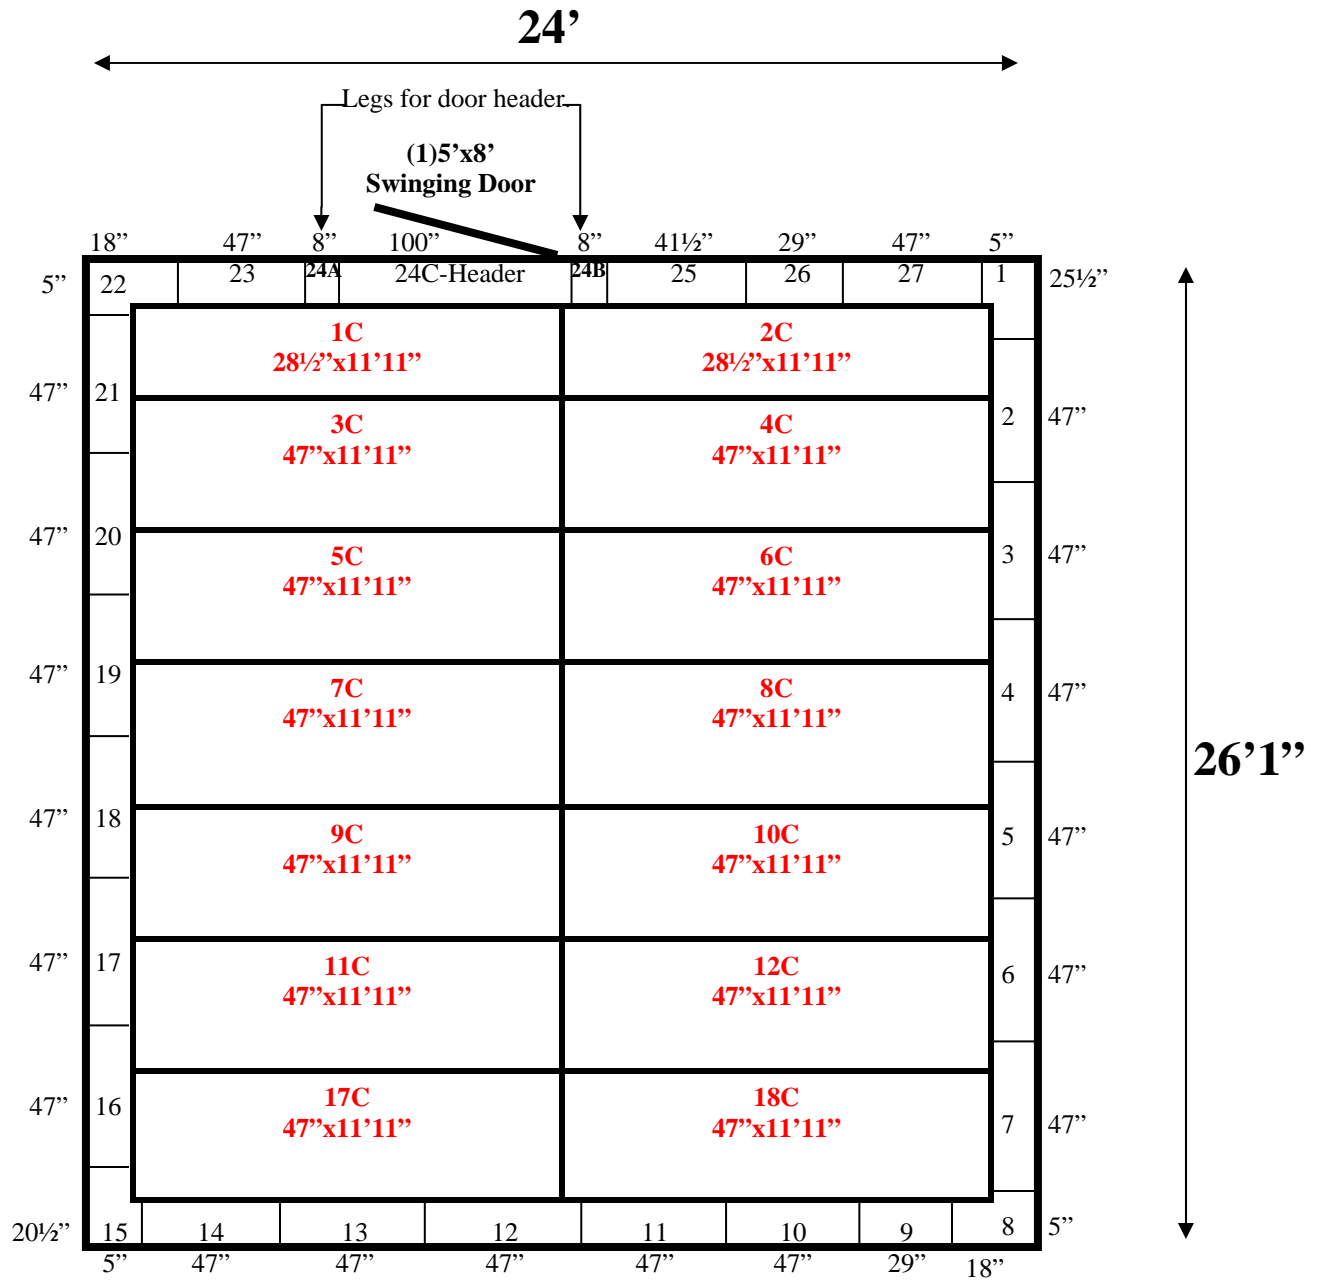

(2) extra ceiling panels painted red.

Ceiling support: hangers

24' x 26'1" x 10' H
Walk-In Cooler or Walk-In Freezer
Wall & Ceiling Panels Diagram

134-10
No color

REFRIGERATION SUPERSTORE

World's Largest Inventory