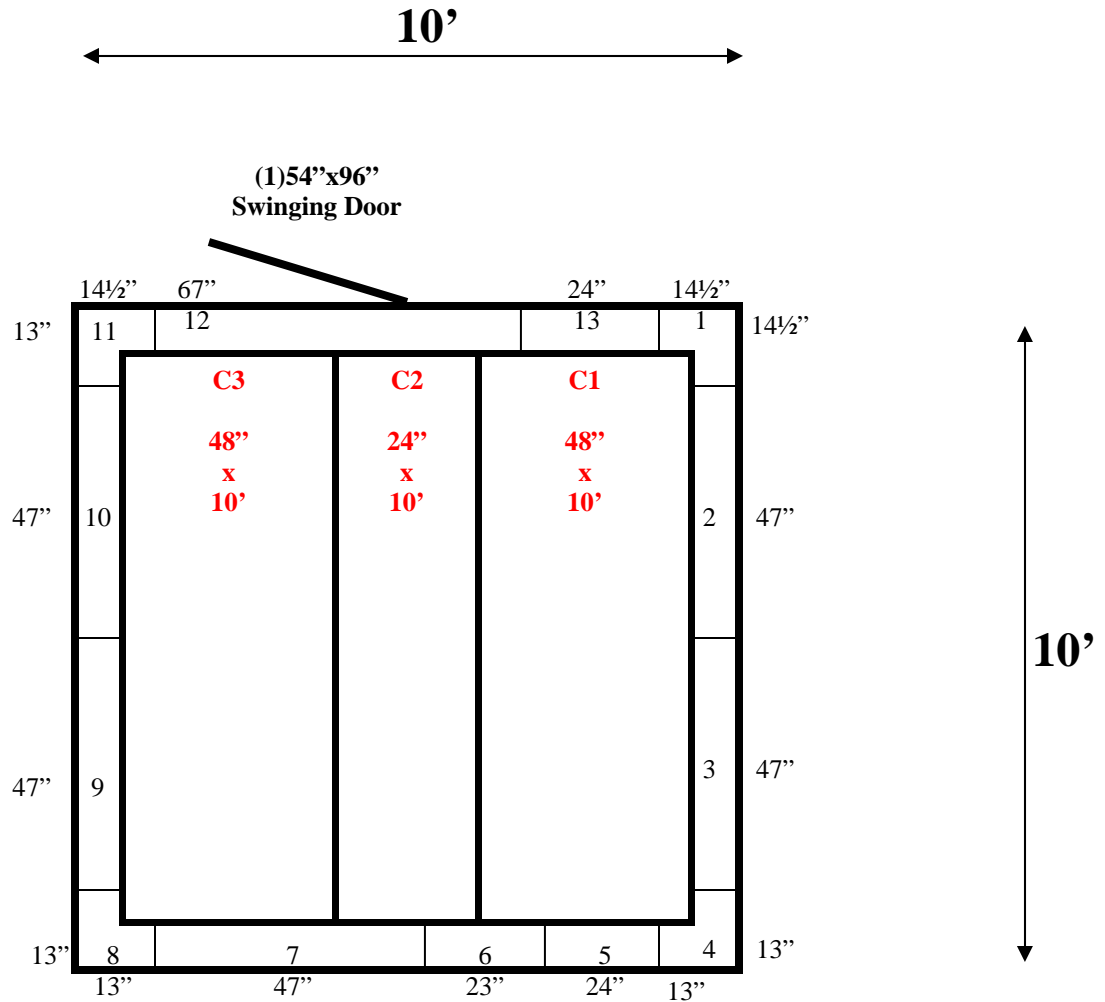

**10' x 10' x 10'3" H  
Walk-In Cooler or Walk-In Freezer  
Wall & Ceiling Panels Diagram**

153-10  
Blue

**REFRIGERATION SUPERSTORE**

*World's Largest Inventory*

*New & Used Walk-In/ Drive-In Coolers/ Freezers/ Refrigeration Systems*