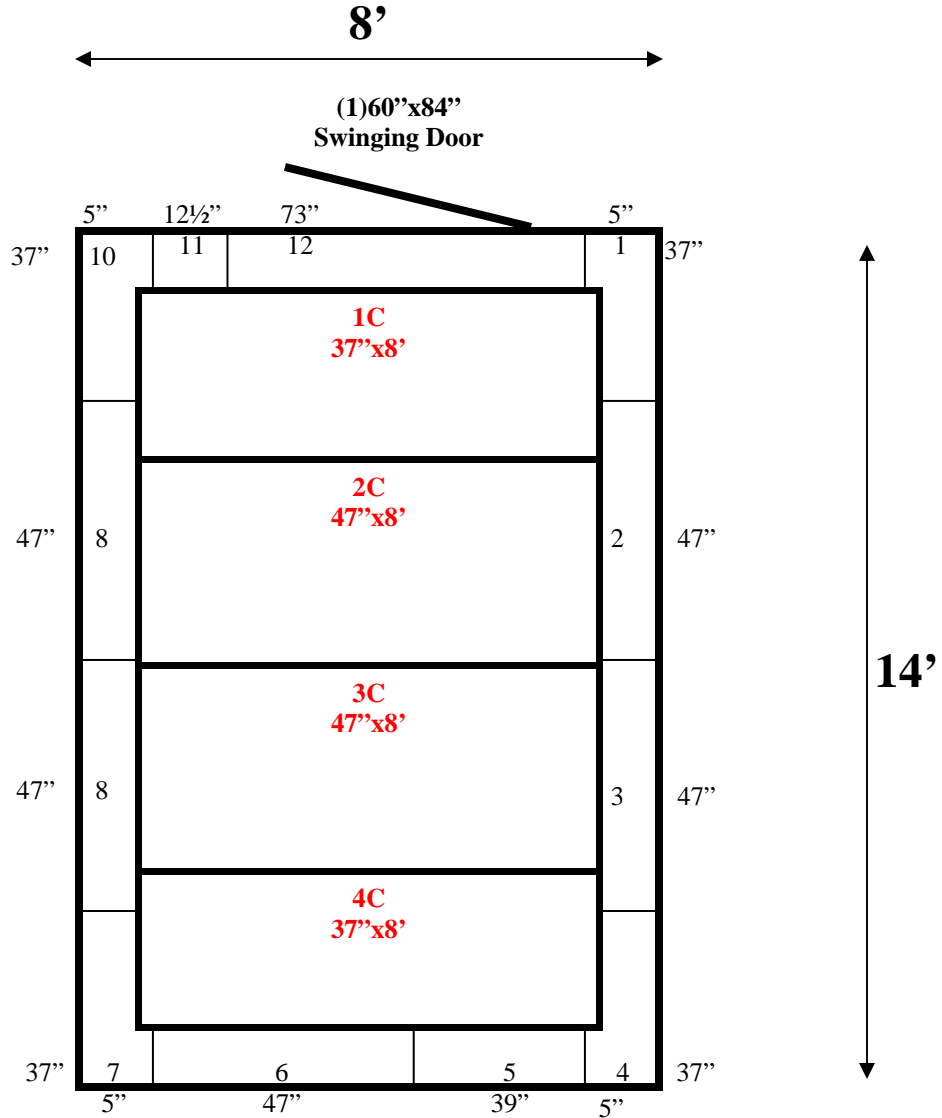

**8' x 14' x 8' H  
Walk-In Cooler or Walk-In Freezer  
Wall & Ceiling Panels Diagram**

145-10  
No color

**REFRIGERATION SUPERSTORE**

*World's Largest Inventory*

*New & Used Walk-In/ Drive-In Coolers/ Freezers/ Refrigeration Systems*

**8' x 14' x 8' H**  
**Walk-In Cooler or Walk-In Freezer**

145-10  
No color