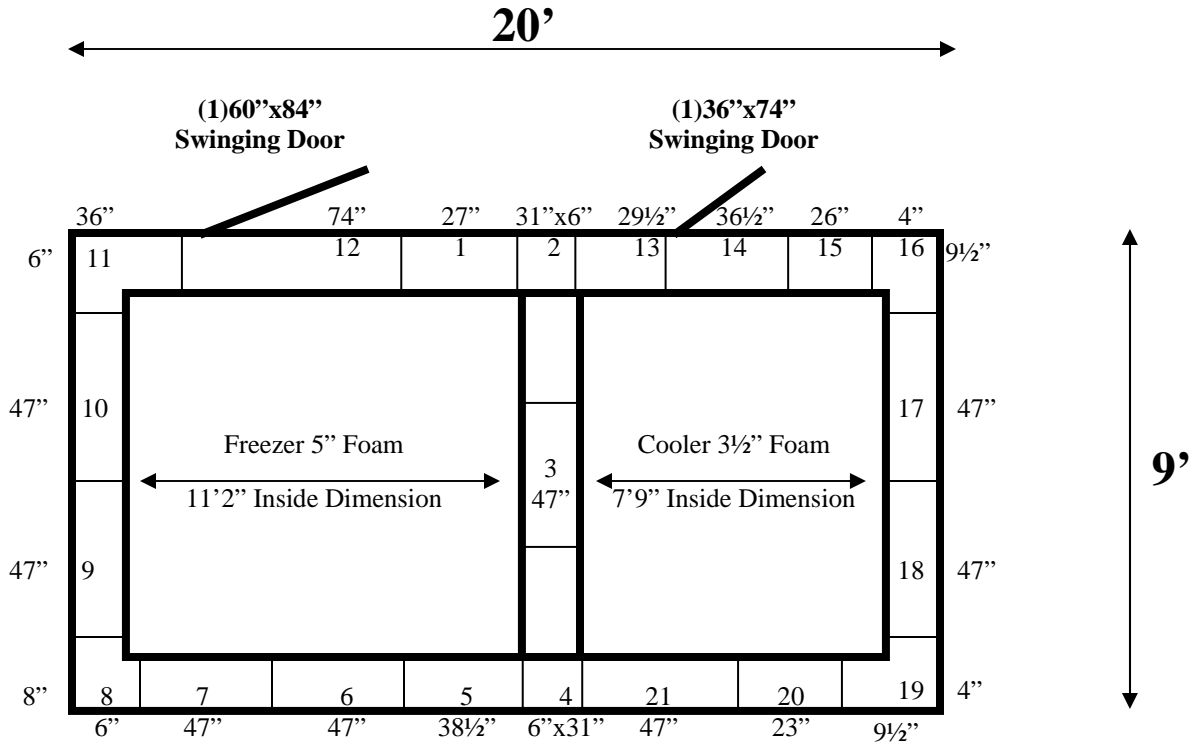

**9' x 20' x 10' H
Combination Walk-In Cooler / Walk-In Freezer
Wall & Ceiling Panels Diagram**

124-10
Lt blue

REFRIGERATION SUPERSTORE

World's Largest Inventory

New & Used Walk-In/ Drive-In Coolers/ Freezers/ Refrigeration Systems