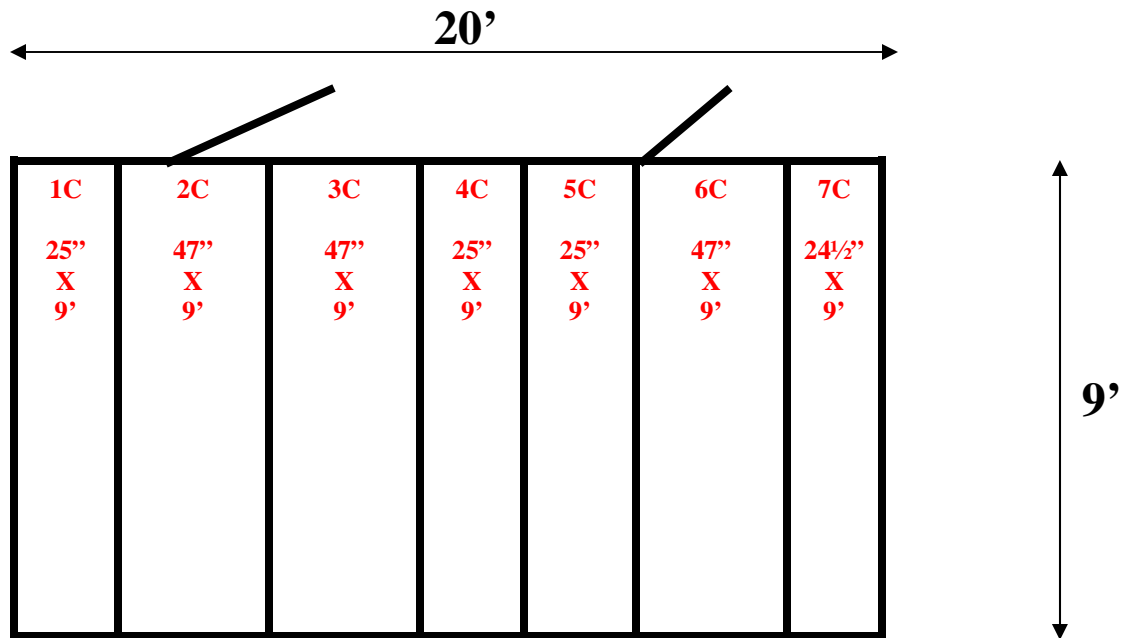

**9' x 20' x 10' H
Combination Walk-In Cooler / Walk-In Freezer
Wall & Ceiling Panels Diagram**

124-10
Lt blue

REFRIGERATION SUPERSTORE

World's Largest Inventory

New & Used Walk-In/ Drive-In Coolers/ Freezers/ Refrigeration Systems

124-10
Lt blue