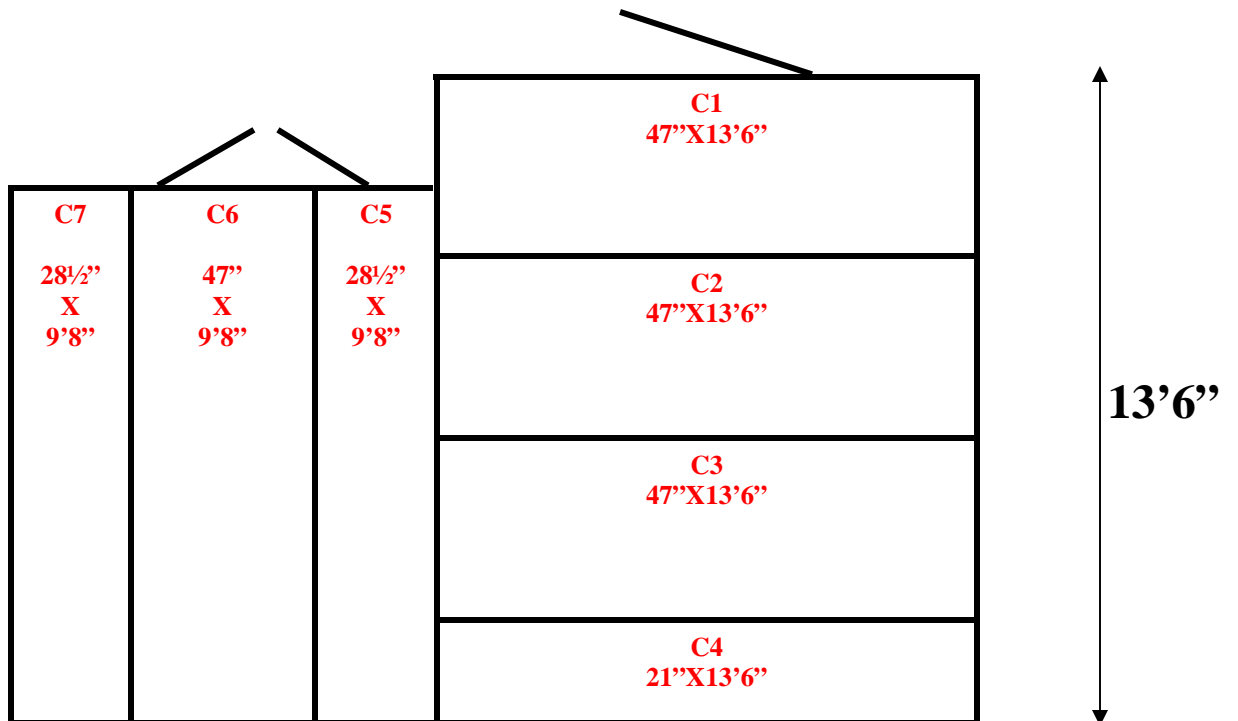

9'8"

13'6" x 18'4" x 10' H
 Combination Walk-In Cooler/ Walk-In Freezer
 Wall & Ceiling Panels Diagram

13'6" x 18'4" x 10' H
Combination Walk-In Cooler / Walk-In Freezer

121-10
Black

13'6" x 18'4" x 10' H
Combination Walk-In Cooler / Walk-In Freezer

121-10
Black