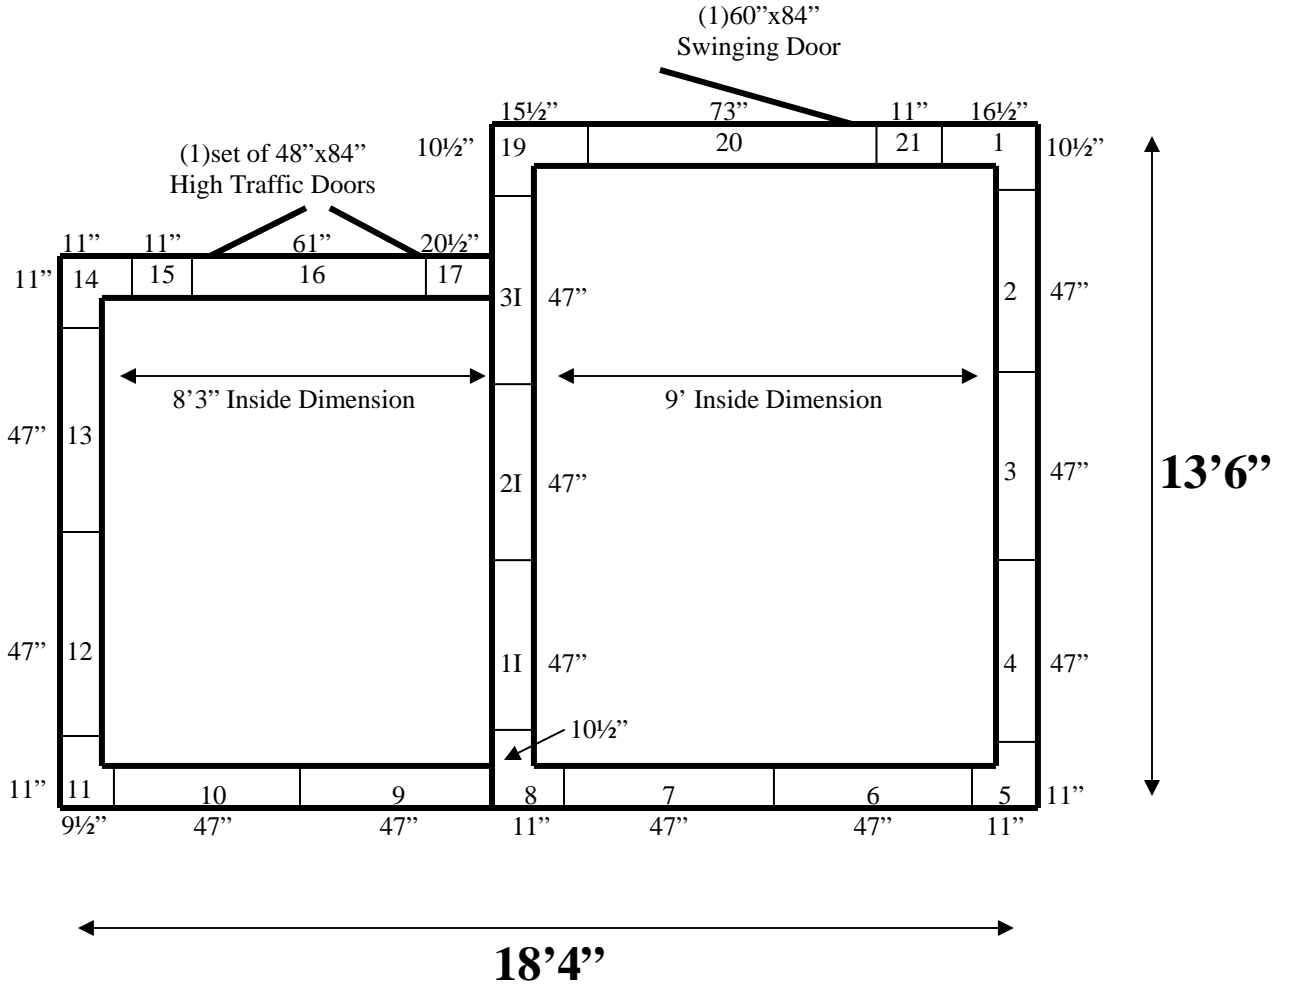

9'8"

13'6" x 18'4" x 10' H
 Combination Walk-In Cooler/ Walk-In Freezer
 Wall & Ceiling Panels Diagram

13'6" x 18'4" x 10' H
Combination Walk-In Cooler / Walk-In Freezer

121-10
Black

13'6" x 18'4" x 10' H
Combination Walk-In Cooler / Walk-In Freezer

121-10
Black