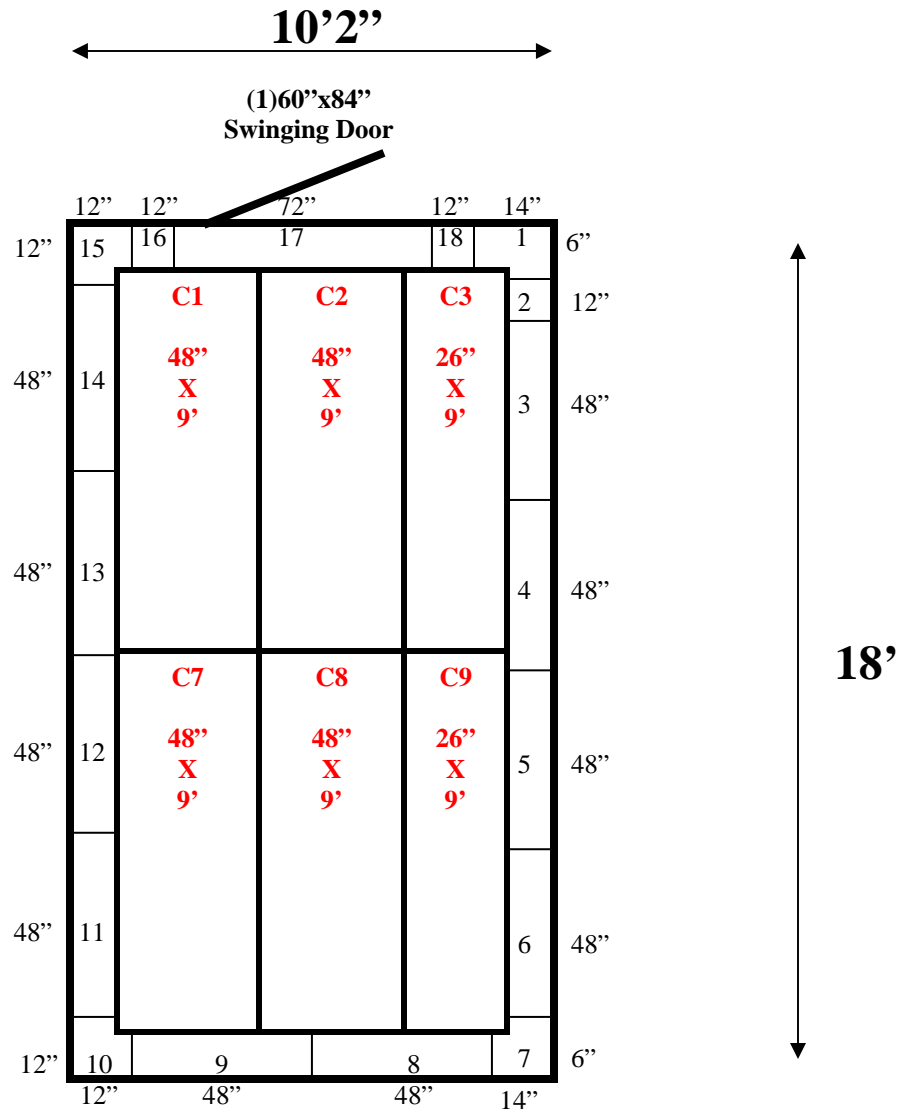

**10'2" x 18' x 10'4" H**  
**Walk-In Cooler or Walk-In Freezer**  
**Wall & Ceiling Panels Diagram**

64-10  
Red

**REFRIGERATION SUPERSTORE**

*World's Largest Inventory*

*New & Used Walk-In/ Drive-In Coolers/ Freezers/ Refrigeration Systems*

1423 Planeview Drive, Oshkosh, WI 54904 Tel (920) 231-1711 Fax (920) 231-1701 [www.barrinc.com](http://www.barrinc.com)

**10'2" x 18' x 10'4" H  
Walk-In Cooler or Walk-In Freezer**

**64-10  
Red**