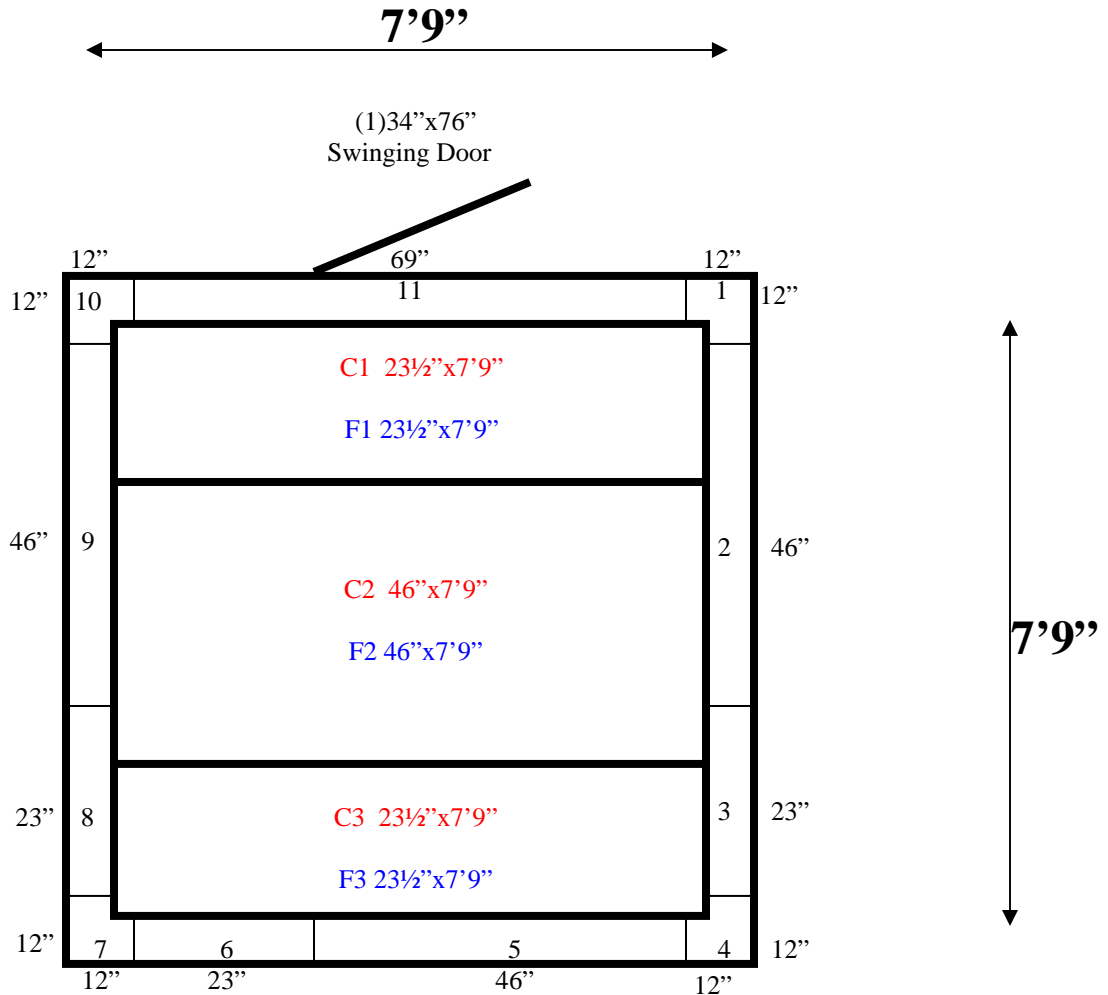

**7'9" x 7'9" x 7'6" H
Walk-In Freezer with Floor
Wall, Ceiling & Floor Panels Diagram**

**140-10
Brown**

REFRIGERATION SUPERSTORE

World's Largest Inventory

New & Used Walk-In/ Drive-In Coolers/ Freezers/ Refrigeration Systems

1423 Planeview Drive, Oshkosh, WI 54904 Tel (920) 231-1711 Fax (920) 231-1701 www.barrinc.com

**7'9" x 7'9" x 7'6" H
Walk-In Freezer with Floor**

**140-10
Brown**