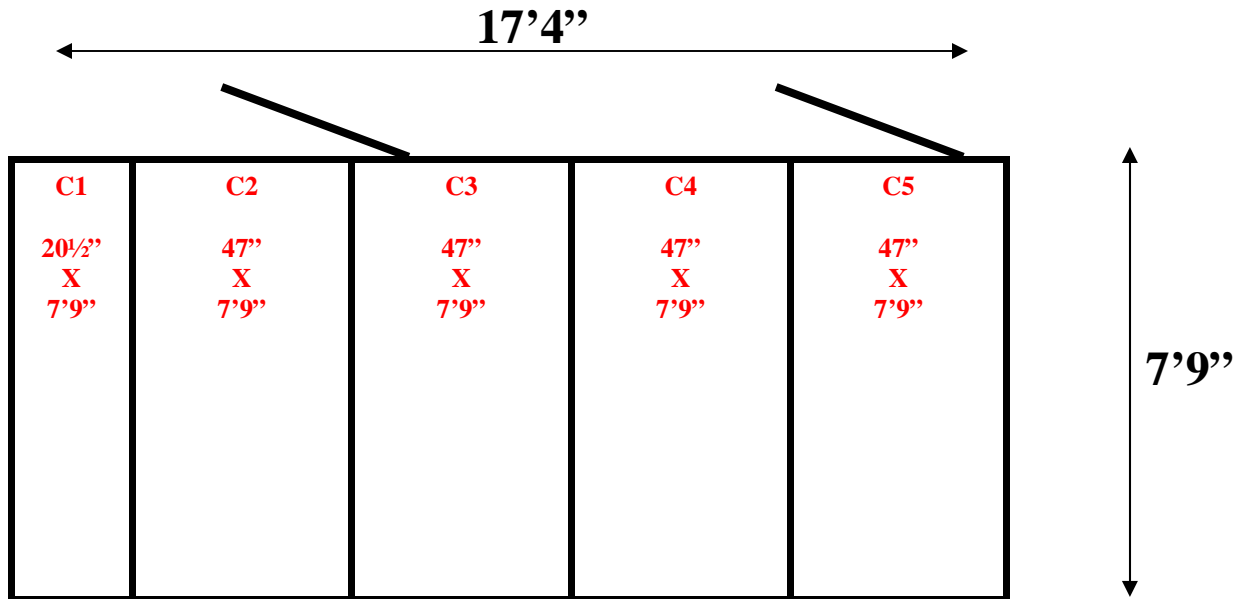

7'9" x 17'4" x 8'6" H
Combination Walk-In Cooler/Walk-In Freezer
Wall & Ceiling Panel Diagrams

REFRIGERATION SUPERSTORE

World's Largest Inventory

New & Used Walk-In/ Drive-In Coolers/ Freezers/ Refrigeration Systems