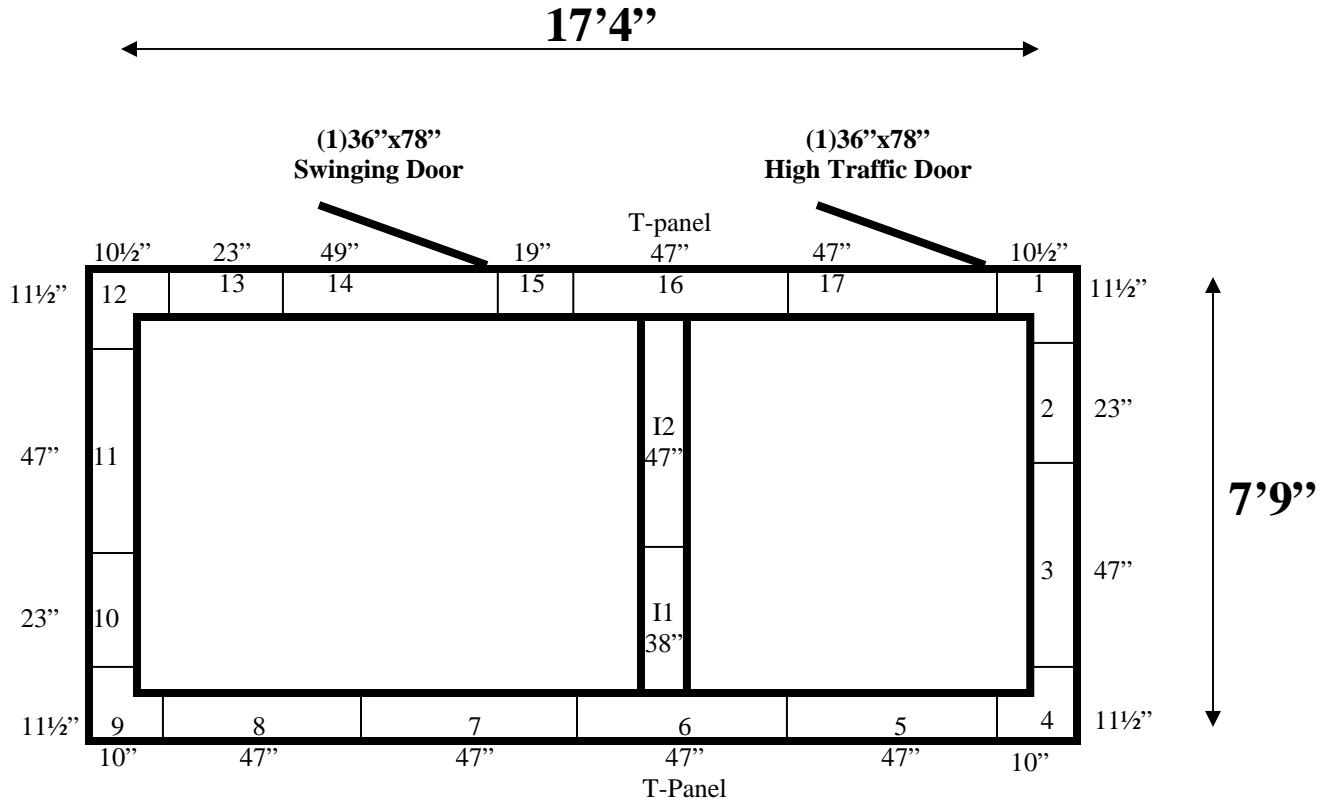

7'9" x 17'4" x 8'6" H
Combination Walk-In Cooler/Walk-In Freezer
Wall & Ceiling Panel Diagrams

REFRIGERATION SUPERSTORE

World's Largest Inventory

New & Used Walk-In/ Drive-In Coolers/ Freezers/ Refrigeration Systems