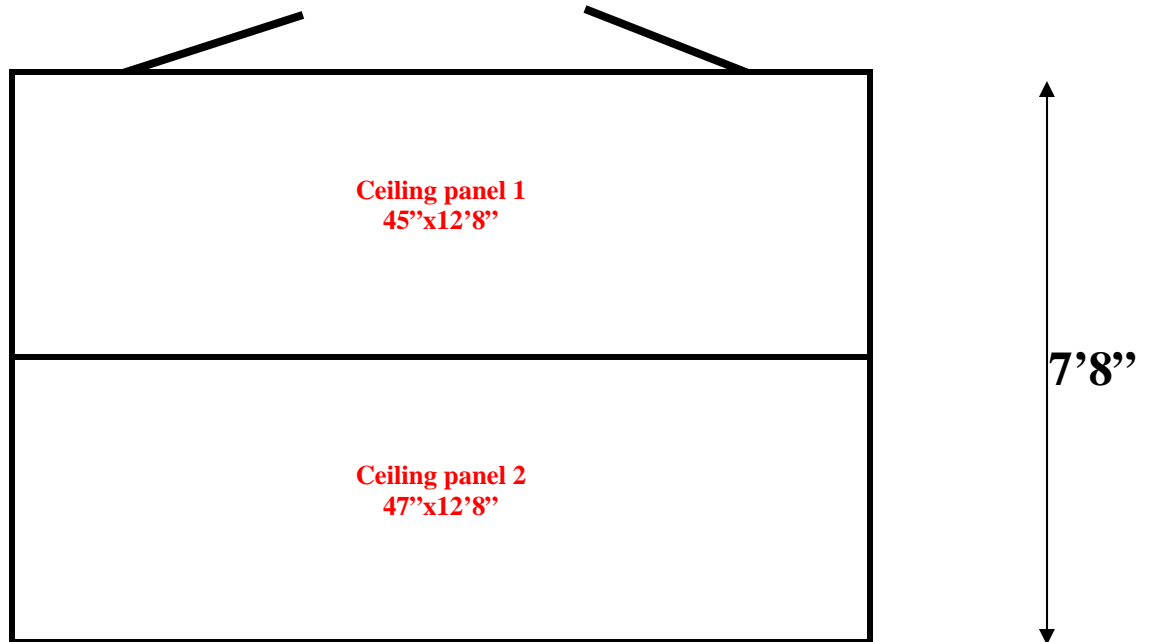

**7'8" x 12'8" x 10' H**  
**Combination Walk-In Cooler / Walk-In Freezer**  
**Wall & Ceiling Panels Diagram**

130-10  
peach

**REFRIGERATION SUPERSTORE**

*World's Largest Inventory*

*New & Used Walk-In/ Drive-In Coolers/ Freezers/ Refrigeration Systems*

1423 Planeview Drive, Oshkosh, WI 54904 Tel (920) 231-1711 Fax (920) 231-1701 www.barrinc.com

**7'8" x 12'8" x 10' H  
Combination Walk-In Cooler / Walk-In Freezer  
Wall & Ceiling Panels Diagram**

130-10  
peach