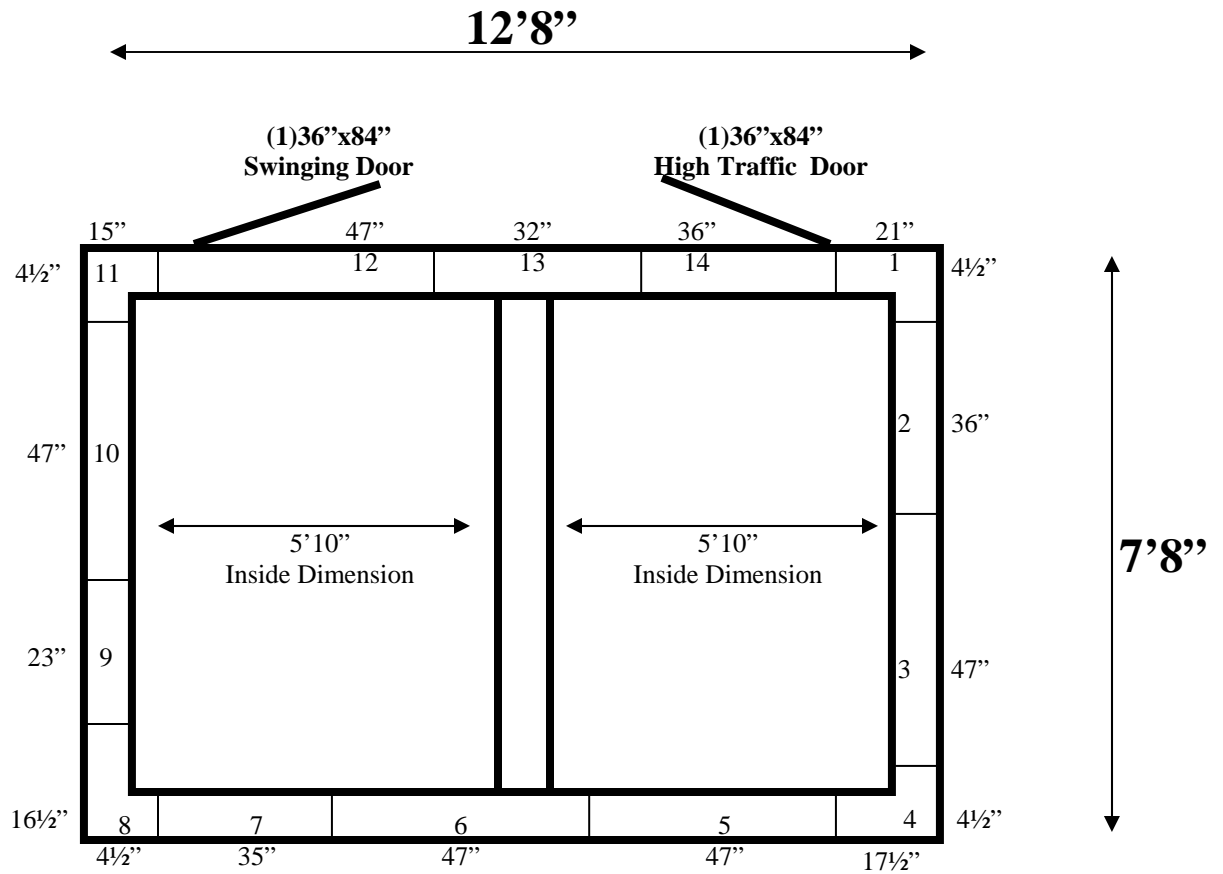

**7'8" x 12'8" x 10' H**  
**Combination Walk-In Cooler / Walk-In Freezer**  
**Wall & Ceiling Panels Diagram**

130-10  
peach

**REFRIGERATION SUPERSTORE**

*World's Largest Inventory*

*New & Used Walk-In/ Drive-In Coolers/ Freezers/ Refrigeration Systems*

1423 Planeview Drive, Oshkosh, WI 54904 Tel (920) 231-1711 Fax (920) 231-1701 www.barrinc.com

**7'8" x 12'8" x 10' H  
Combination Walk-In Cooler / Walk-In Freezer  
Wall & Ceiling Panels Diagram**

130-10  
peach