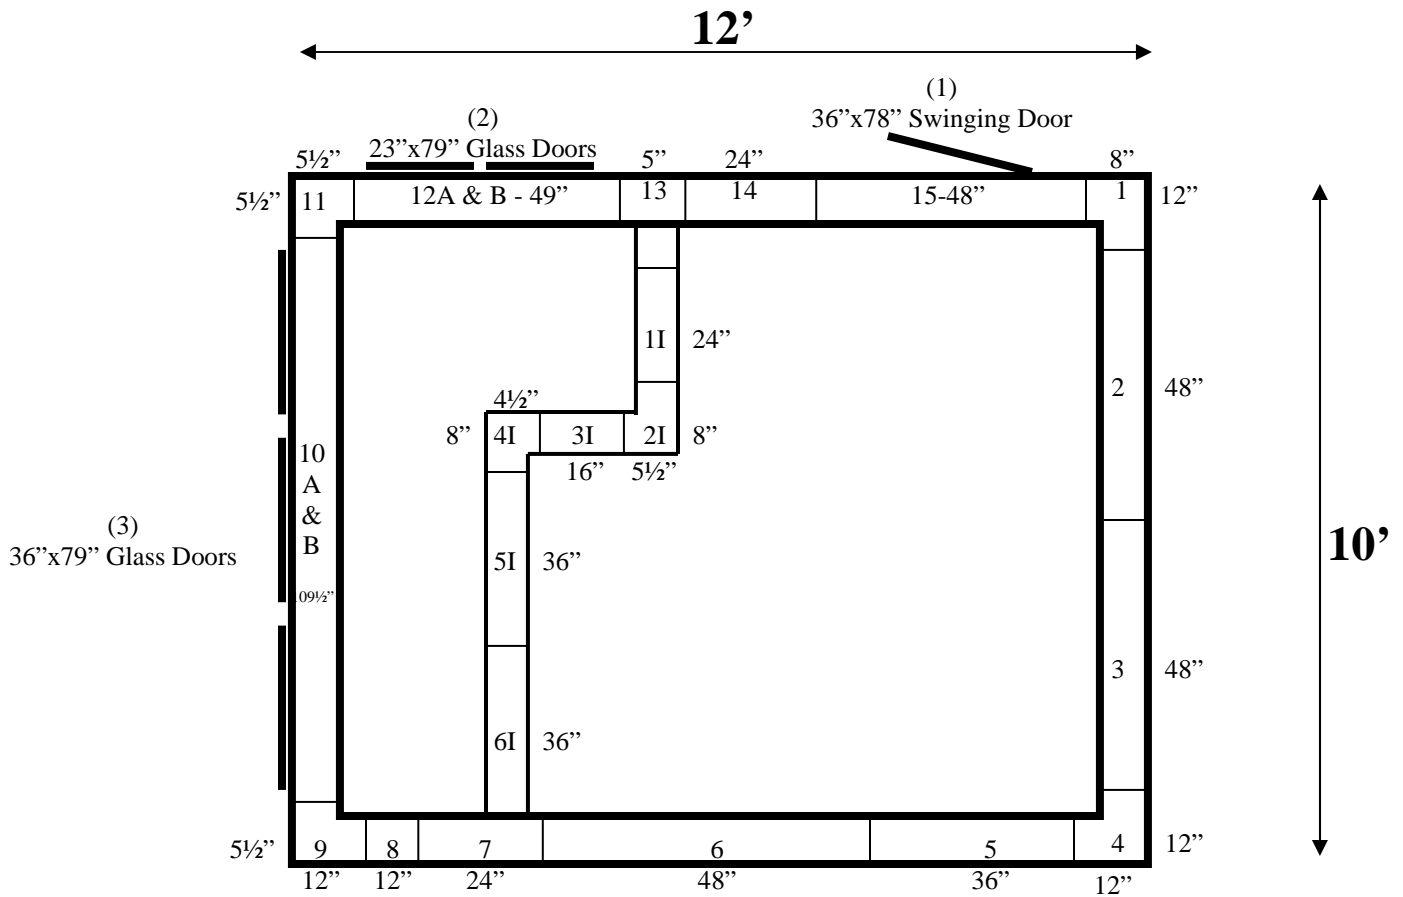

**10' x 12' x 9'4" H
Walk-In Cooler with Glass Doors
Wall & Ceiling Panels Diagram**

REFRIGERATION SUPERSTORE

World's Largest Inventory

New & Used Walk-In/ Drive-In Coolers/ Freezers/ Refrigeration Systems