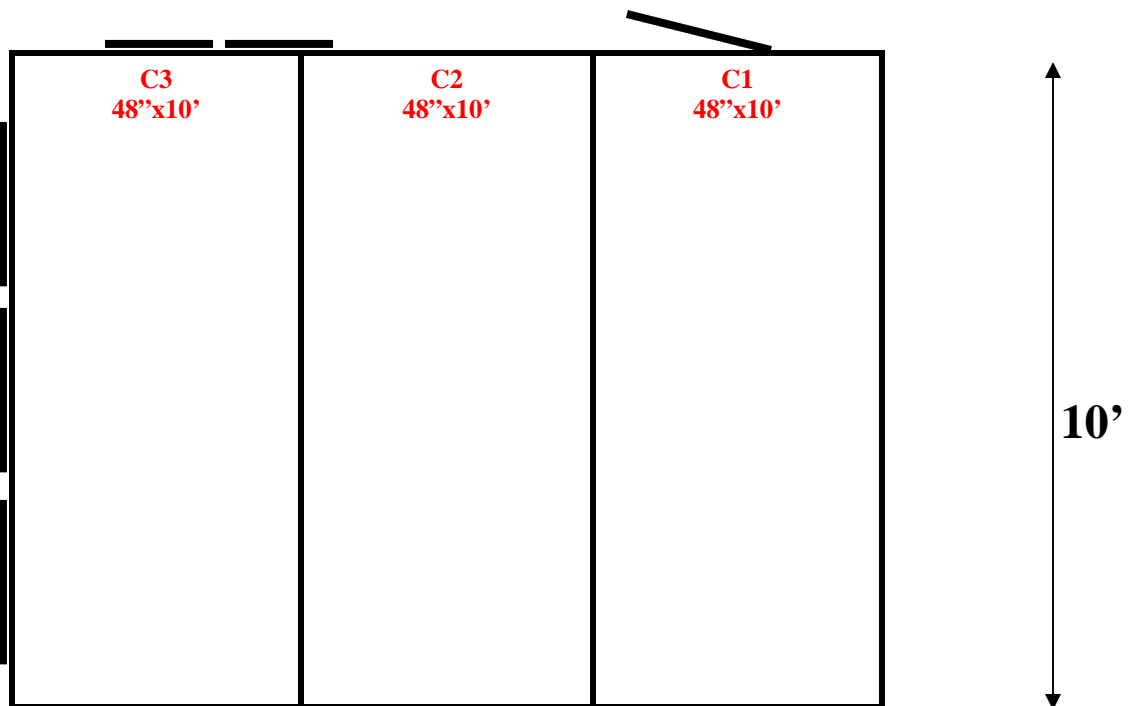

**10' x 12' x 9'4" H
Walk-In Cooler with Glass Doors
Wall & Ceiling Panels Diagram**

REFRIGERATION SUPERSTORE

World's Largest Inventory

New & Used Walk-In/ Drive-In Coolers/ Freezers/ Refrigeration Systems