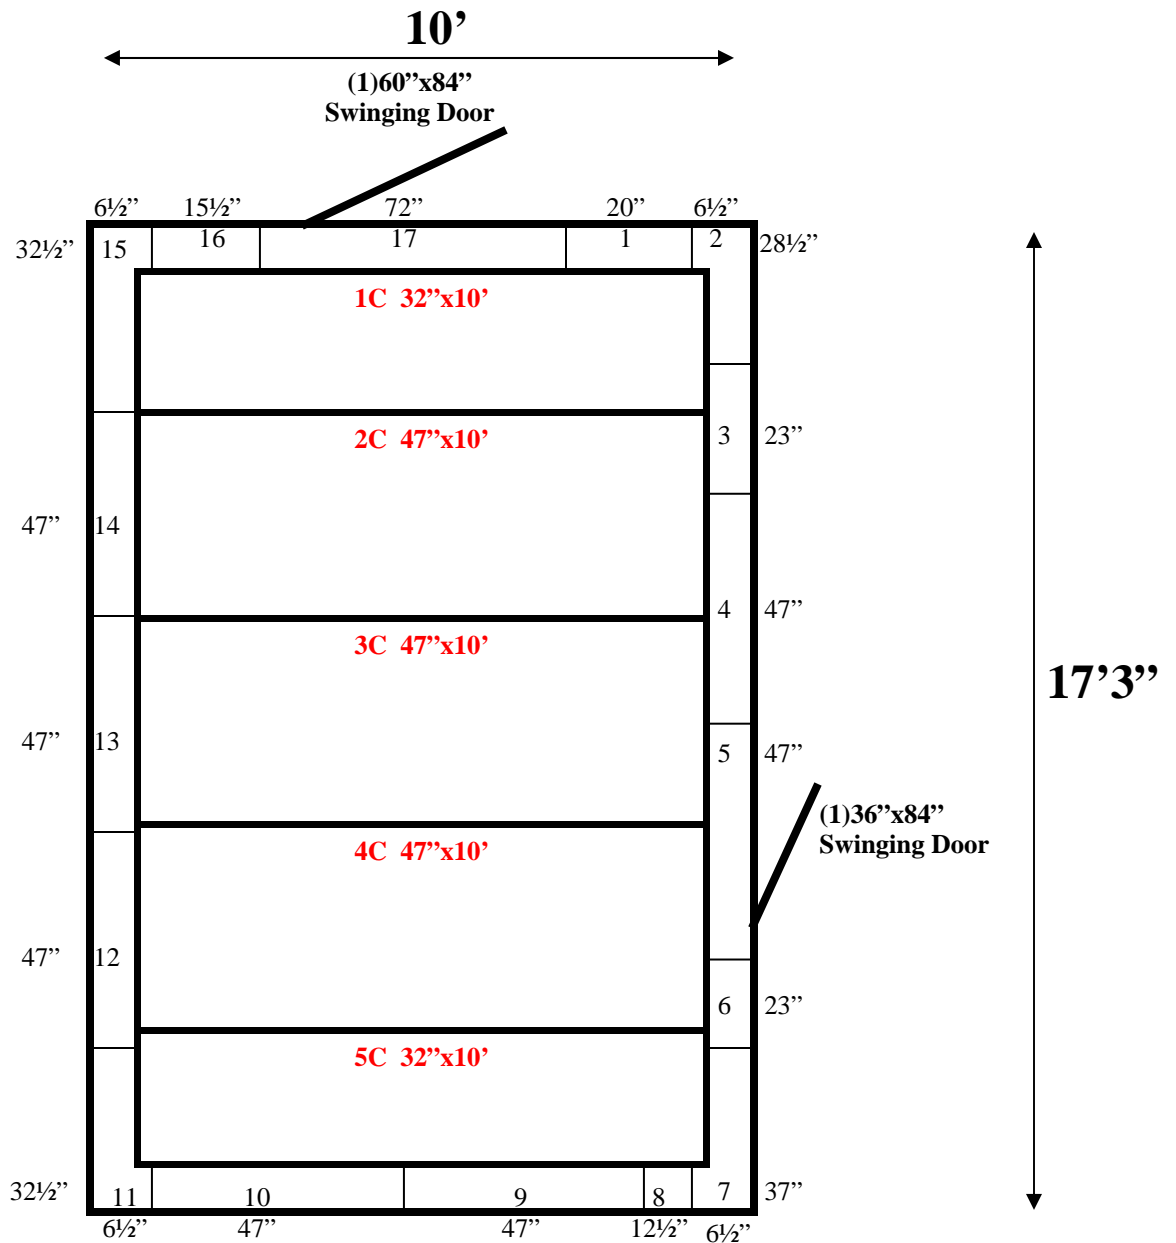

**10' x 17'3" x 9'11" H
Walk-In Cooler or Walk-In Freezer
Wall & Ceiling Panels Diagram**

123-10
green

REFRIGERATION SUPERSTORE

World's Largest Inventory

New & Used Walk-In/ Drive-In Coolers/ Freezers/ Refrigeration Systems

1423 Planeview Drive, Oshkosh, WI 54904 Tel (920) 231-1711 Fax (920) 231-1701 www.barrinc.com

**10' x 17'3" x 9'11" H
Walk-In Cooler or Walk-In Freezer**

**123-10
green**