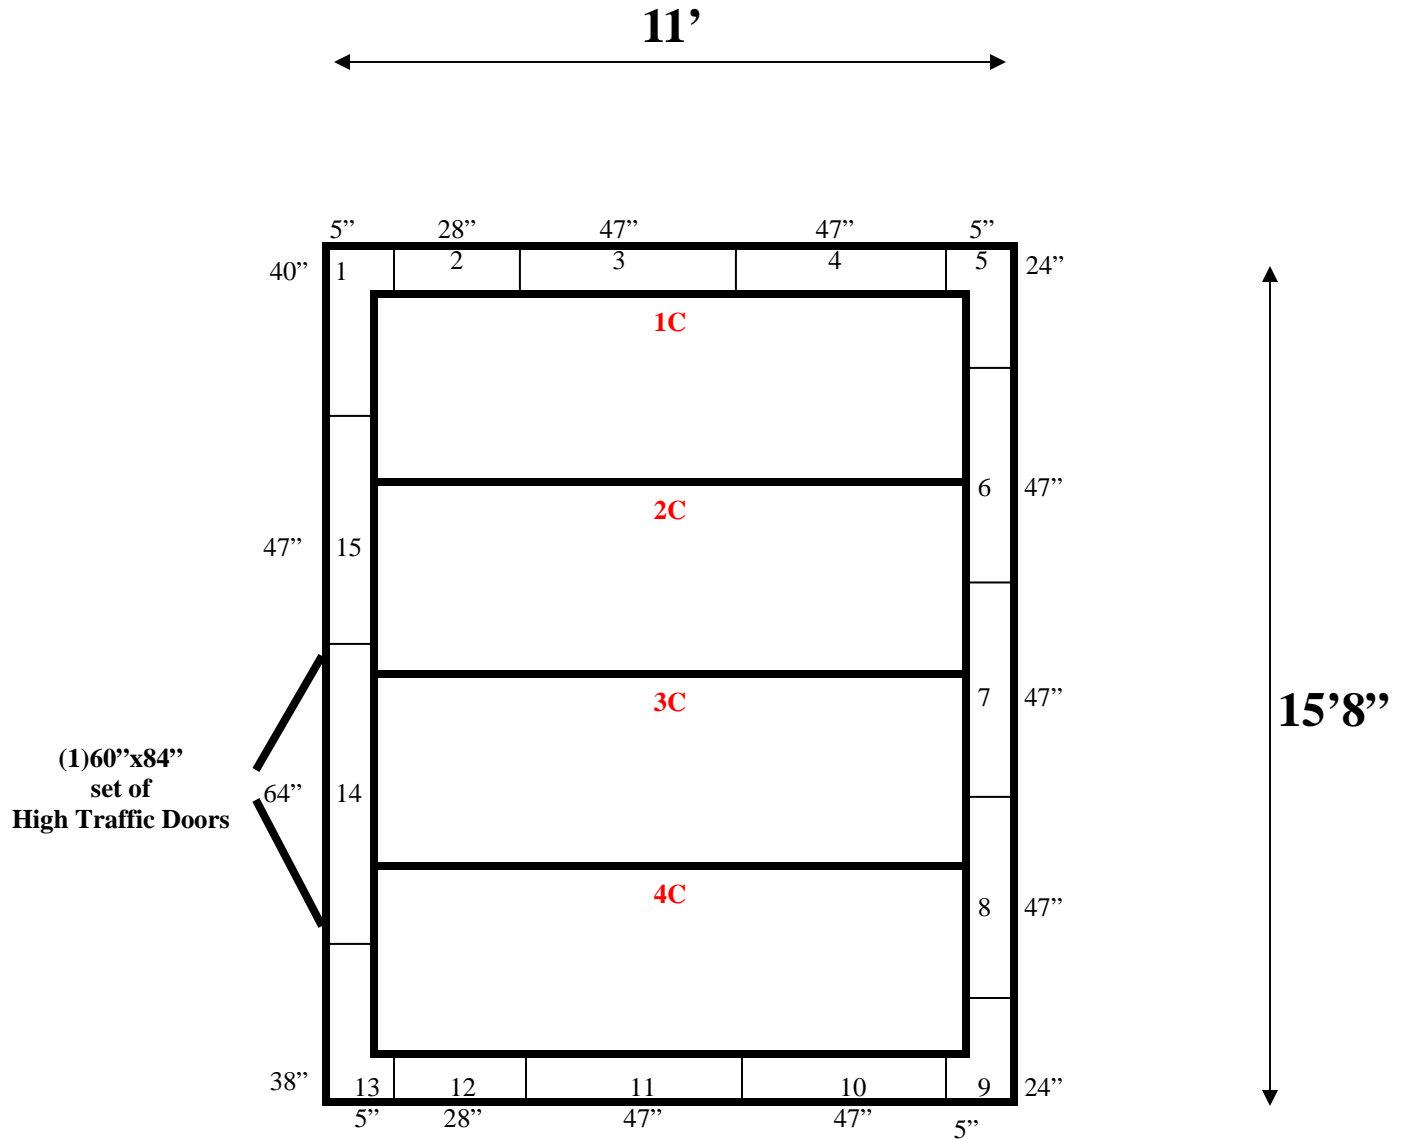

**11' x 15'8" x 9'11" H**  
**Walk-In Cooler or Walk-In Freezer**  
**Wall & Ceiling Panels Diagram**

123-10  
orange

**REFRIGERATION SUPERSTORE**

*World's Largest Inventory*

*New & Used Walk-In/ Drive-In Coolers/ Freezers/ Refrigeration Systems*

1423 Planeview Drive, Oshkosh, WI 54904 Tel (920) 231-1711 Fax (920) 231-1701 [www.barrinc.com](http://www.barrinc.com)

**11' x 15'8" x 9'11" H  
Walk-In Cooler or Walk-In Freezer**

**123-10  
orange**