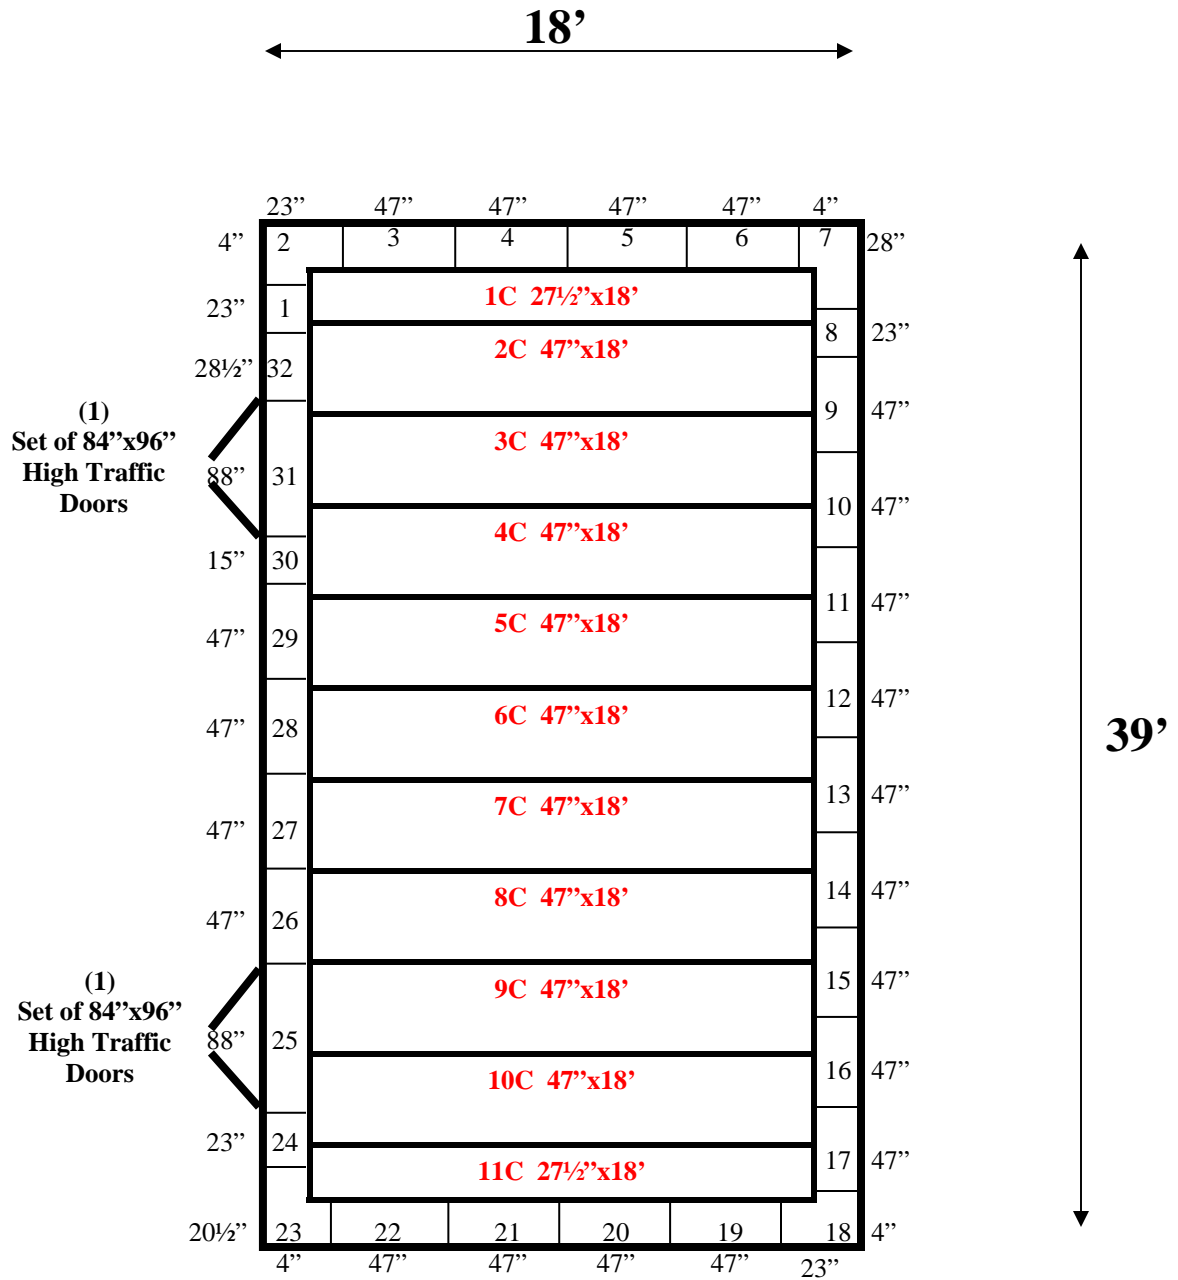

18' x 39' x 10' H
Walk-In Cooler or Walk-In Freezer
Wall & Ceiling Panels Diagram

124-10
green

REFRIGERATION SUPERSTORE

World's Largest Inventory

New & Used Walk-In/ Drive-In Coolers/ Freezers/ Refrigeration Systems