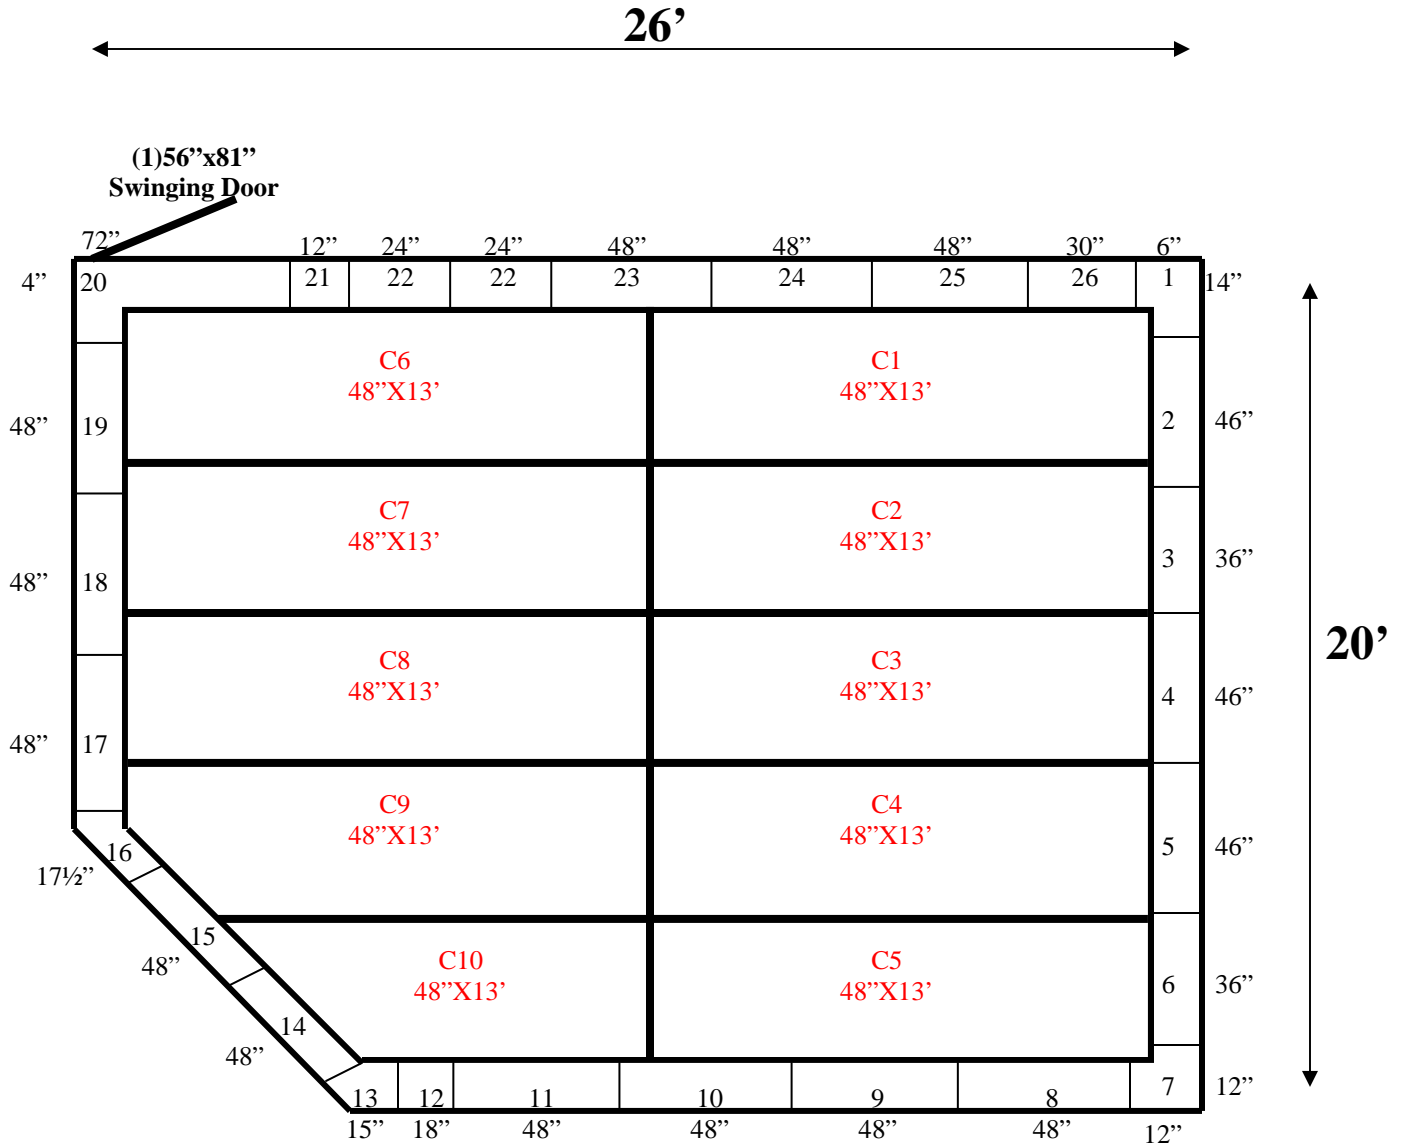

**20' x 26' x 10'4" H  
Walk-In Cooler or Walk-In Freezer  
Wall & Ceiling Panels Diagram**

**64-10  
peach**

**REFRIGERATION SUPERSTORE**

*World's Largest Inventory*

*New & Used Walk-In/ Drive-In Coolers/ Freezers/ Refrigeration Systems*

1423 Planeview Drive, Oshkosh, WI 54904 Tel (920) 231-1711 Fax (920) 231-1701 [www.barrinc.com](http://www.barrinc.com)

**20' x 26' x 10'4" H  
Walk-In Cooler or Walk-In Freezer**

64-10  
peach