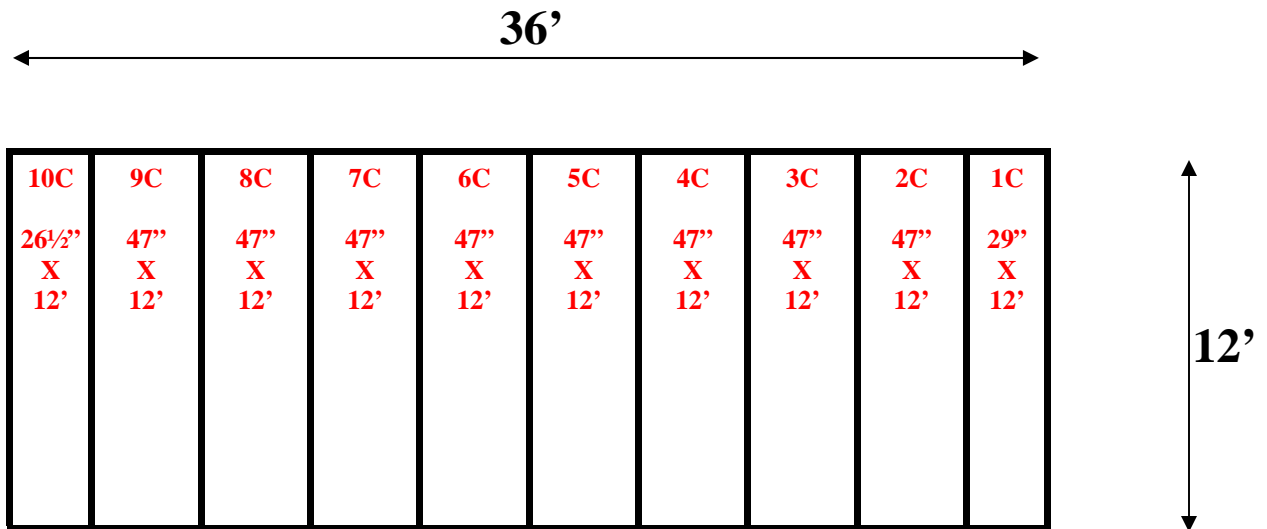

**12' x 36' x 10' H**  
**Combination Walk-In Cooler / Walk-In Freezer**  
**Wall & Ceiling Panels Diagram**

**REFRIGERATION SUPERSTORE**

*World's Largest Inventory*

*New & Used Walk-In/ Drive-In Coolers/ Freezers/ Refrigeration Systems*

**12' x 36' x 10' H**  
**Combination Walk-In Cooler / Walk-In Freezer**

117-10  
purple