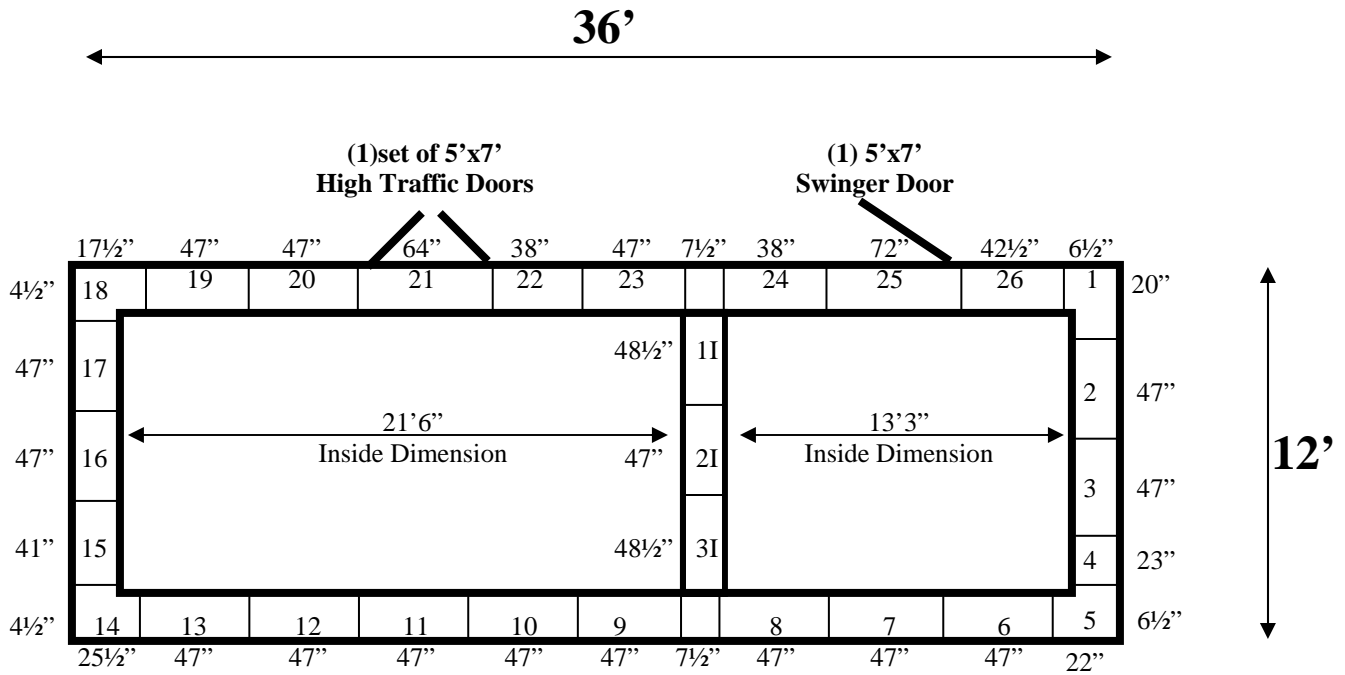

**12' x 36' x 10' H**  
**Combination Walk-In Cooler / Walk-In Freezer**  
**Wall & Ceiling Panels Diagram**

**REFRIGERATION SUPERSTORE**

*World's Largest Inventory*

*New & Used Walk-In/ Drive-In Coolers/ Freezers/ Refrigeration Systems*

**12' x 36' x 10' H**  
**Combination Walk-In Cooler / Walk-In Freezer**

117-10  
purple