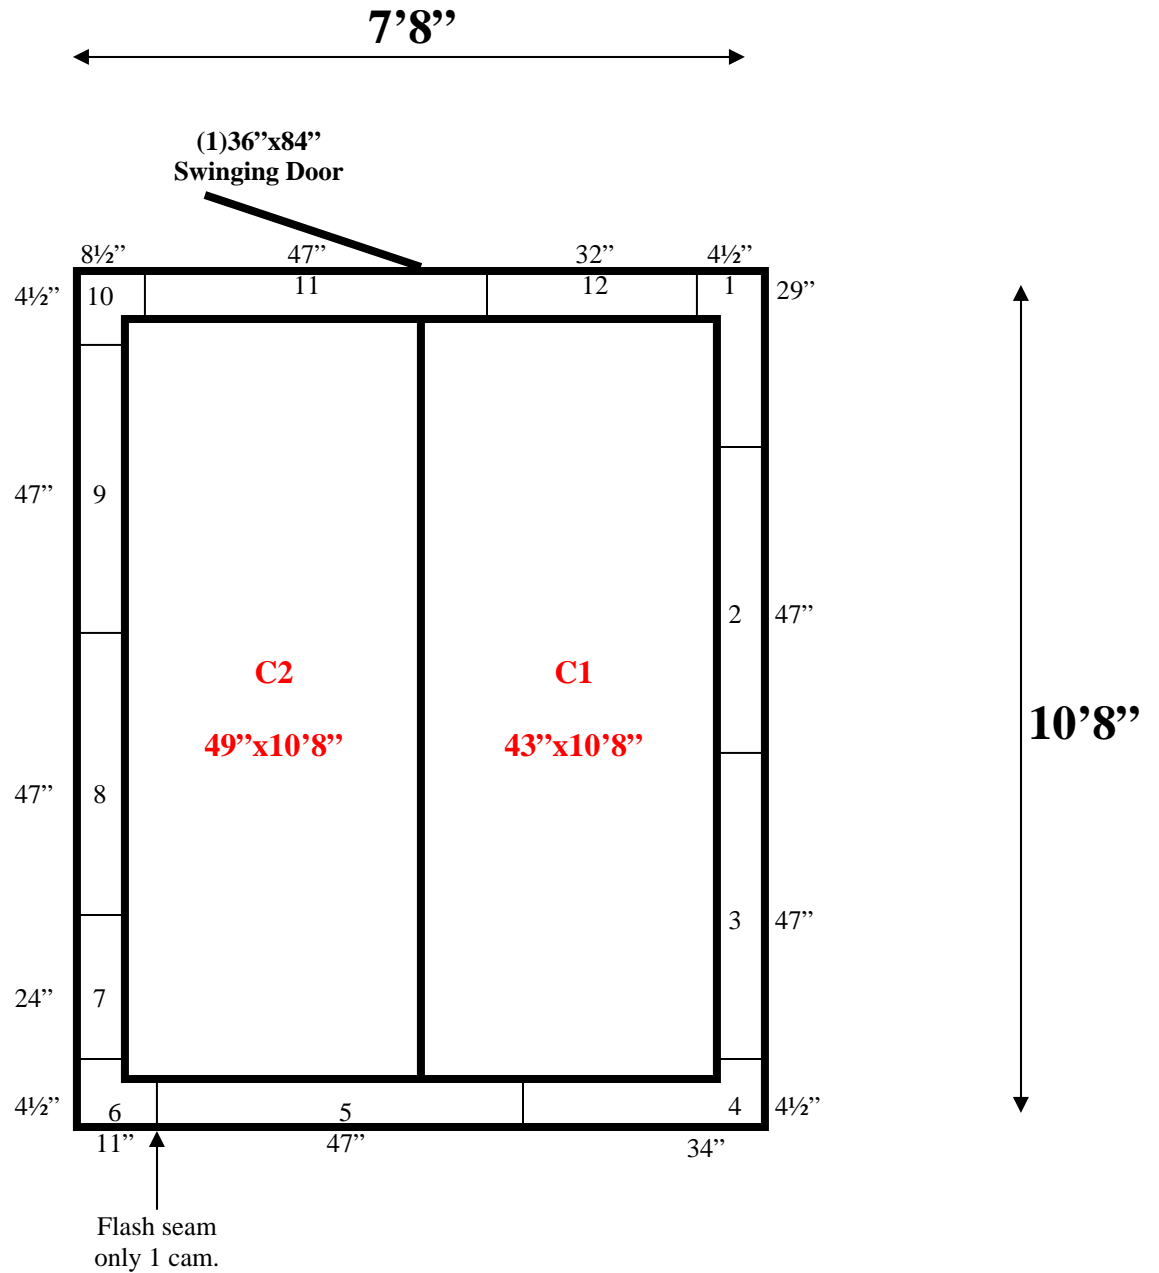

7'8" x 10'8" x 10' H
Walk-In Cooler or Walk-In Freezer
Wall & Ceiling Panels Diagram

130-10
green

REFRIGERATION SUPERSTORE

World's Largest Inventory

New & Used Walk-In/ Drive-In Coolers/ Freezers/ Refrigeration Systems

1423 Planeview Drive, Oshkosh, WI 54904 Tel (920) 231-1711 Fax (920) 231-1701 www.barrinc.com

**7'8" x 10'8" x 10' H
Walk-In Cooler or Walk-In Freezer
Wall & Ceiling Panels Diagram**

**130-10
green**