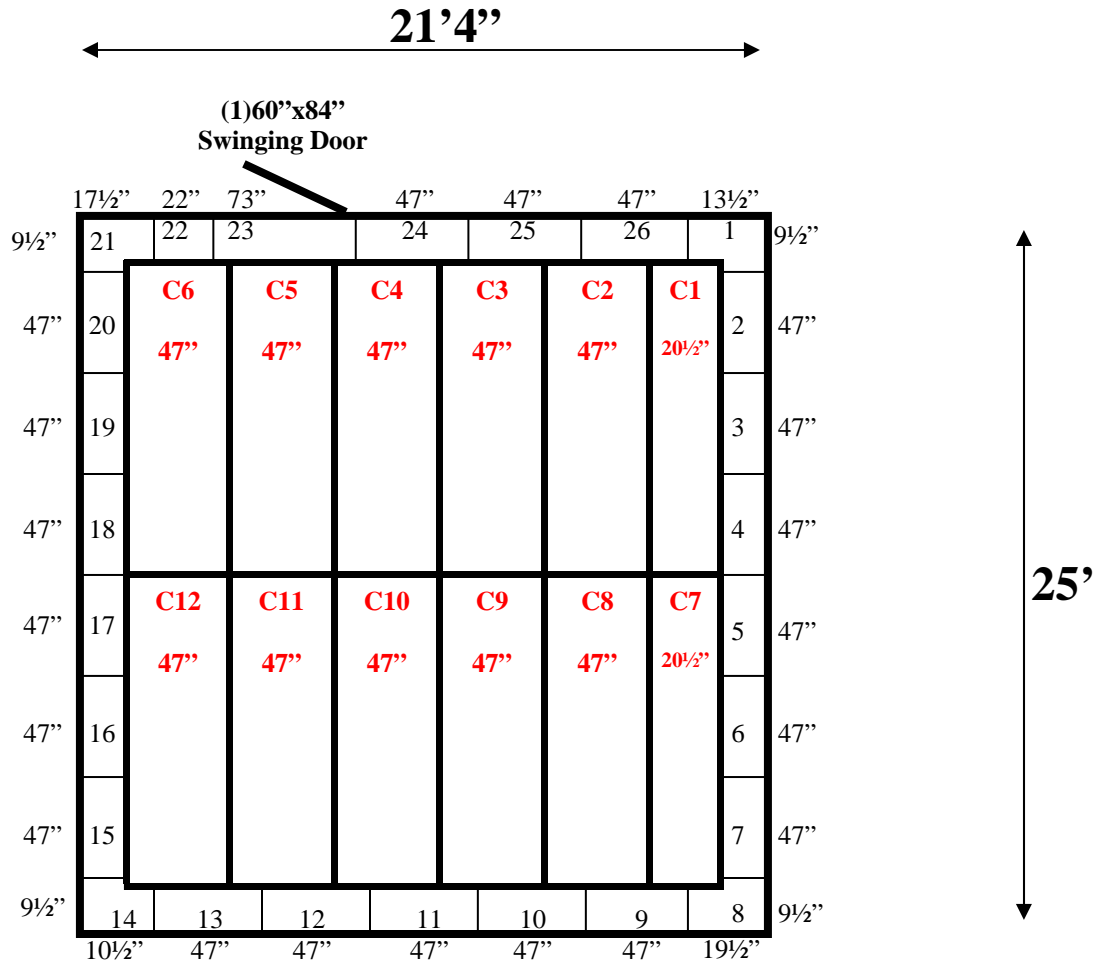

Ceiling support: (1) Beam and (2) Posts

21'4" x 25' x 10' H
Walk-In Cooler or Walk-In Freezer
Wall & Ceiling Panels Diagram

121-10
red

REFRIGERATION SUPERSTORE

World's Largest Inventory

New & Used Walk-In/ Drive-In Coolers/ Freezers/ Refrigeration Systems

1423 Planeview Drive, Oshkosh, WI 54904 Tel (920) 231-1711 Fax (920) 231-1701 www.barrinc.com

**21'4" x 25' x 10' H
Walk-In Cooler or Walk-In Freezer**

121-10
red