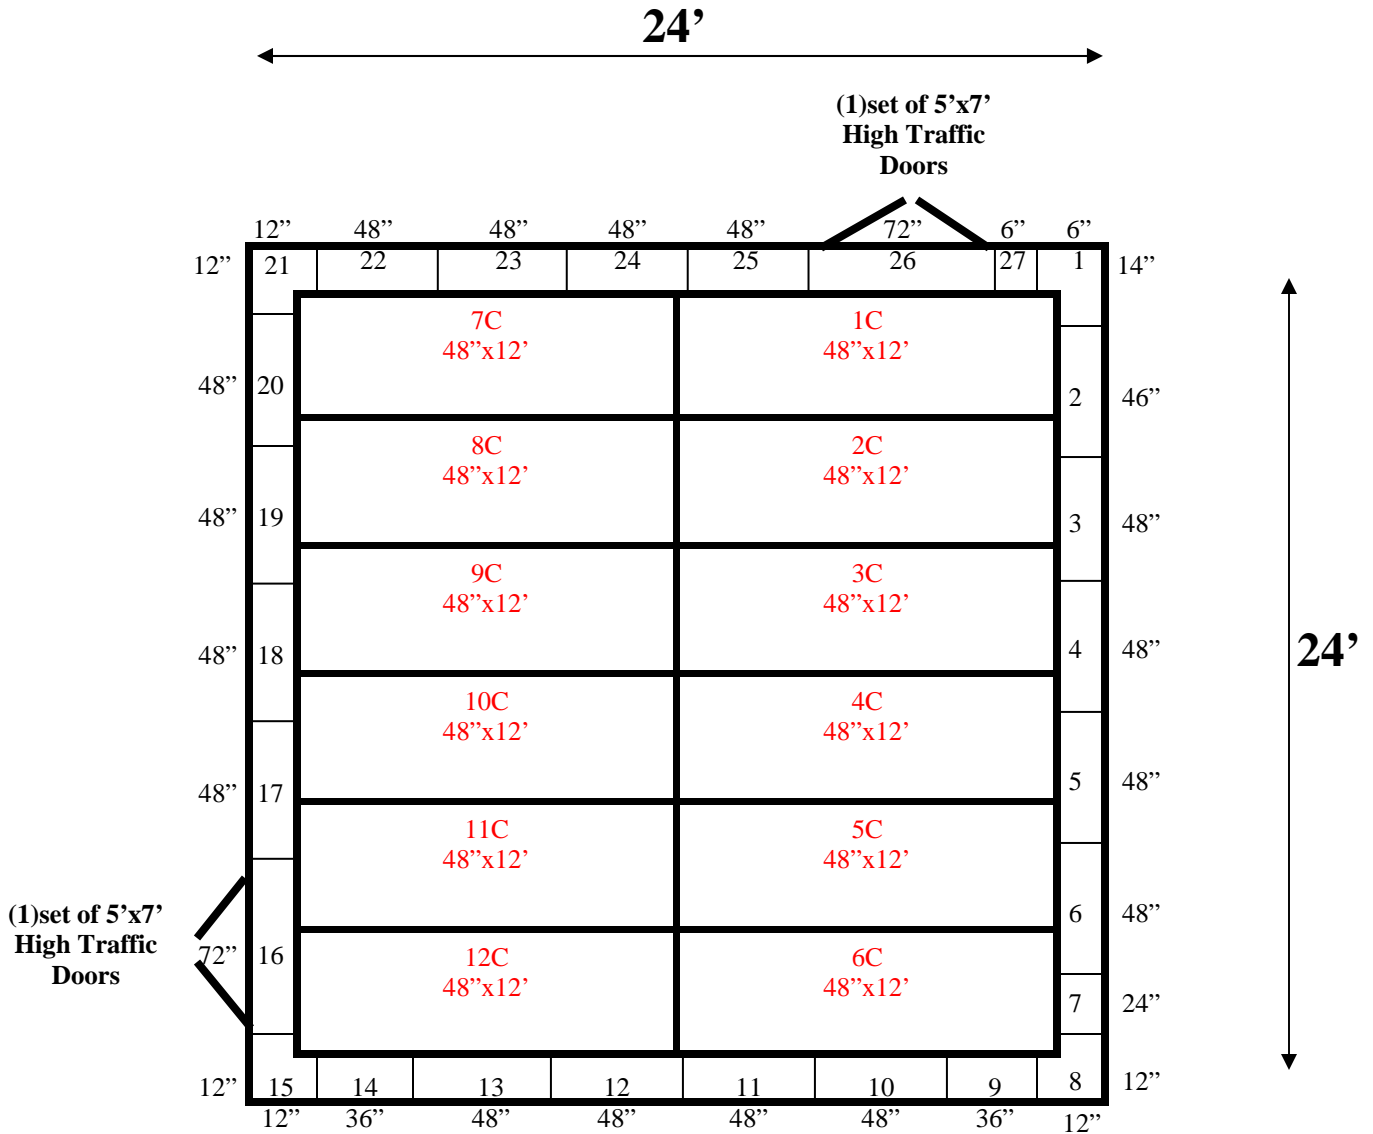

Ceiling Support: I-Beam with Hangers

24' x 24' x 10'4" H Walk-In Cooler or Walk-In Freezer Wall & Ceiling Panels Diagram

64-10
green

REFRIGERATION SUPERSTORE

World's Largest Inventory

New & Used Walk-In/ Drive-In Coolers/ Freezers/ Refrigeration Systems