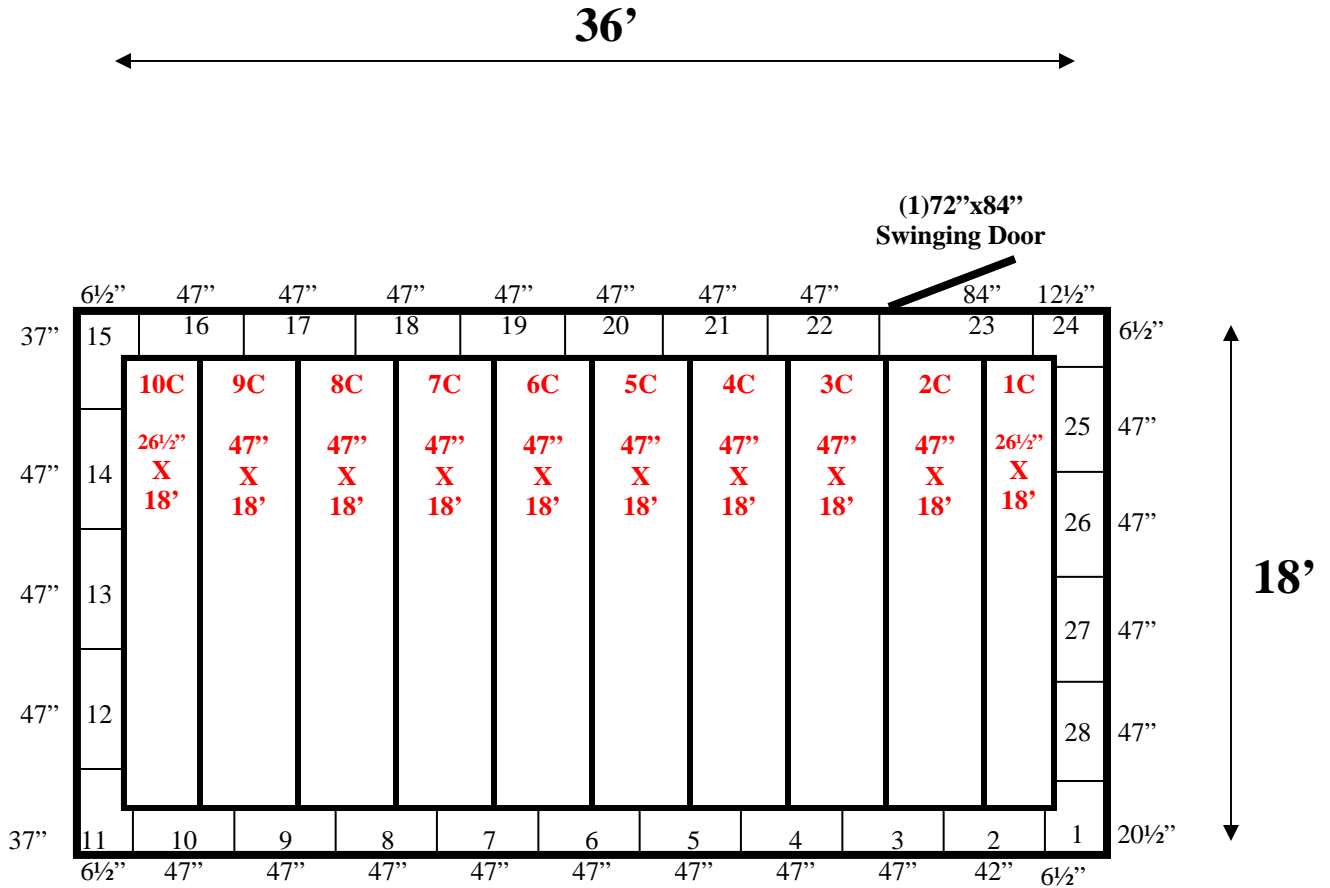

**18' x 36' x 9'11" H  
Walk-In Cooler or Walk-In Freezer  
Wall & Ceiling Panels Diagram**

123-10  
red

**REFRIGERATION SUPERSTORE**

*World's Largest Inventory*

*New & Used Walk-In/ Drive-In Coolers/ Freezers/ Refrigeration Systems*

**18' x 36' x 9'11" H**  
**Walk-In Cooler or Walk-In Freezer**

123-10  
red