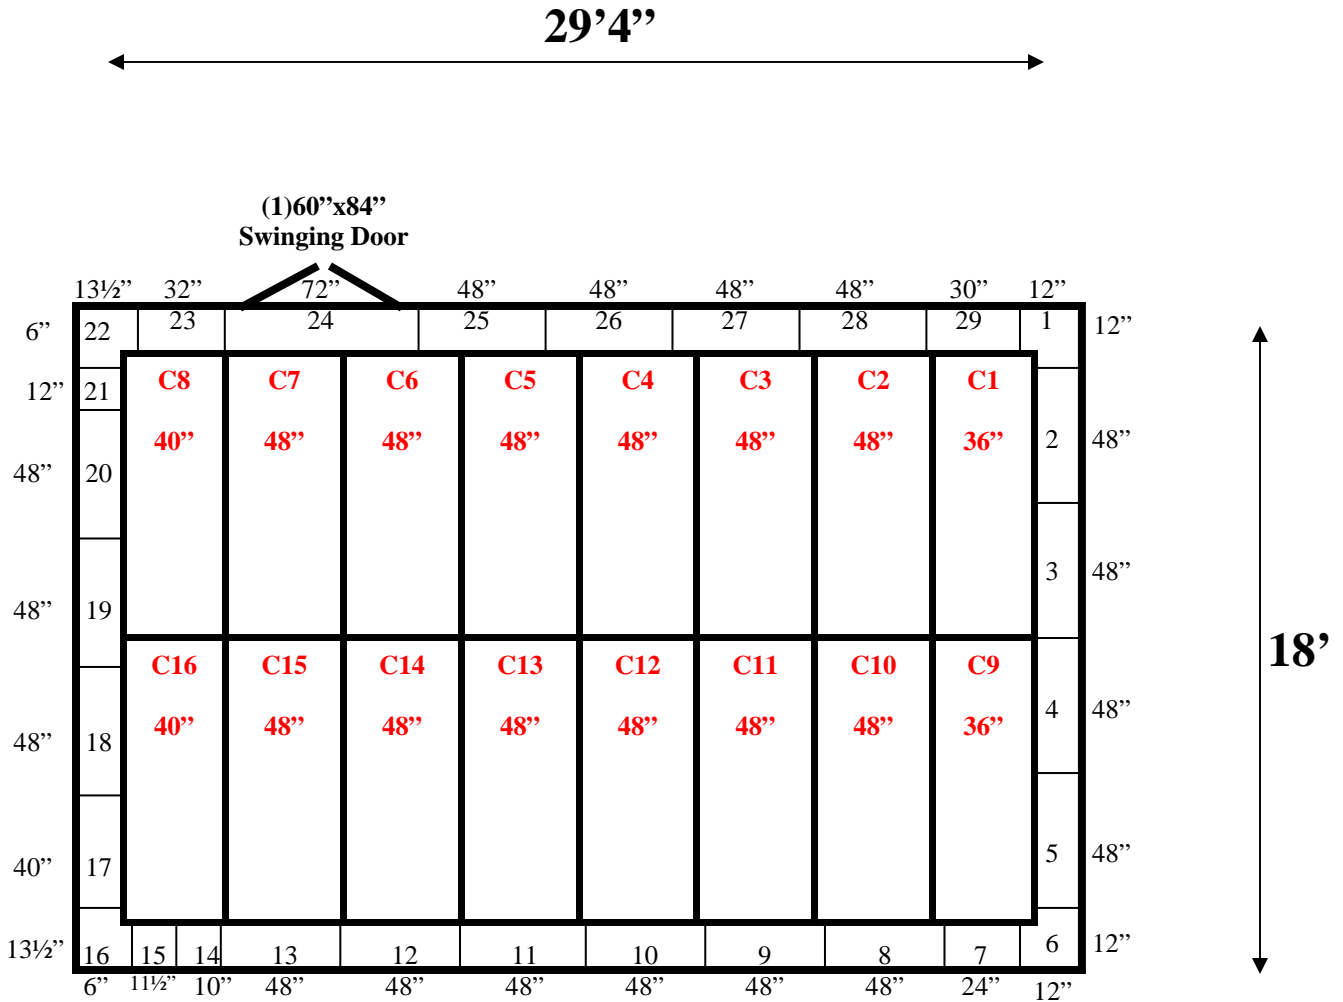

**Ceiling Support: Steel Beam & Hangers.**

**Flash ceiling down to walls #11 thru #22.**

**18' x 29'4" x 10'4" H**  
**Walk-In Cooler or Walk-In Freezer**  
**Wall & Ceiling Panels Diagram**

**61-10**  
**Black**

**18' x 29'4" x 10'4" H  
Walk-In Cooler or Walk-In Freezer**

64-10  
Lt blue