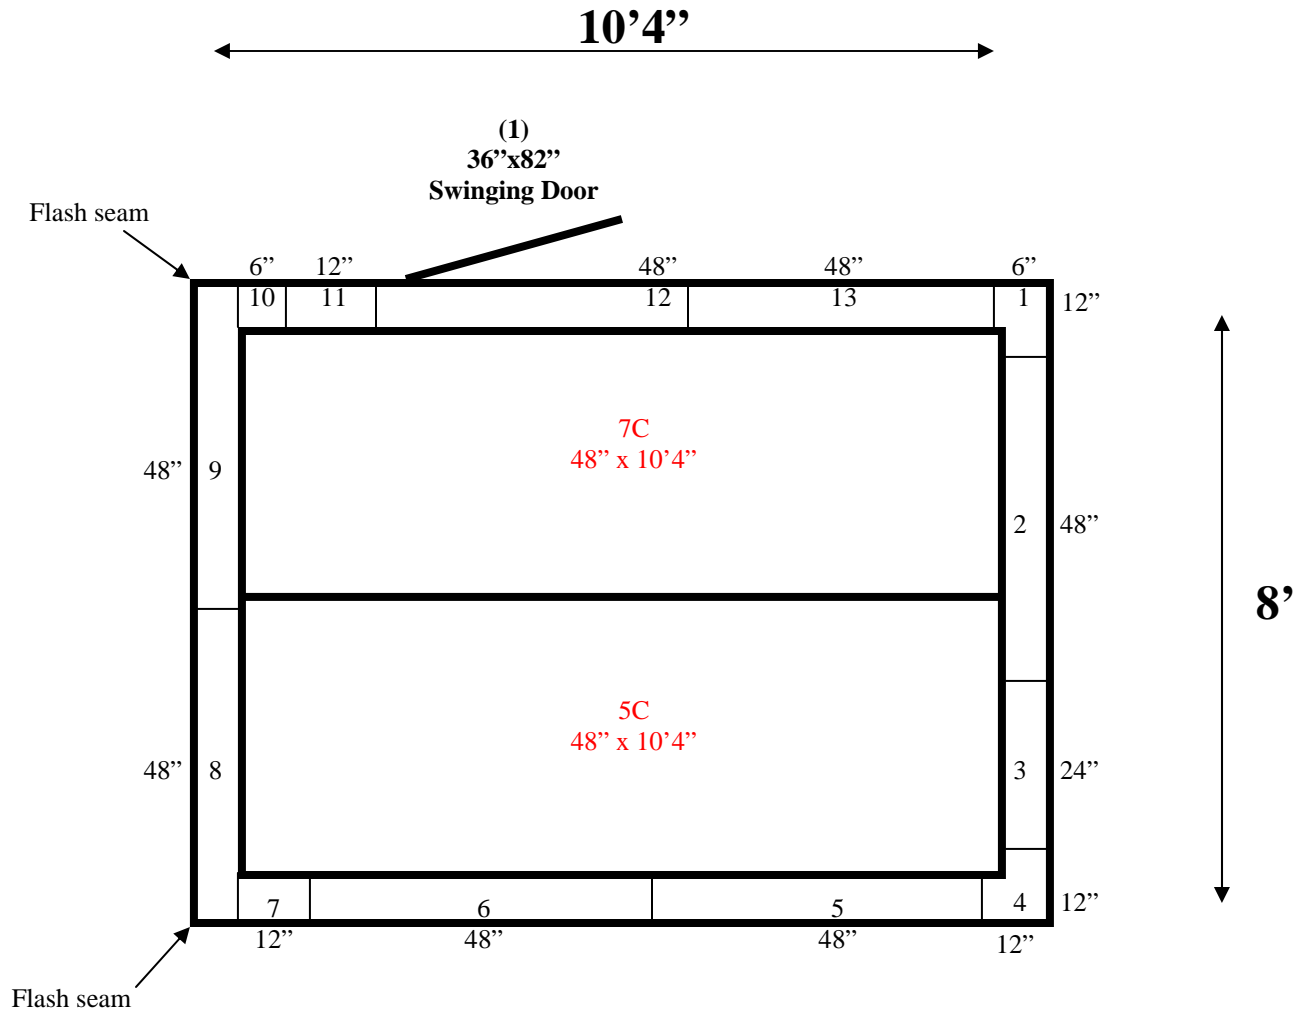

Flash corners #7 to #8 and #9 to #10.

8' x 10'4" x 8'4" H
Walk-In Cooler or Walk-In Freezer
Wall & Ceiling Panels Diagram

115-10
green

REFRIGERATION SUPERSTORE

World's Largest Inventory

New & Used Walk-In/ Drive-In Coolers/ Freezers/ Refrigeration Systems

1423 Planeview Drive, Oshkosh, WI 54904 Tel (920) 231-1711 Fax (920) 231-1701 www.barrinc.com

**8' x 10'4" x 8'4" H
Walk-In Cooler or Walk-In Freezer**

115-10
green