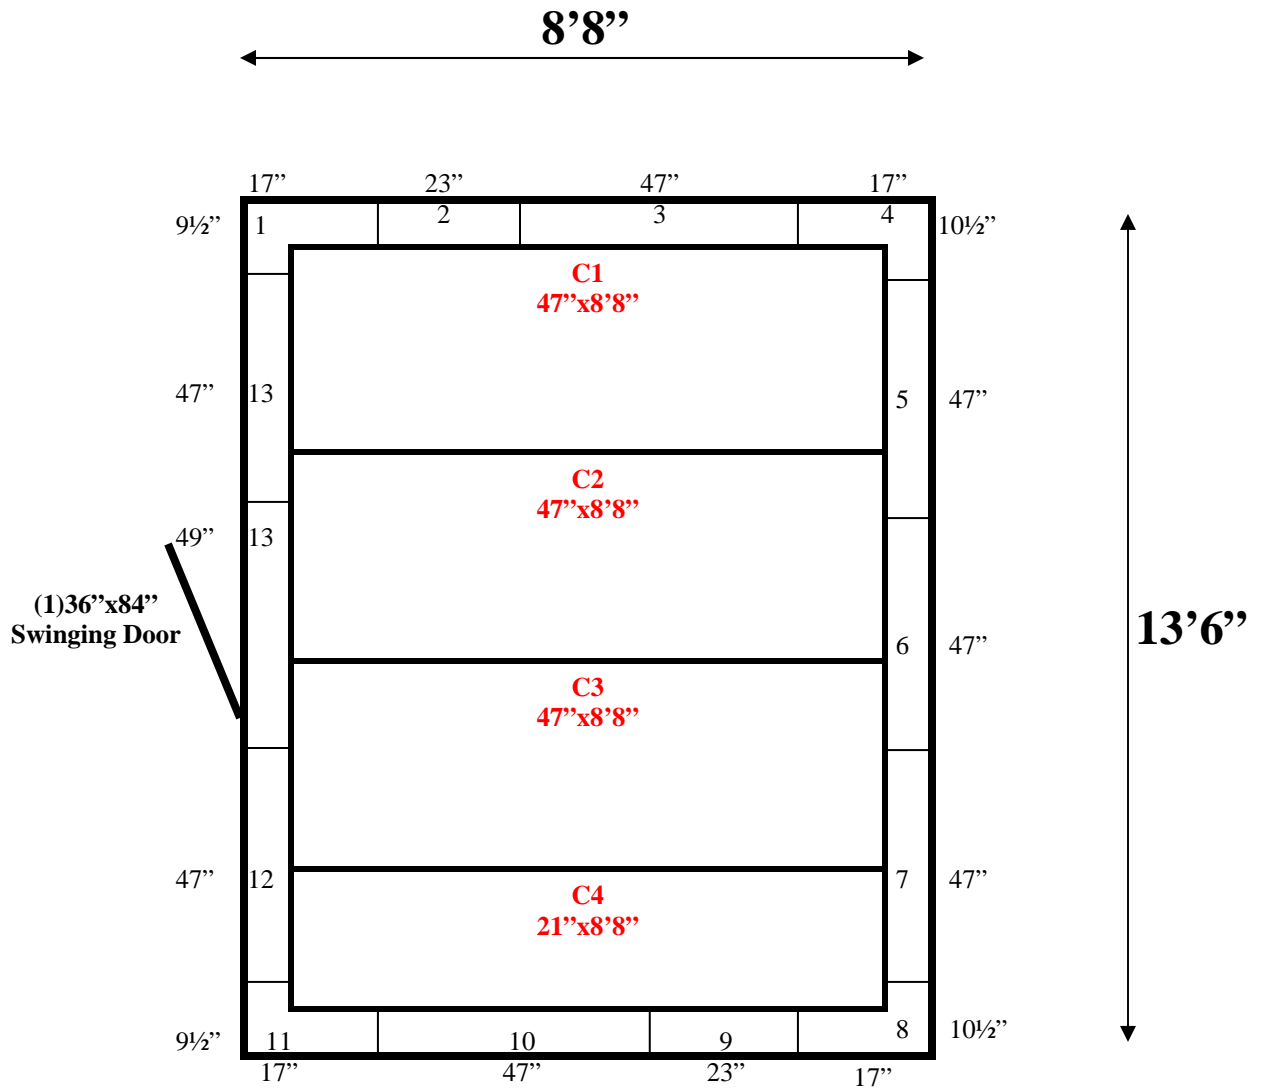

8'8" x 13'6" x 10' H
Walk-In Cooler or Walk-In Freezer
Wall & Ceiling Panels Diagram

121-10
blue

REFRIGERATION SUPERSTORE

World's Largest Inventory

New & Used Walk-In/ Drive-In Coolers/ Freezers/ Refrigeration Systems

1423 Planeview Drive, Oshkosh, WI 54904 Tel (920) 231-1711 Fax (920) 231-1701 www.barrinc.com

**8'8" x 13'6" x 10' H
Walk-In Cooler or Walk-In Freezer**

121-10
blue