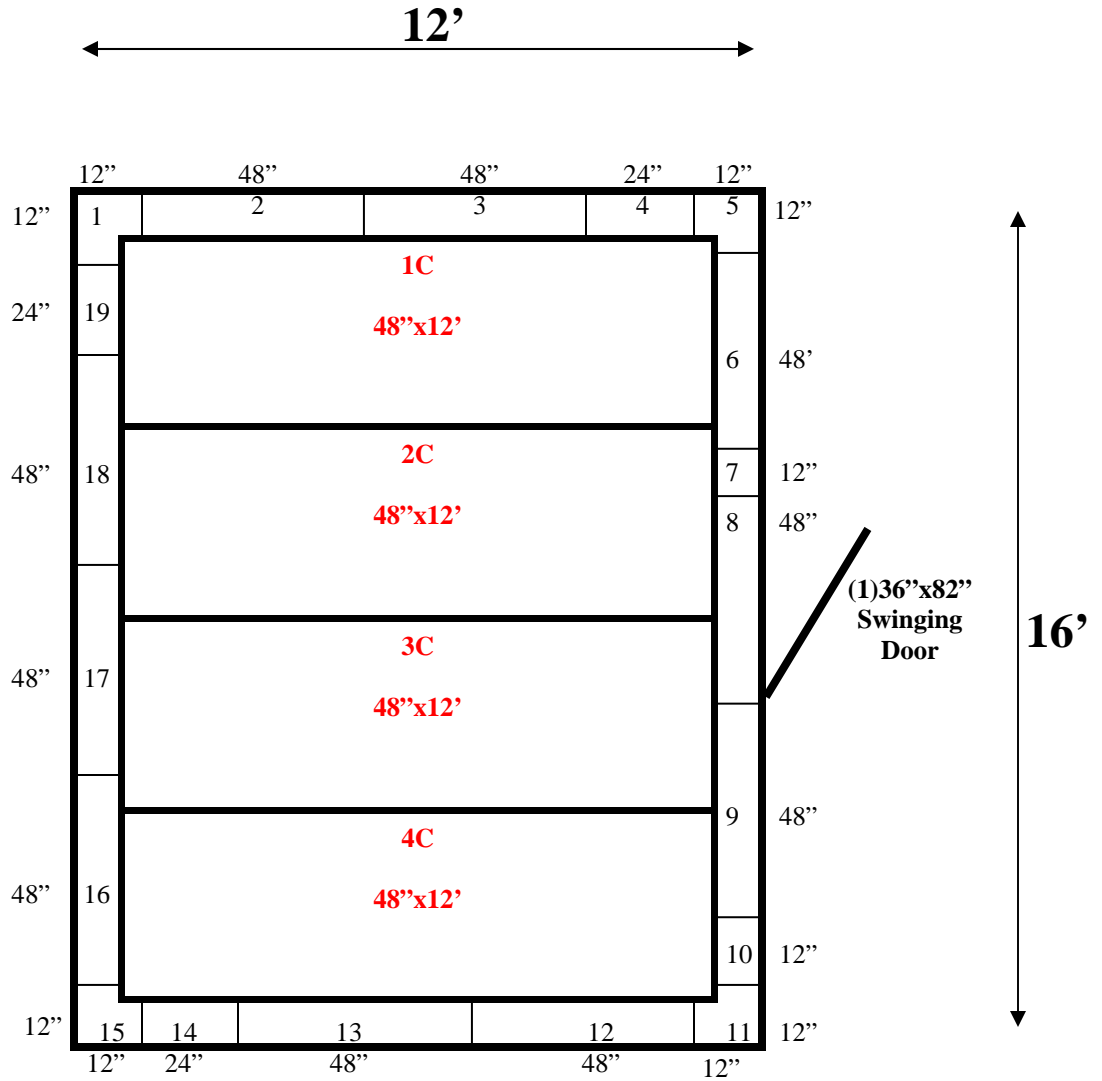

**12' x 16' x 8'4" H
Walk-In Cooler or Walk-In Freezer
Wall & Ceiling Panels Diagram**

115-10
black

REFRIGERATION SUPERSTORE

World's Largest Inventory

New & Used Walk-In/ Drive-In Coolers/ Freezers/ Refrigeration Systems

1423 Planeview Drive, Oshkosh, WI 54904 Tel (920) 231-1711 Fax (920) 231-1701 www.barrinc.com

**12' x 16' x 8'4" H
Walk-In Cooler or Walk-In Freezer**

115-10
black