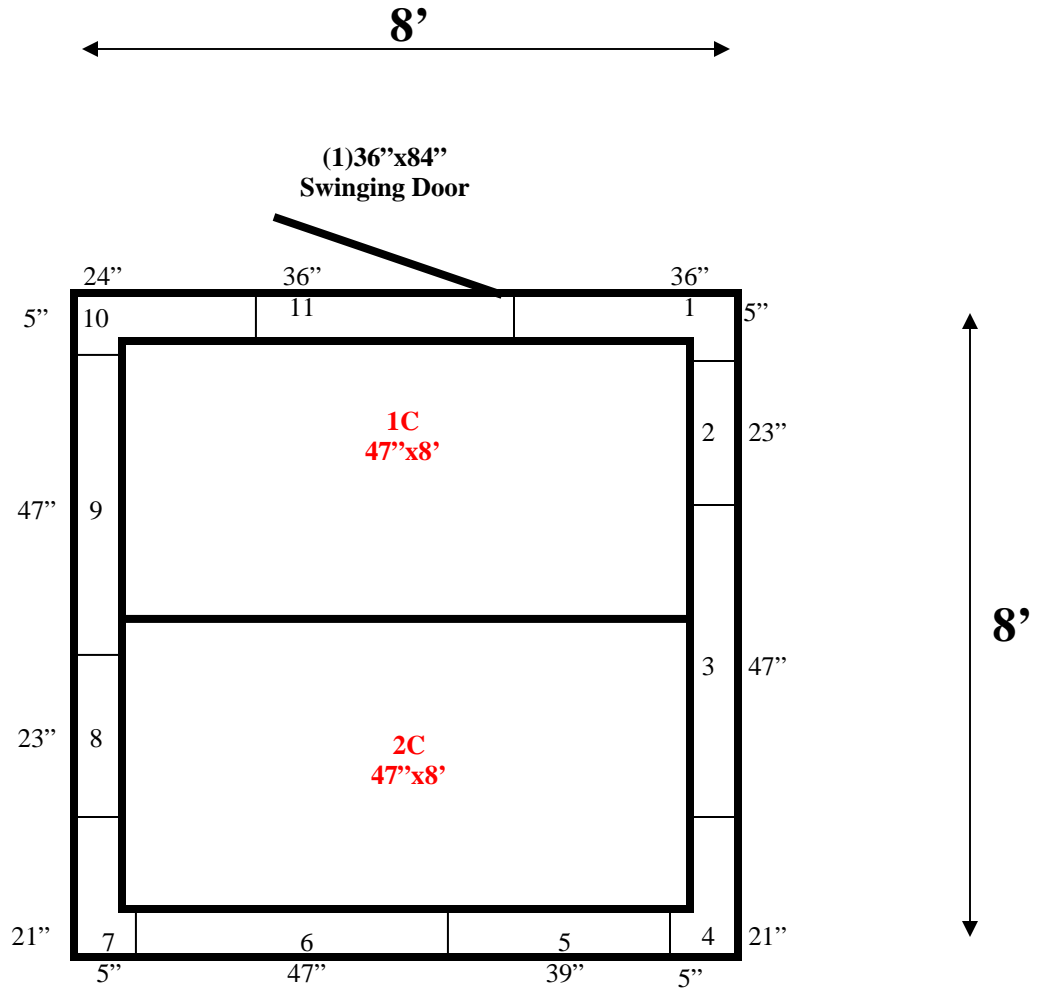

8' x 8' x 9'11" H
Walk-In Cooler or Walk-In Freezer
Wall & Ceiling Panels Diagram

123-10
yellow

REFRIGERATION SUPERSTORE

World's Largest Inventory

New & Used Walk-In/ Drive-In Coolers/ Freezers/ Refrigeration Systems